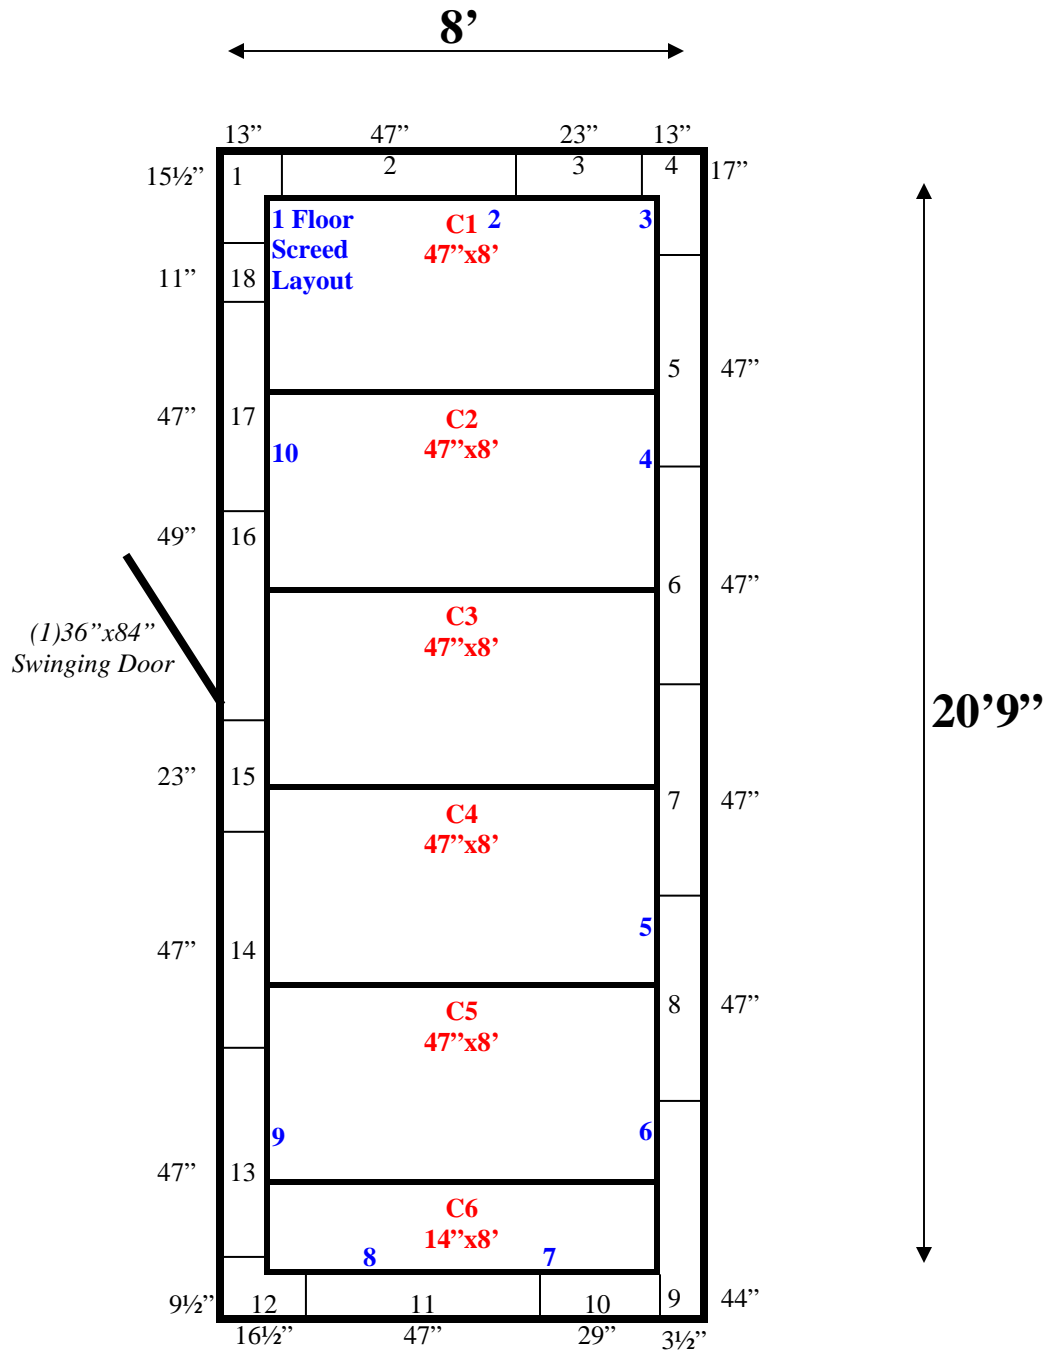

**8' x 20'9" x 10' H
Walk-In Cooler or Walk-In Freezer
Wall & Ceiling Panels Diagram**

62-10
Orange

REFRIGERATION SUPERSTORE

World's Largest Inventory

New & Used Walk-In/ Drive-In Coolers/ Freezers/ Refrigeration Systems