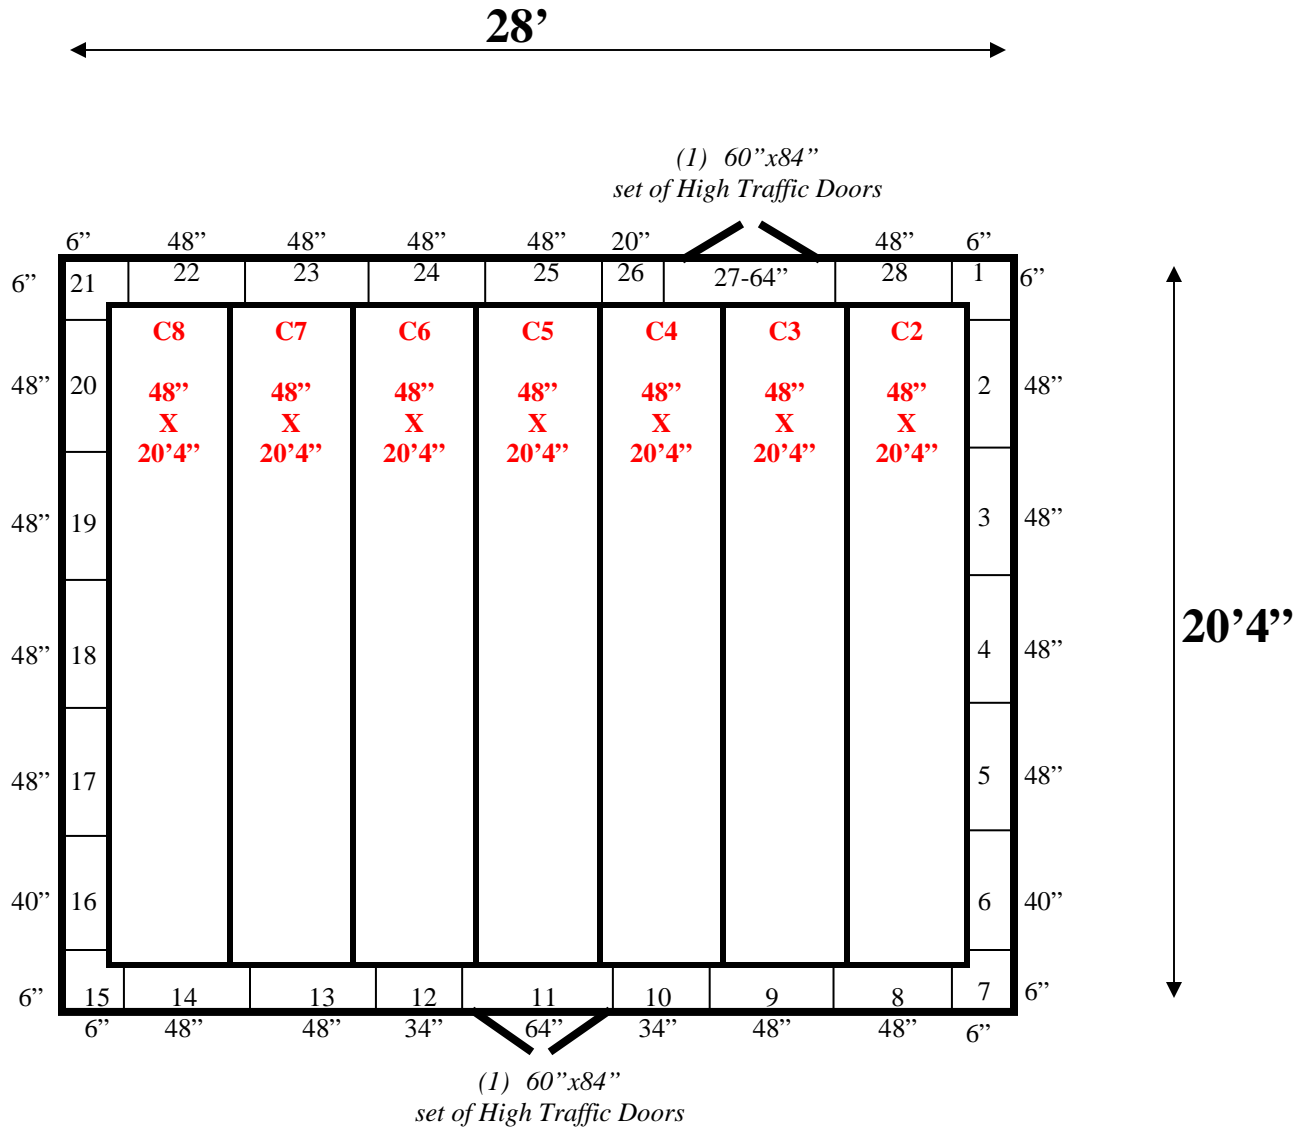

**20'4" x 28' x 10' H
Walk-In Cooler or Walk-In Freezer
Wall & Ceiling Panels Diagram**

61-10
Black

REFRIGERATION SUPERSTORE

World's Largest Inventory

New & Used Walk-In/ Drive-In Coolers/ Freezers/ Refrigeration Systems

1423 Planeview Drive, Oshkosh, WI 54904 Tel (920) 231-1711 Fax (920) 231-1701 www.barrinc.com

**20'4" x 28' x 10' H
Walk-In Cooler or Walk-In Freezer**

75-10
Green

REFRIGERATION SUPERSTORE

World's Largest Inventory