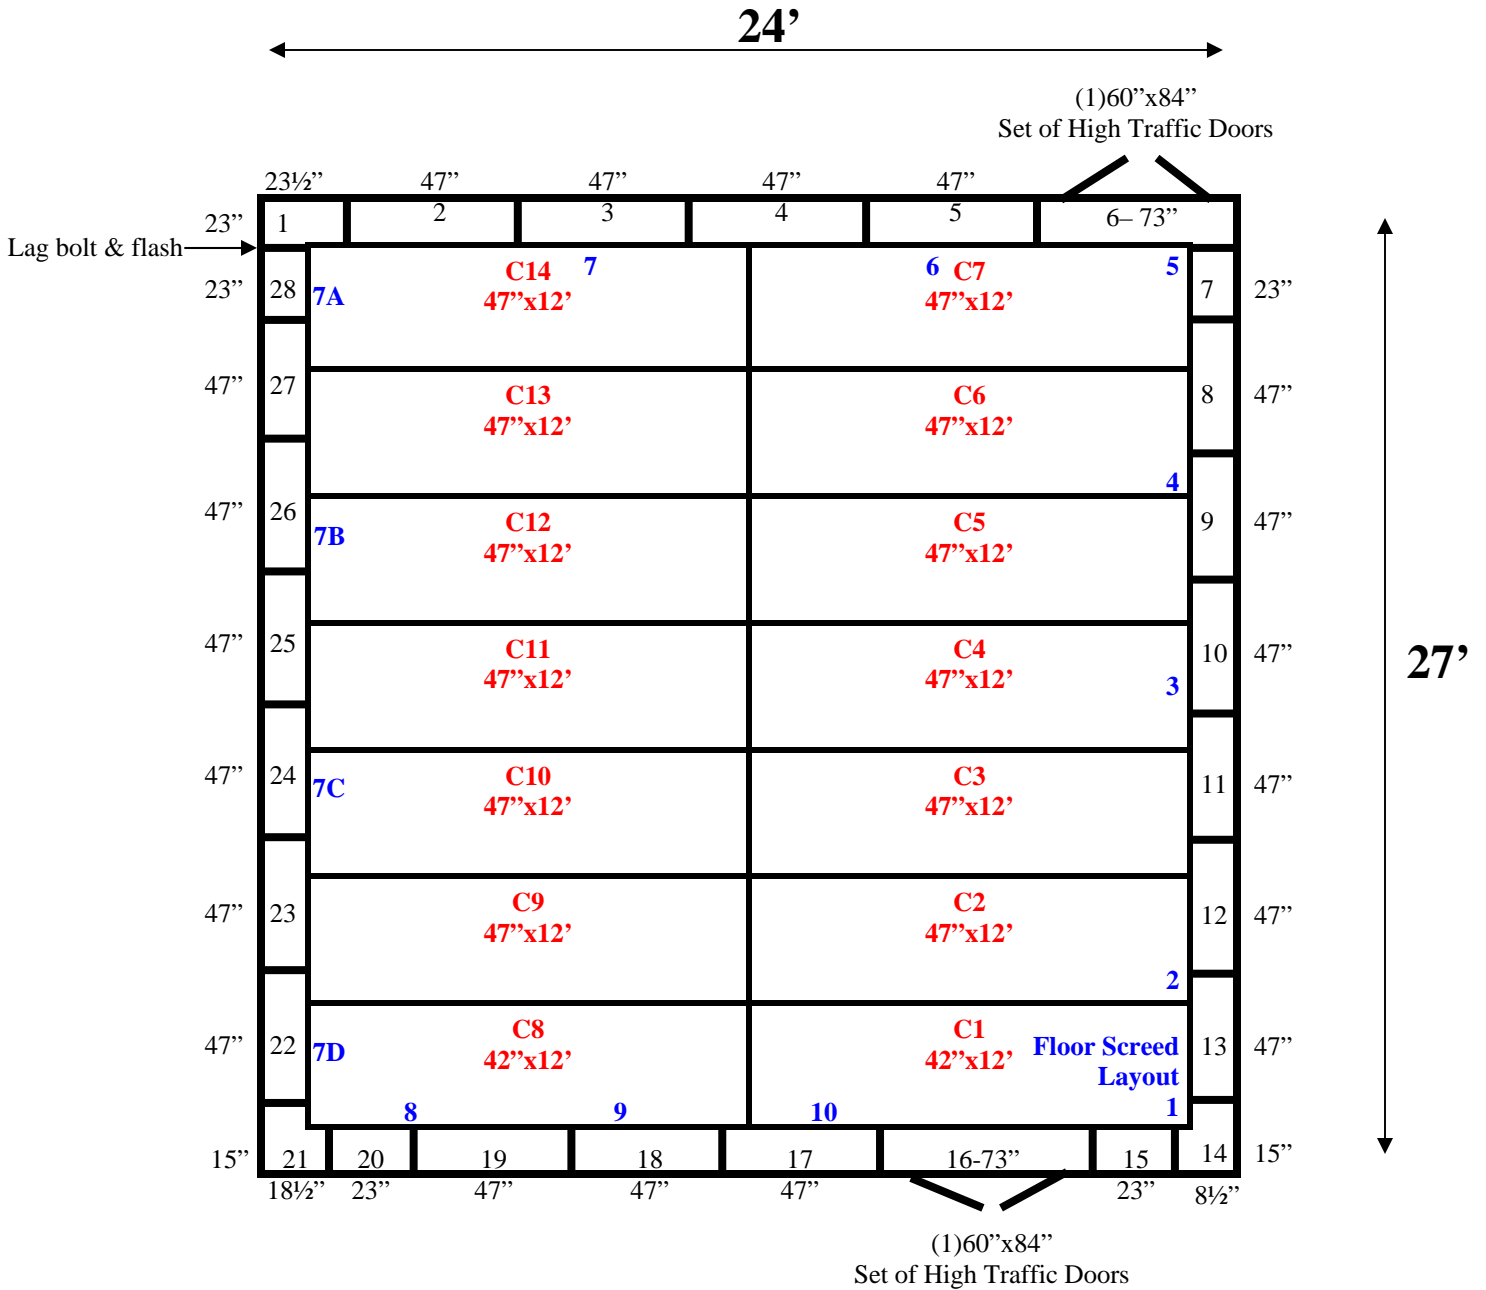

Ceiling support: beam with hangers

24' x 27' x 10' H
Walk-In Cooler or Walk-In Freezer
Wall & Ceiling Panels Diagram

62-10
Black

REFRIGERATION SUPERSTORE

World's Largest Inventory

New & Used Walk-In/ Drive-In Coolers/ Freezers/ Refrigeration Systems