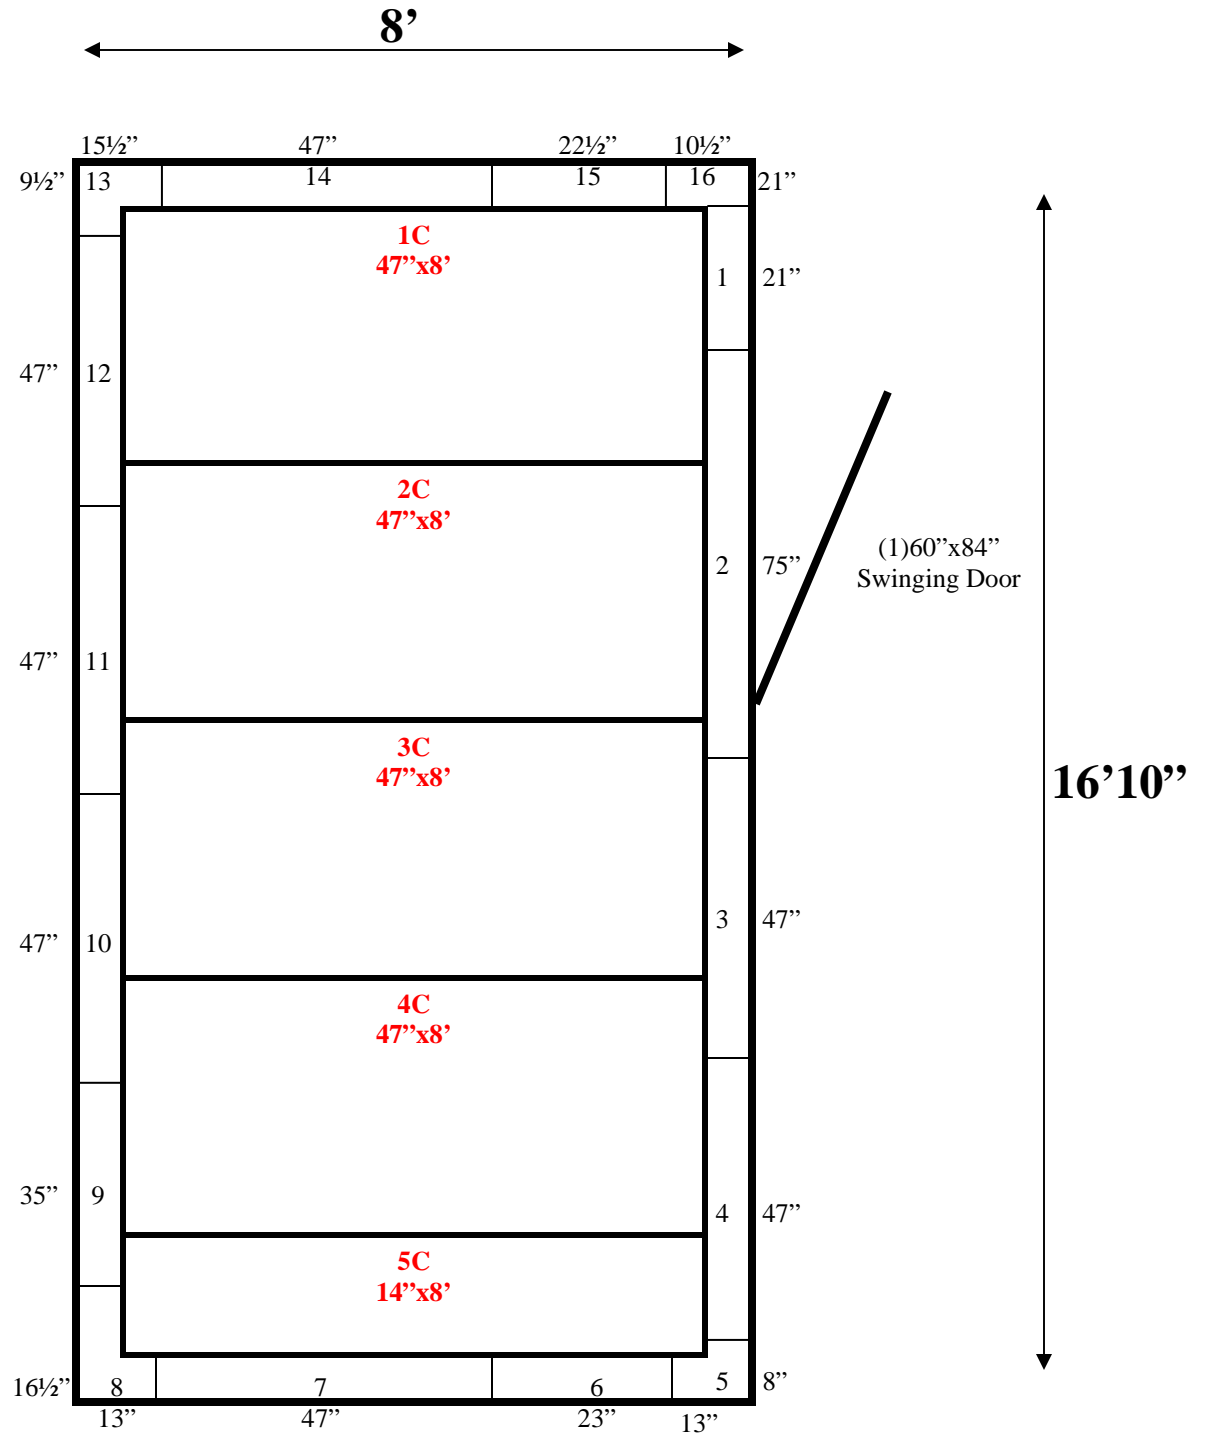

**8' x 16'10" x 10' H  
Walk-In Cooler or Walk-In Freezer  
Wall & Ceiling Panels Diagram**

61-10  
Lt Blue /Pink

**REFRIGERATION SUPERSTORE**

*World's Largest Inventory*

*New & Used Walk-In/ Drive-In Coolers/ Freezers/ Refrigeration Systems*

1423 Planeview Drive, Oshkosh, WI 54904 Tel (920) 231-1711 Fax (920) 231-1701 [www.barrinc.com](http://www.barrinc.com)

**8' x 16'10" x 10' H  
Walk-In Cooler or Walk-In Freezer**

61-10  
Lt Blue/ Pink

**REFRIGERATION SUPERSTORE**

**8' x 16'10" x 10' H**  
**Walk-In Cooler or Walk-In Freezer**

61-10  
Lt Blue/ Pink