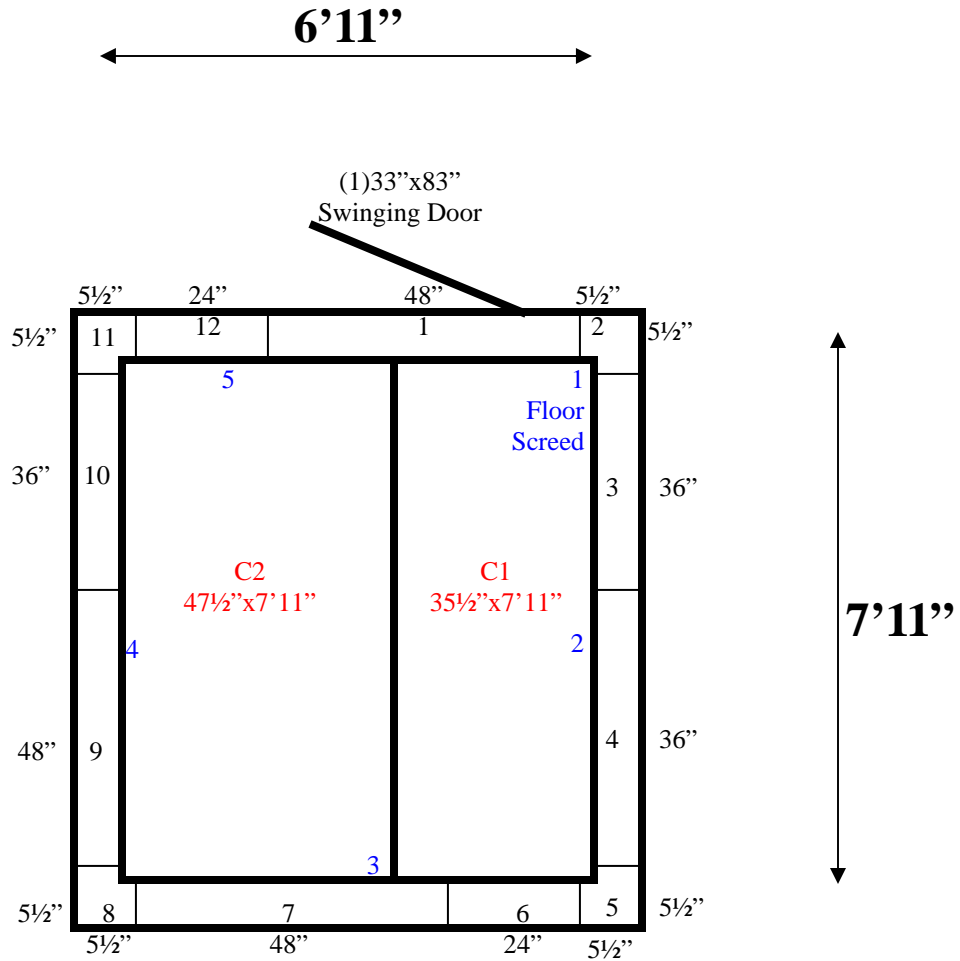

6'11" x 7'11" x 9' H
Walk-In Cooler or Walk-In Freezer
Wall & Ceiling Panels Diagram

55-10
Red Blue

REFRIGERATION SUPERSTORE

World's Largest Inventory

New & Used Walk-In/ Drive-In Coolers/ Freezers/ Refrigeration Systems

1423 Planeview Drive, Oshkosh, WI 54904 Tel (920) 231-1711 Fax (920) 231-1701 www.barrinc.com

**6'11" x 7'11" x 9' H
Walk-In Cooler or Walk-In Freezer**

55-10
Red Blue