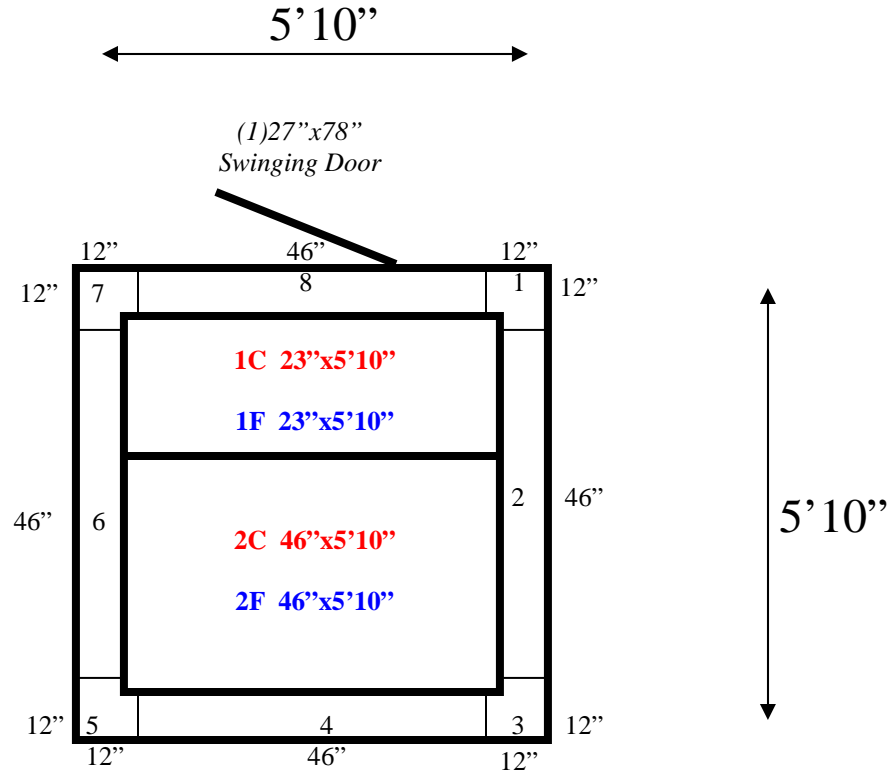

**5'10" x 5'10" x 7'6" H (9'3" H with unit)
Walk-In Cooler with Floor
Wall, Ceiling and Floor Panels Diagram**

REFRIGERATION SUPERSTORE

World's Largest Inventory

New & Used Walk-In/ Drive-In Coolers/ Freezers/ Refrigeration Systems

1423 Planeview Drive, Oshkosh, WI 54904 Tel (920) 231-1711 Fax (920) 231-1701 www.barrinc.com

**5'10" x 5'10" x 7'6" H (9'3"H with unit)
Walk-In Cooler with Floor**

8-10
Red