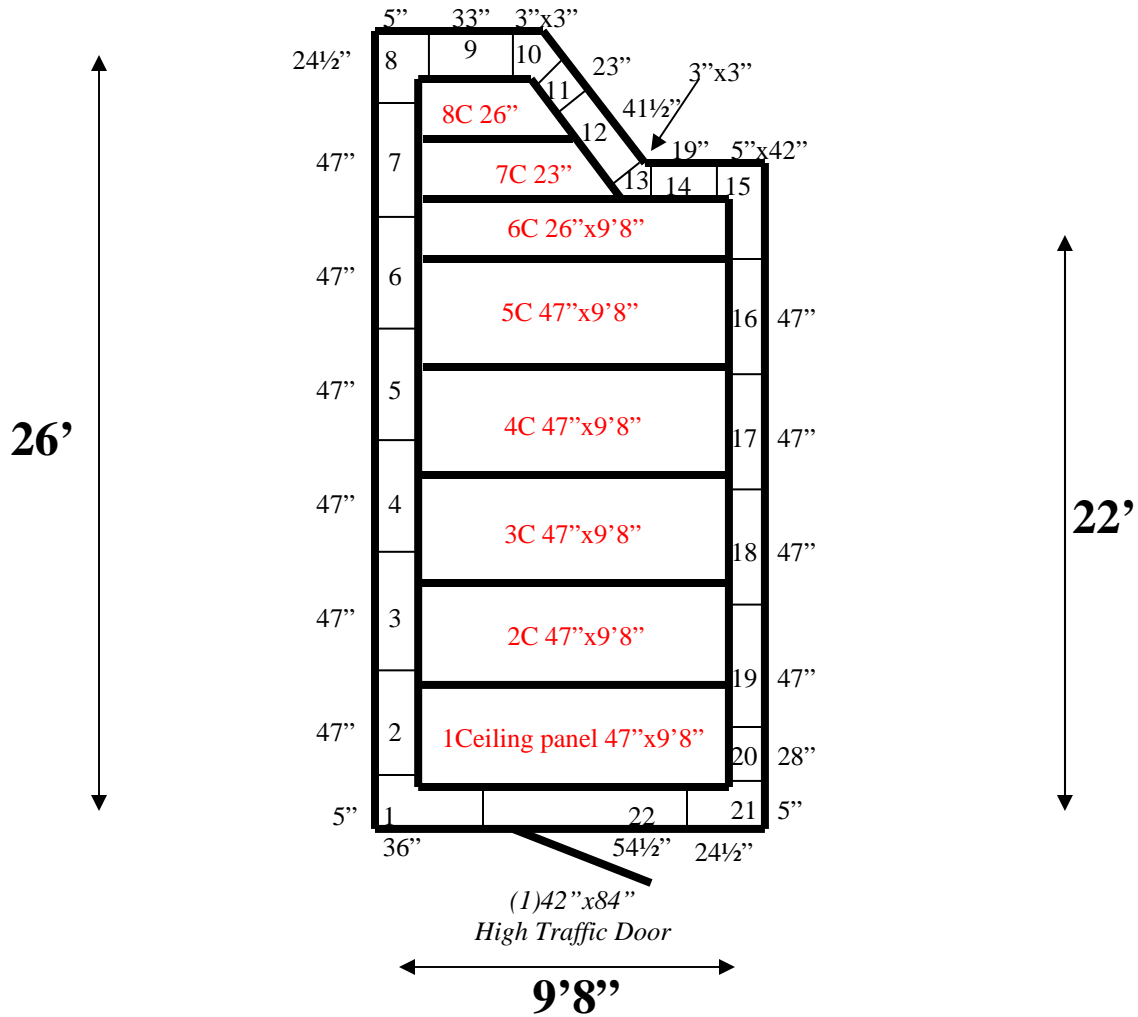

**9'8" x 26' x 9'4" H
Walk-In Cooler or Freezer
Wall & Ceiling Panels Diagram**

91-09
Grey

REFRIGERATION SUPERSTORE

World's Largest Inventory

New & Used Walk-In/ Drive-In Coolers/ Freezers/ Refrigeration Systems