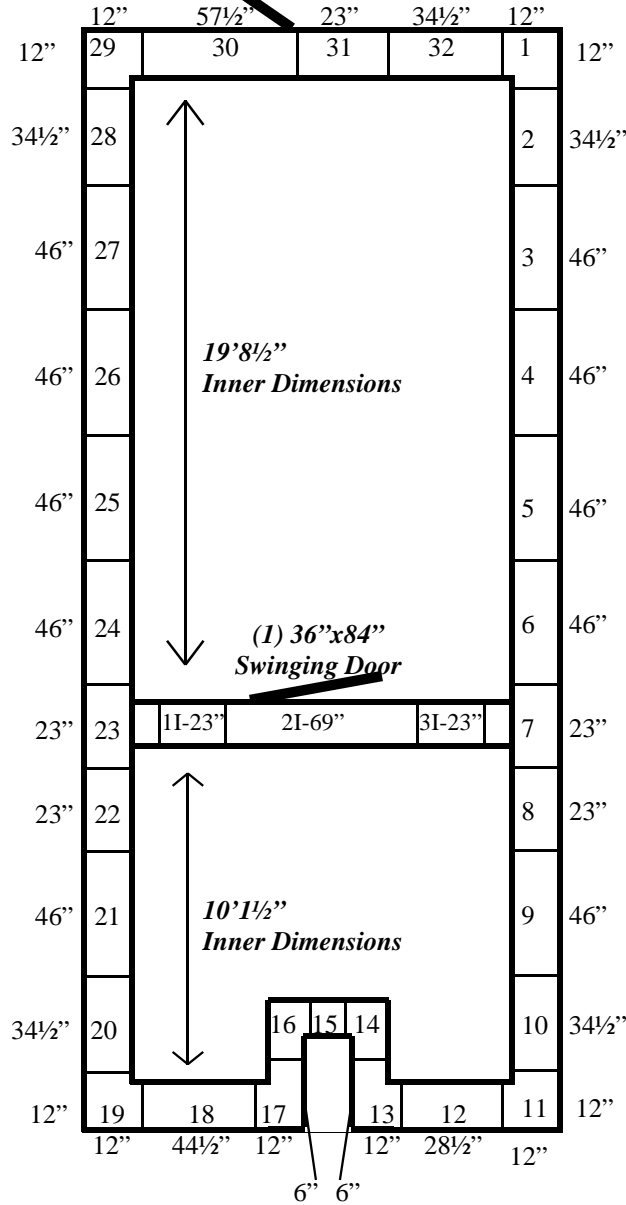

11'7"

*(1) 36"x84"
Swinging Door*

31'

14=12"x6" 15=13 1/2"
16=6"x12"

11'7" x 31' x 8'6" H

**Walk-In Cooler / Freezer Combination with Floor
Wall Panels Diagram**

Floor and Ceiling Panels layout the same.

***11'7" x 31' x 8'6" H
Walk-In Cooler / Freezer Combination with Floor
Ceiling and Floor Panel Diagrams***