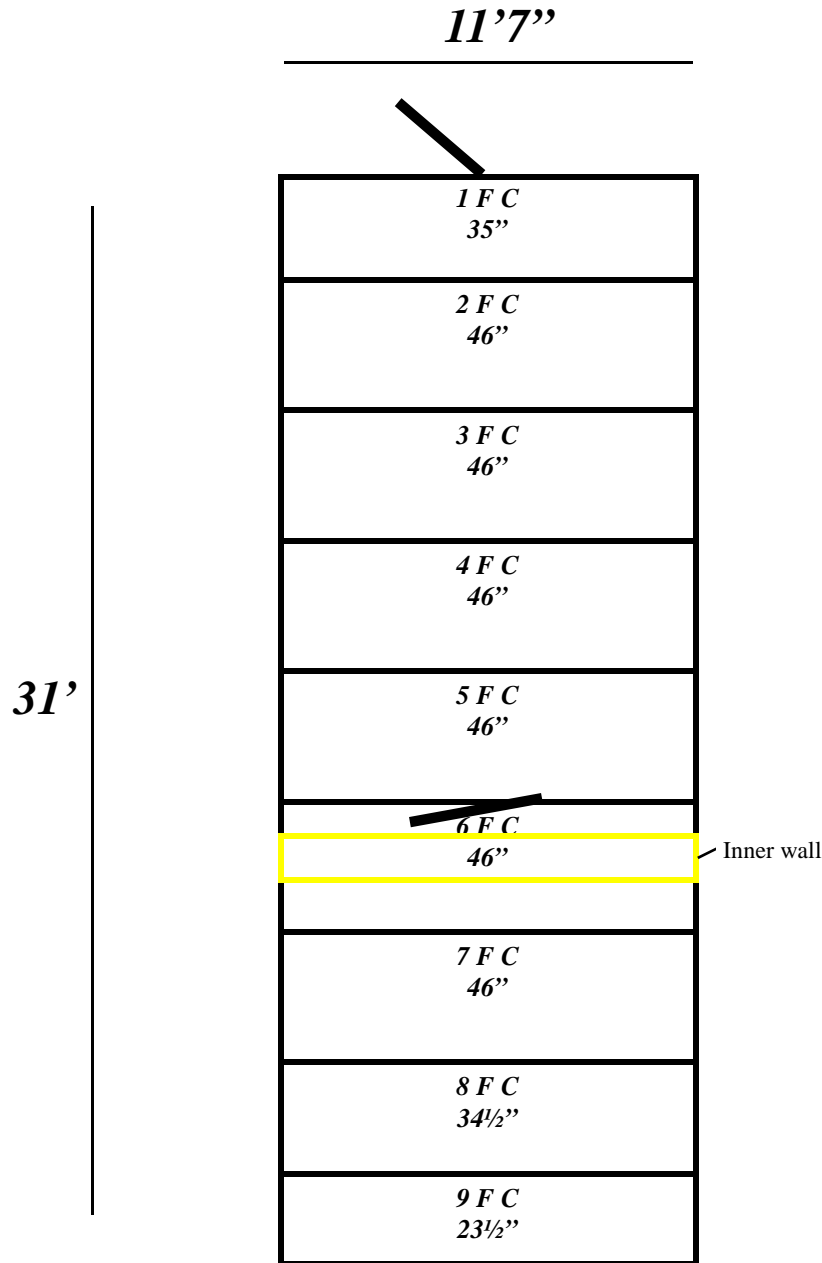

11'7"

*(1) 36"x84"
Swinging Door*

31'

14=12"x6" 15=13 1/2"
16=6"x12"

11'7" x 31' x 8'6" H

**Walk-In Cooler / Freezer Combination with Floor
Wall Panels Diagram**

Floor and Ceiling Panels layout the same.

***11'7" x 31' x 8'6" H
Walk-In Cooler / Freezer Combination with Floor
Ceiling and Floor Panel Diagrams***

REFRIGERATION SUPERSTORE New and Used Refrigeration Systems/ Coolers/ Freezers

1423 Planeview Dr, Oshkosh, WI 54904 USA

Tel (920) 231-1711

Fax (920) 231-1701

www.barrinc.com

info@barrinc.com

11'7" x 31' x 8'6" H
Walk-In Combination Cooler / Freezer

125-07