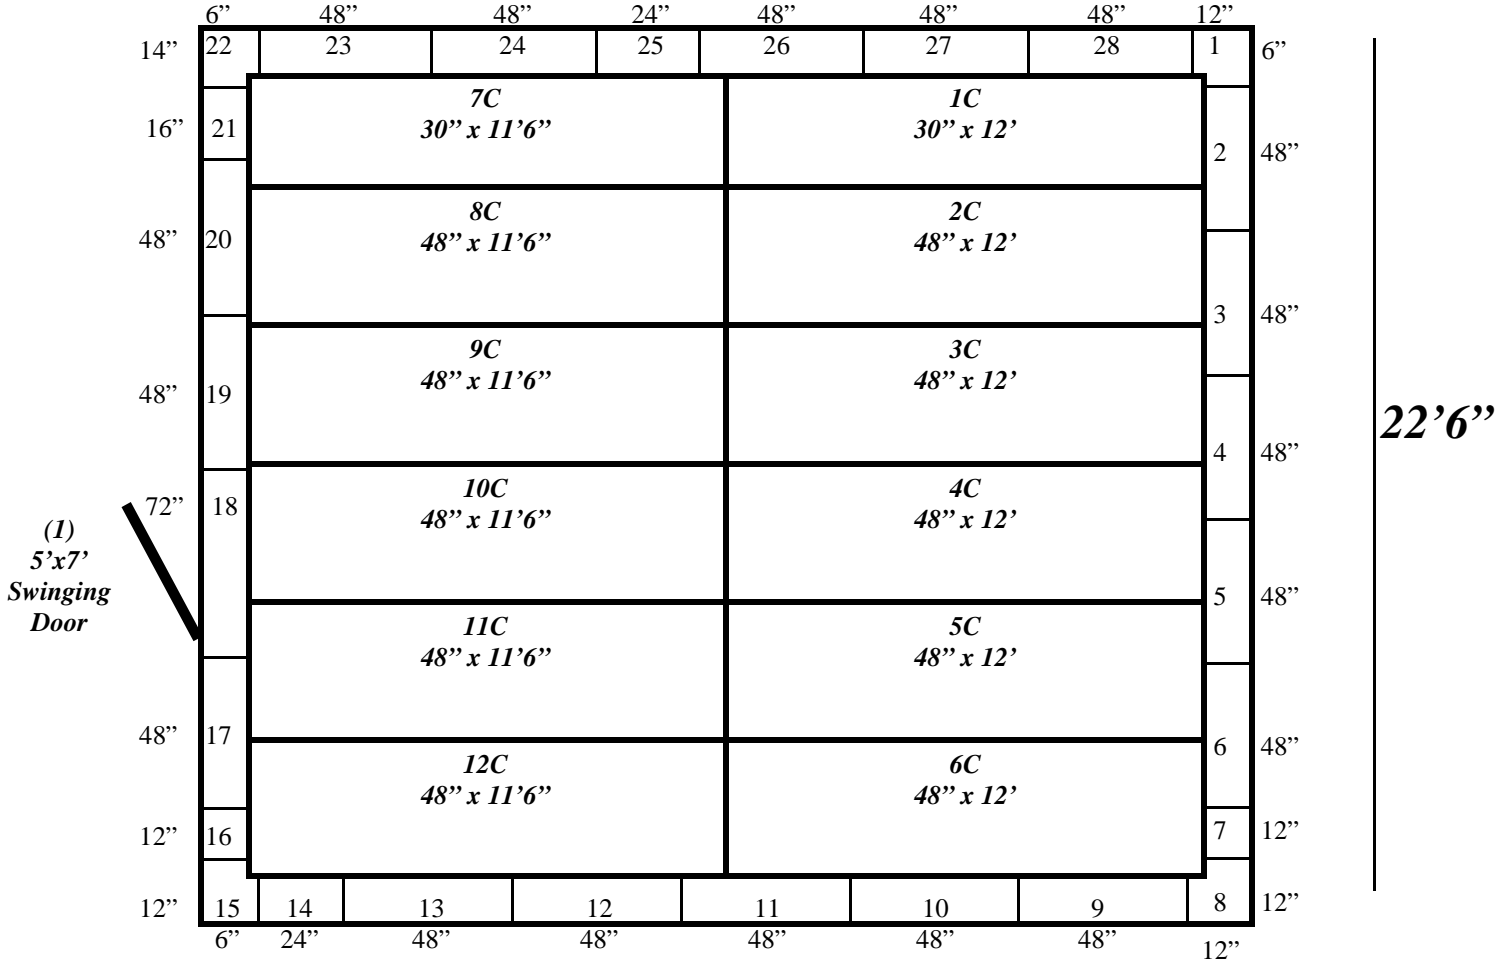

23'6"

**22'6" x 23'6" x 10'4" H Purple Red
Walk-In Cooler or Freezer
Wall and Ceiling Panels Diagram**

REFRIGERATION SUPERSTORE New and Used Refrigeration Systems/ Coolers/ Freezers

1423 Planeview Dr, Oshkosh, WI 54904 USA

Tel (920) 231-1711

Fax (920) 231-1701

www.barrinc.com

info@barrinc.com

***22'6" x 23'6" x 10'4" H Purple Red
Walk-In Cooler or Freezer***

118-07