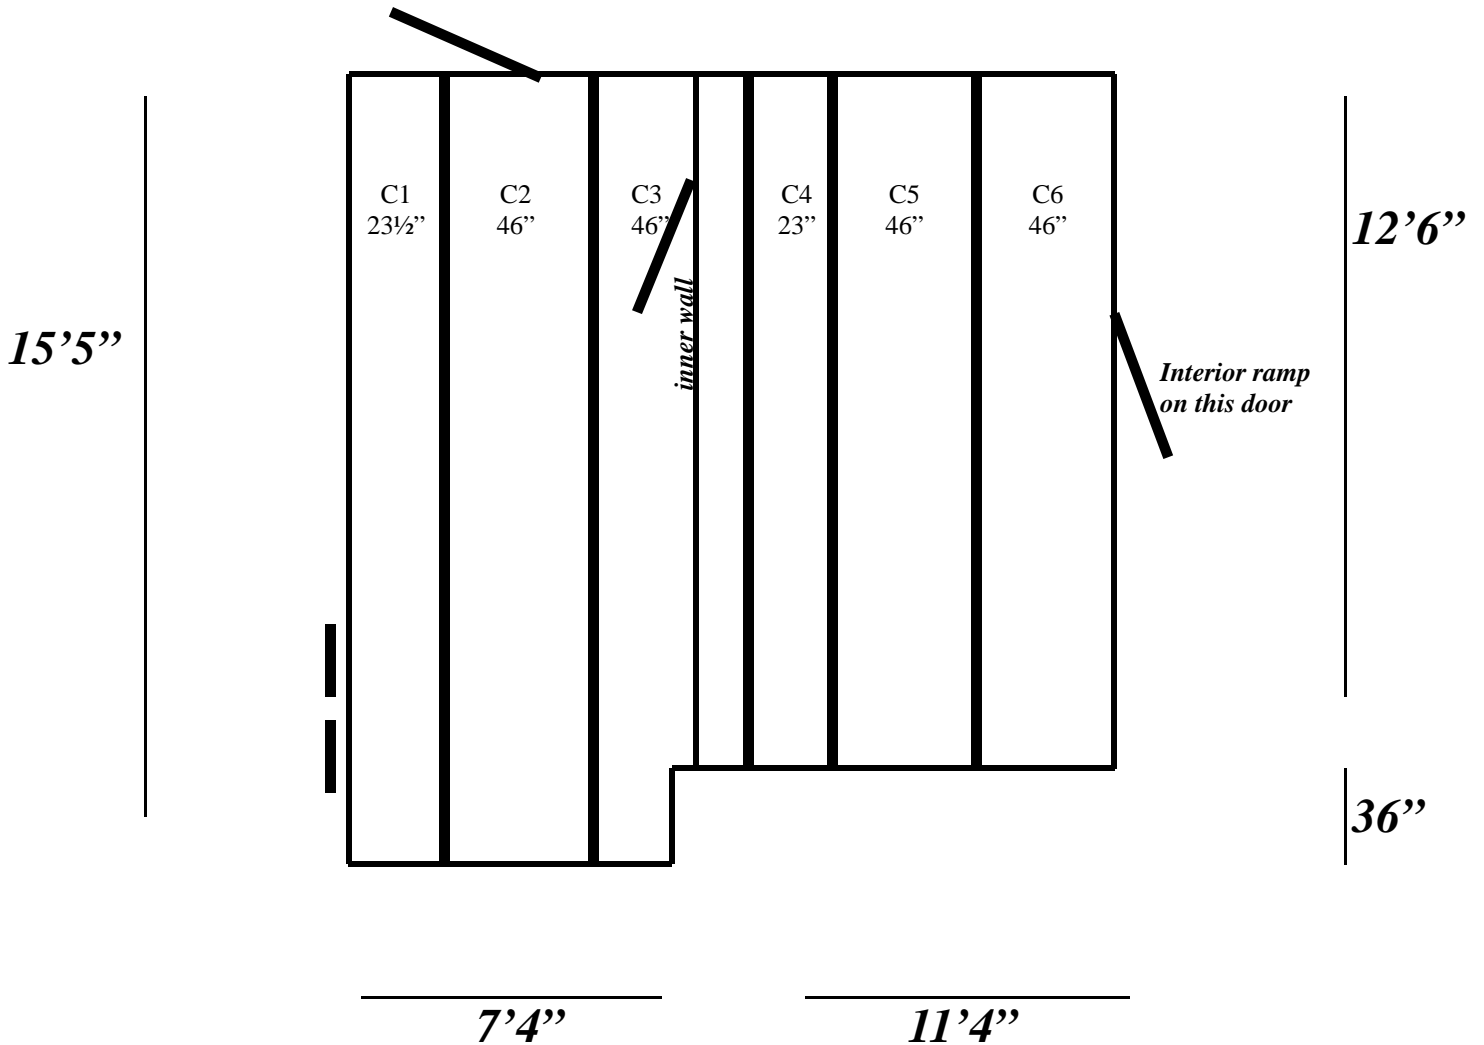

**15'5" x 19'3" x 8'6" H Blue
Walk-In Combination Cooler / Freezer With Floor
Wall Panels Diagram**

19'3"

15'5"

**15'5" x 19'3" x 8'6" H Blue
Walk-In Combination Cooler / Freezer With Floor
Floor Panels Diagram**

19'3"

**15'5" x 19'3" x 8'6" H Blue
Walk-In Combination Cooler / Freezer With Floor
Ceiling Panels Diagram**

REFRIGERATION SUPERSTORE New and Used Refrigeration Systems/ Coolers/ Freezers

1423 Planeview Dr, Oshkosh, WI 54904 USA

Tel (920) 231-1711

Fax (920) 231-1701

www.barrinc.com

info@barrinc.com

***15'5" x 19'3" x 8'6" H Blue
Walk-In Combination Cooler/Freezer with Floor***

117-07