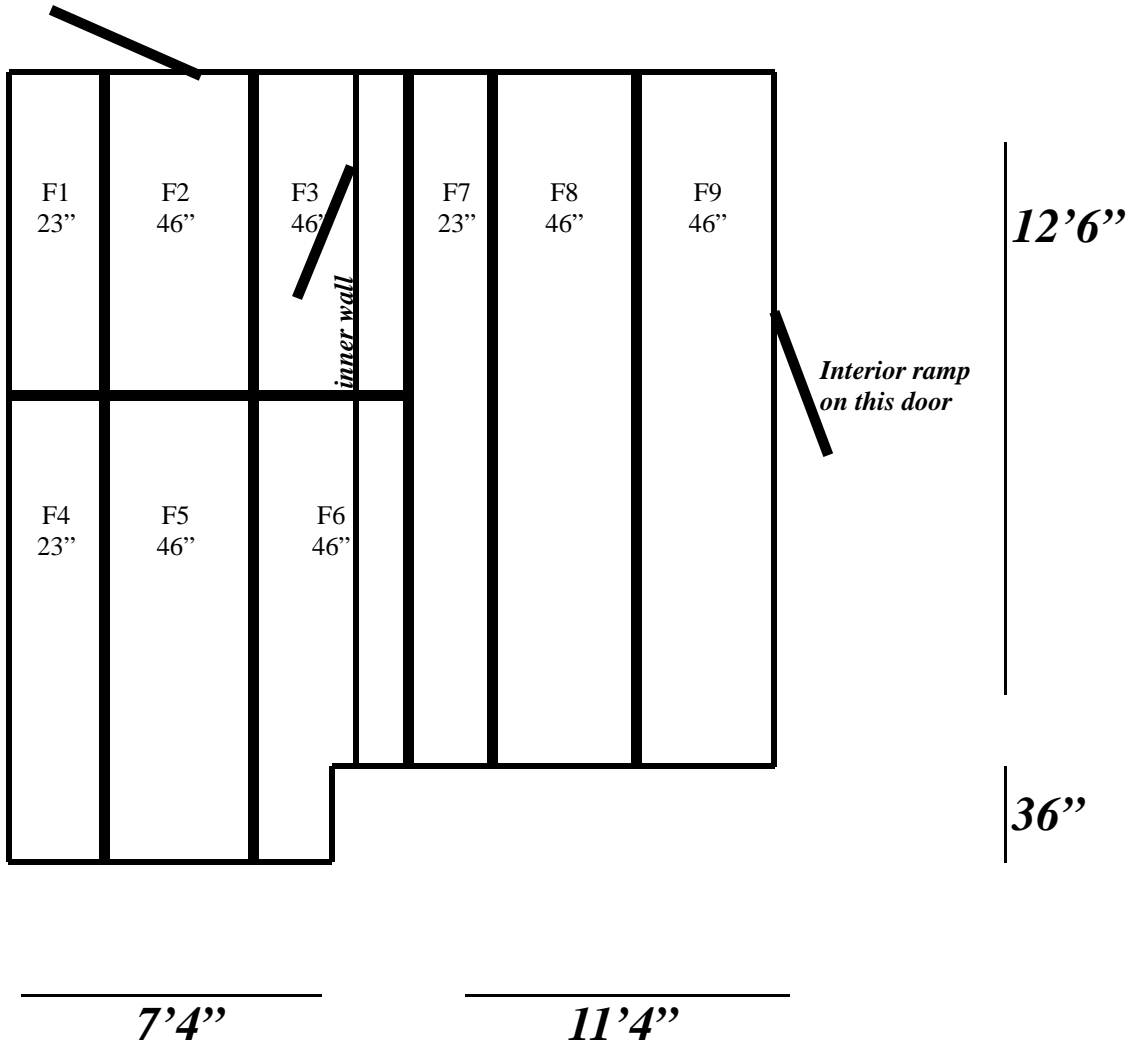

**15'5" x 19'3" x 8'6" H Blue
Walk-In Combination Cooler / Freezer With Floor
Wall Panels Diagram**

19'3"

15'5"

**15'5" x 19'3" x 8'6" H Blue
Walk-In Combination Cooler / Freezer With Floor
Floor Panels Diagram**

19'3"

**15'5" x 19'3" x 8'6" H Blue
Walk-In Combination Cooler / Freezer With Floor
Ceiling Panels Diagram**

REFRIGERATION SUPERSTORE New and Used Refrigeration Systems/ Coolers/ Freezers

1423 Planeview Dr, Oshkosh, WI 54904 USA

Tel (920) 231-1711

Fax (920) 231-1701

www.barrinc.com

info@barrinc.com

***15'5" x 19'3" x 8'6" H Blue
Walk-In Combination Cooler/Freezer with Floor***

117-07