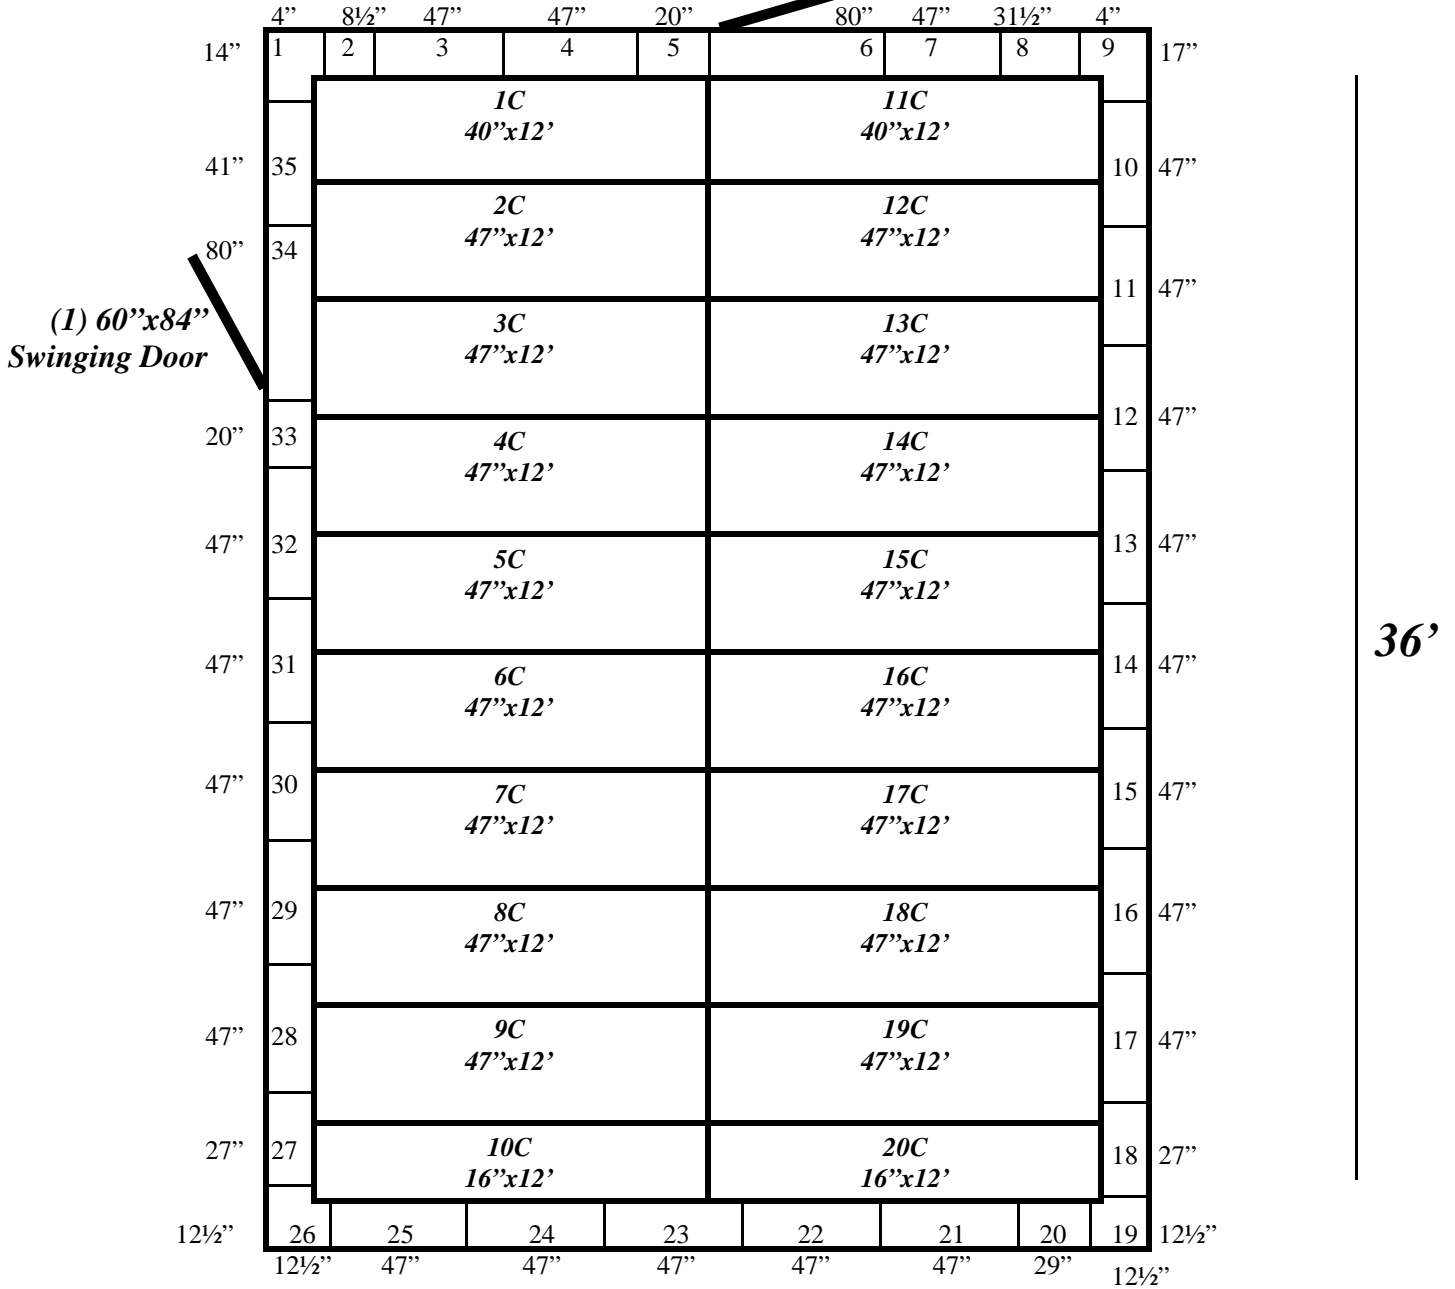

24'

(1) 60"x84" Swinging Door

**24' x 36' x 9'4" H Grey
 Walk-In Cooler or Freezer
 Wall and Ceiling Panels Diagram**

REFRIGERATION SUPERSTORE New and Used Refrigeration Systems/ Coolers/ Freezers

1423 Planeview Dr, Oshkosh, WI 54904 USA
Tel (920) 231-1711 Fax (920) 231-1701

www.barrinc.com info@barrinc.com

***24' x 36' x 9'4" H Grey
Walk-In Cooler or Freezer***

92-07