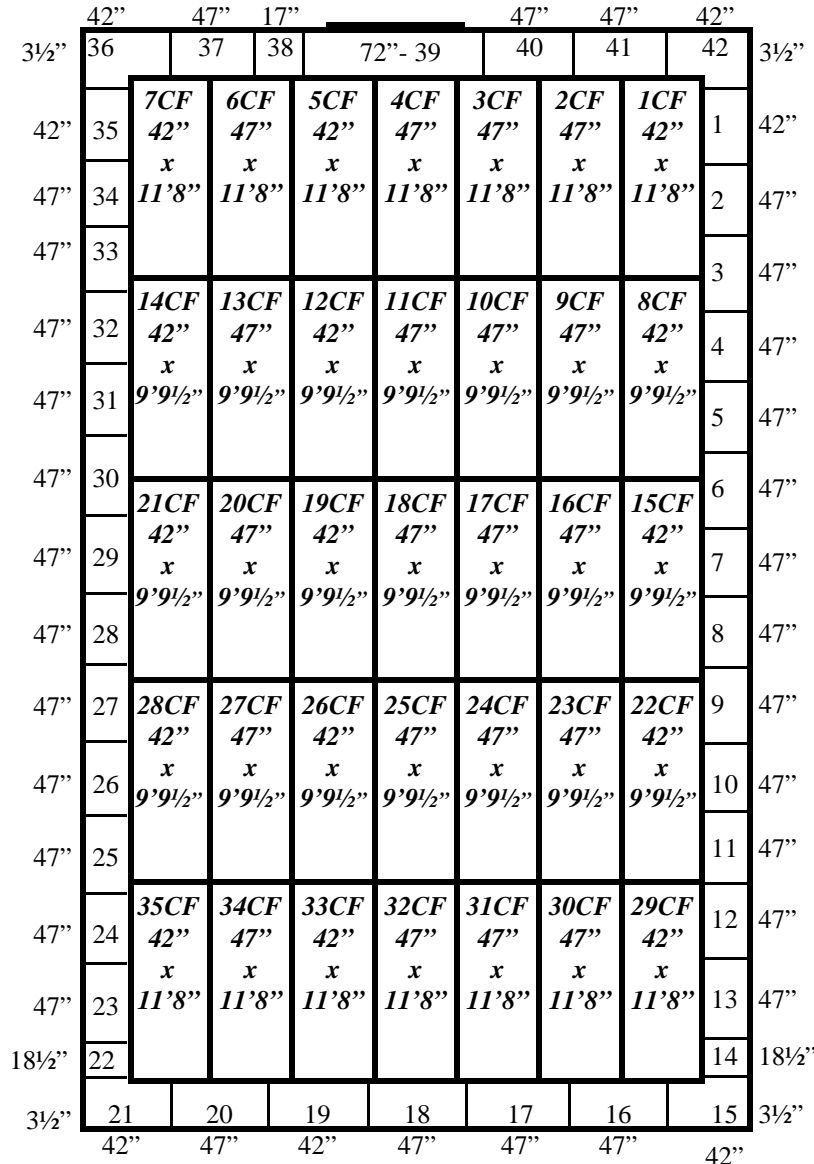

26'2"

(1) 81½"x101½"
Manual Sliding Door
(72"x96" Opening)

52'8"

Floors match ceiling.

26'2" x 52'8" x 10'7" H
Walk-In Freezer With Floor
Wall, Ceiling & Floor Panels Diagram

26'2" x 52'8" x 10'7" H
Walk-In Freezer With Floor