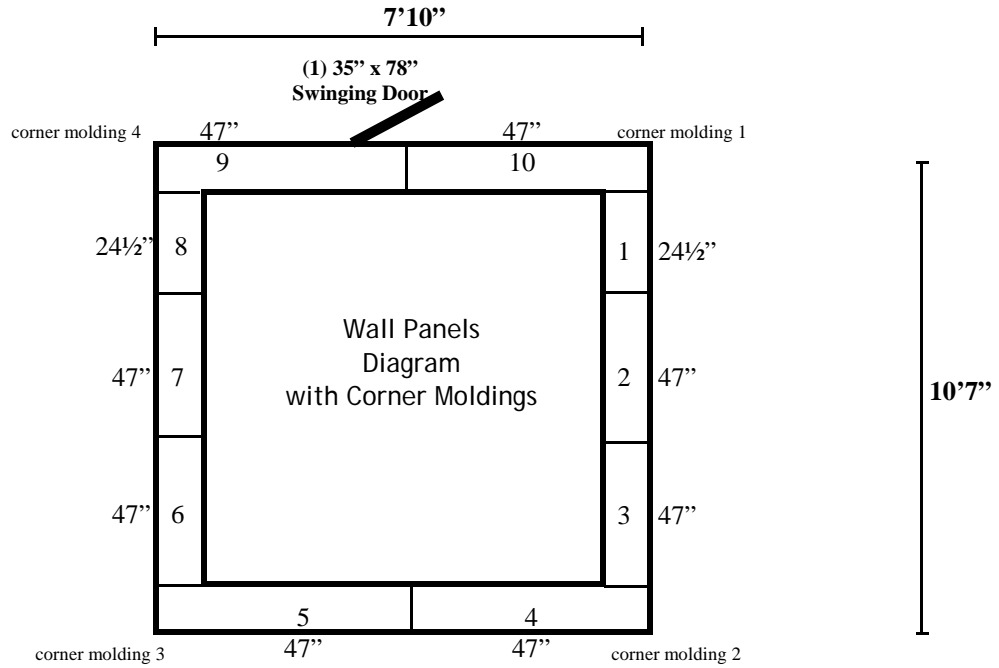

920-231-1711

7'10" x 10'7" x 9'4" H
Walk-In Cooler or Freezer

920-231-1711

7'10" x 10'7" x 9'4" H
Walk-In Cooler or Freezer