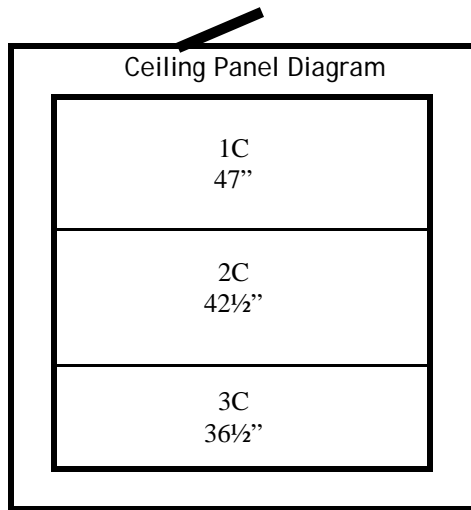

920-231-1711

7'10" x 10'7" x 9'4" H
Walk-In Cooler or Freezer

920-231-1711

7'10" x 10'7" x 9'4" H
Walk-In Cooler or Freezer