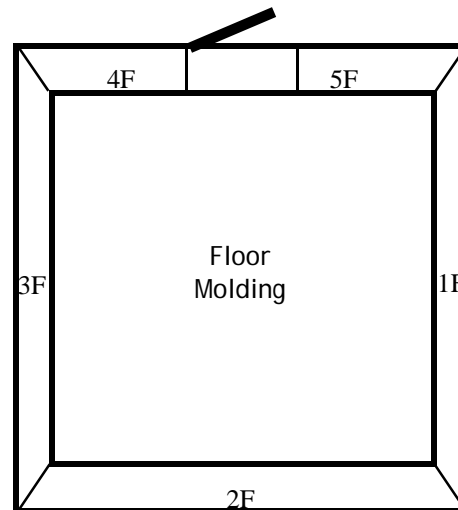

920-231-1711

7'10" x 10'7" x 9'4" H
Walk-In Cooler or Freezer

920-231-1711

7'10" x 10'7" x 9'4" H
Walk-In Cooler or Freezer