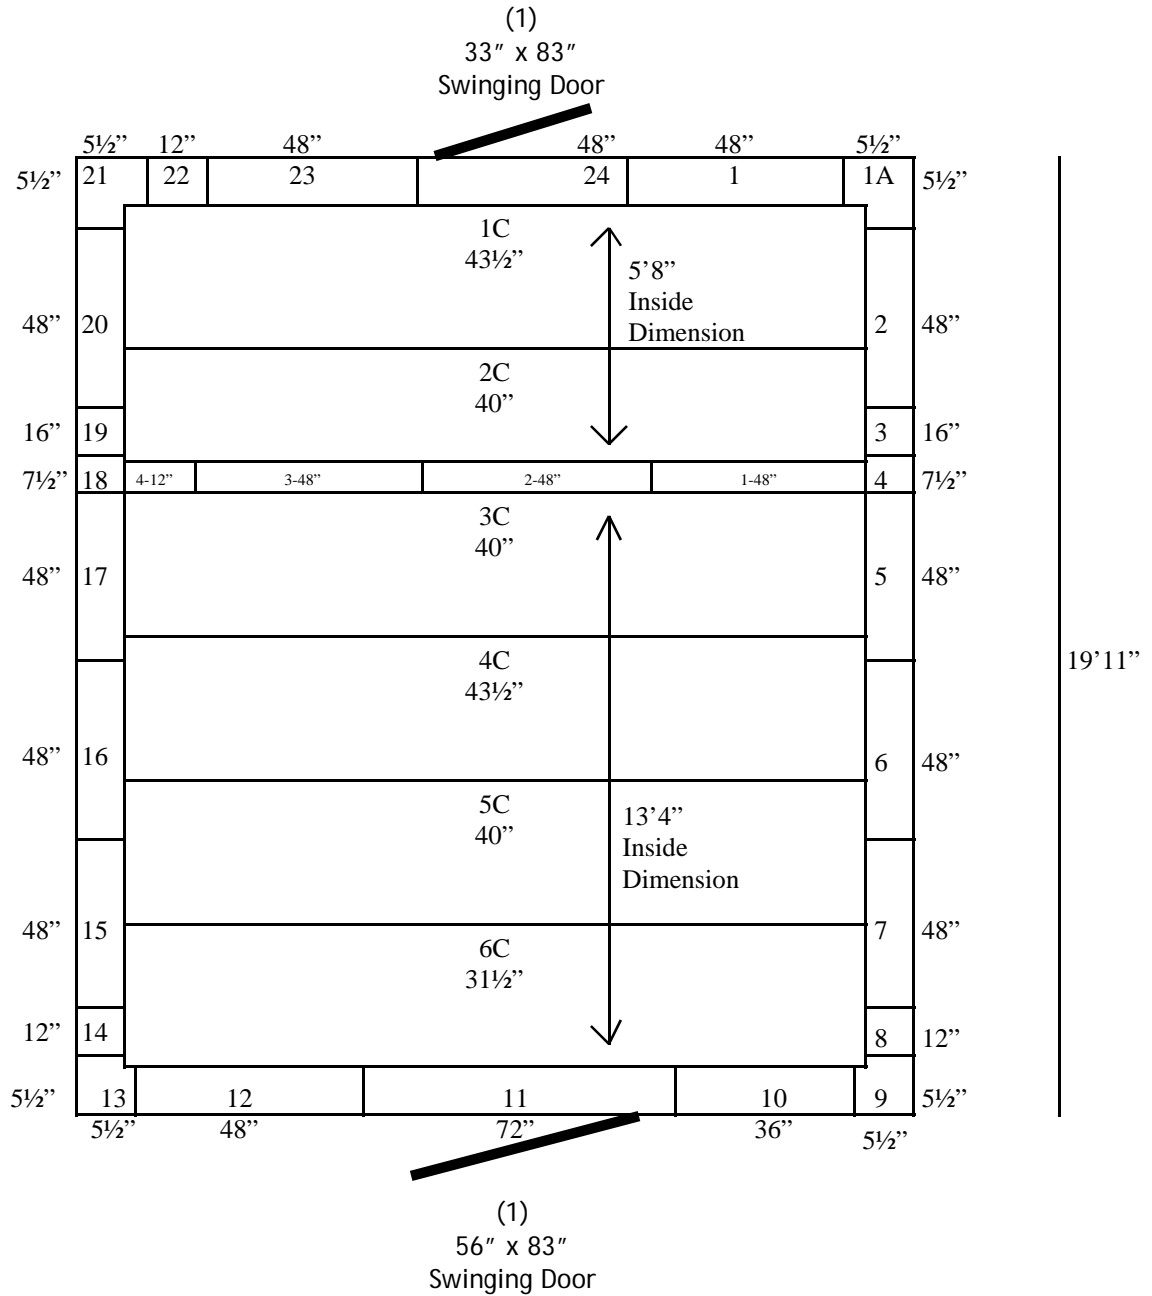

920-231-1711

13'11"

13'11" x 19'11" x 9' H
Combination Cooler / Freezer
Wall and Ceiling Panels Diagram

920-231-1711

13'11" x 19'11" x 9' H
Combination Cooler / Freezer