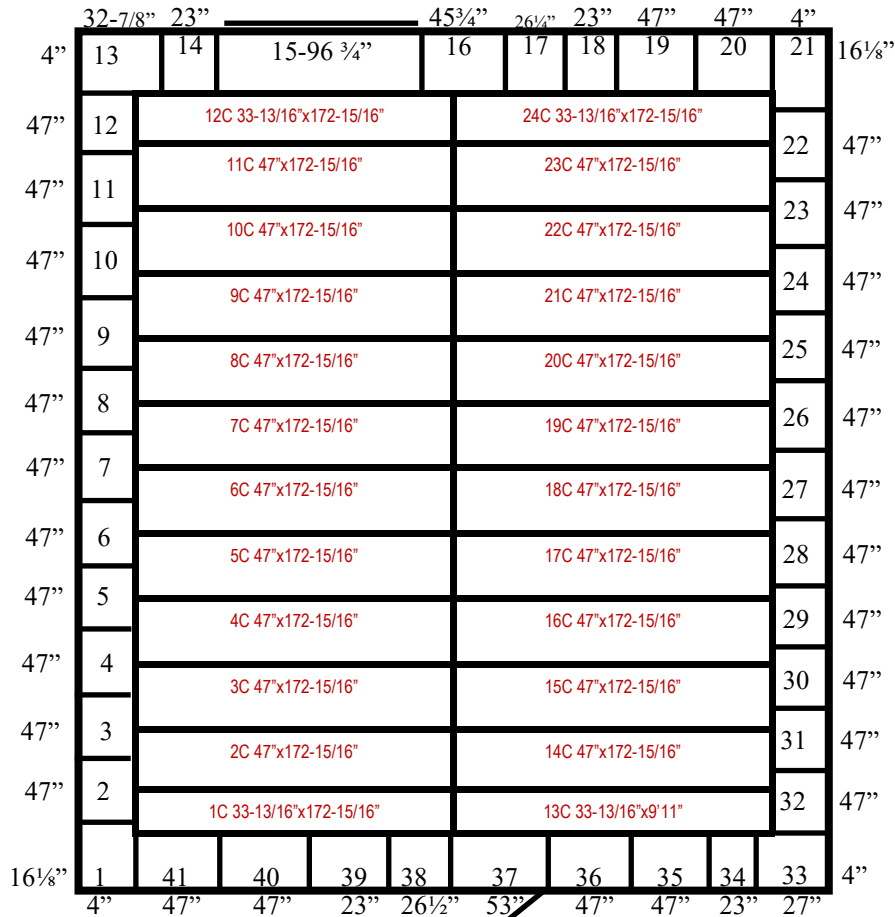

28'10"

(1)96"x96"
LH Sliding
Door

44'11"

(1)36"x78"
RH Swinging
Door

28'10" x 44'11" x 15' H
Cooler or Freezer
Wall & Ceiling Panels Diagram

1-2024
Color code: Blue
Not drawn to scale.

28'10" x 44'11" x 15' H
Cooler or Freezer

1-2024
Blue

28'10" x 44'11" x 15' H
Cooler or Freezer

1-2024
Blue