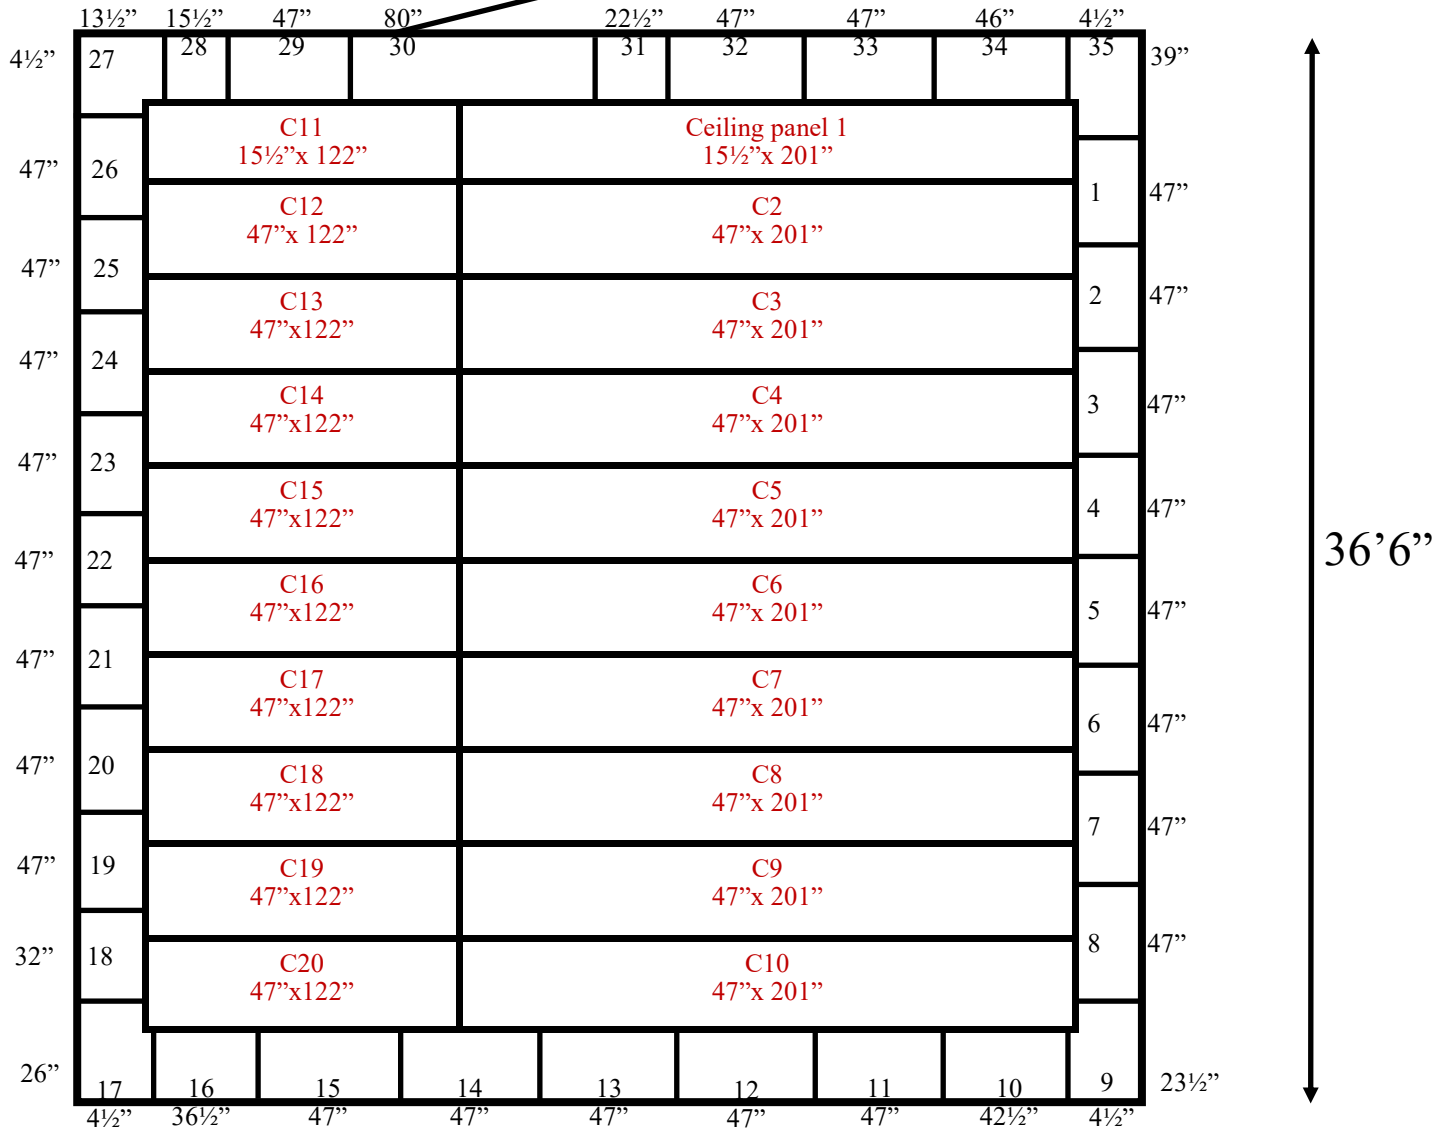

26'11"

(1)
60"x84" RH
Swinger Door

26'11" x 36'6" x 12'6" H
Cooler or Freezer
Wall & Ceiling Panels Diagram

37-2023
Blue foam
Not drawn to scale.

26'11" x 36'6" x 12'6" H
Cooler or Freezer

37-2023
Blue foam

26'11" x 36'6" x 12'6" H
Cooler or Freezer

37-2023
Blue foam