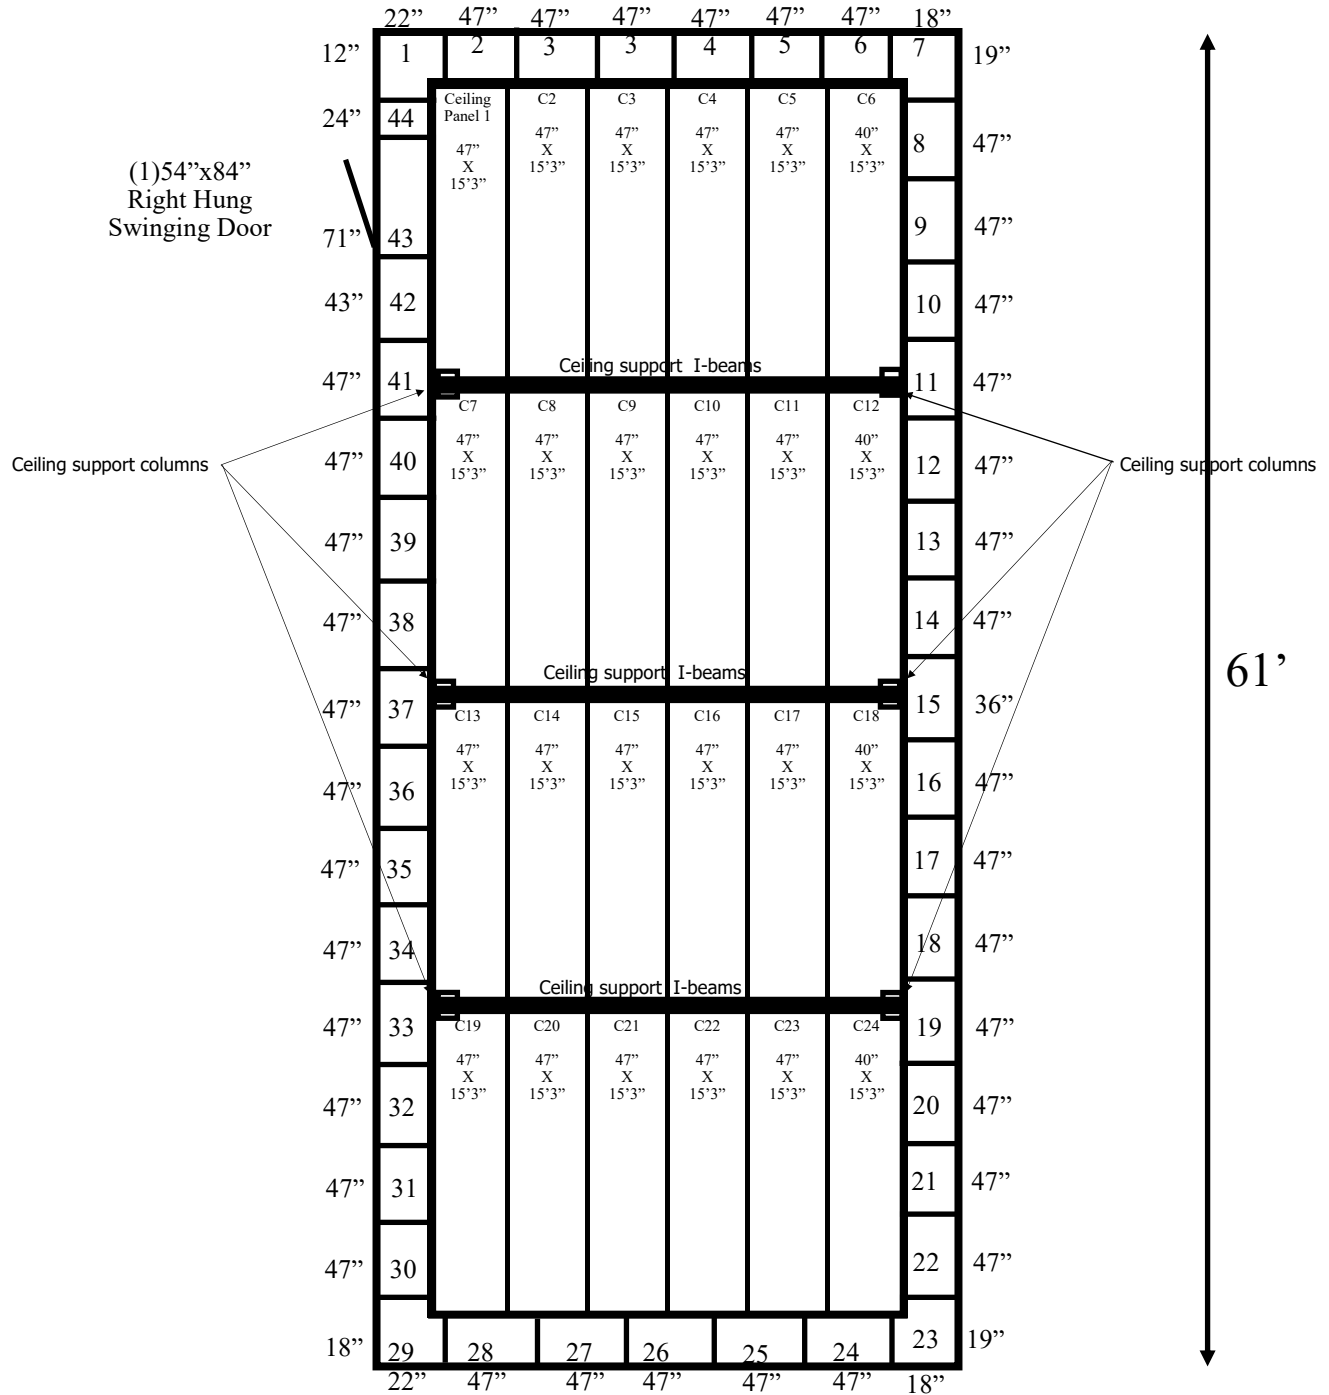

22'11"

Ceiling support: (6) steel columns, (3) steel I-beams.

22'11" x 61' x 12' H
Cooler or Freezer
Wall & Ceiling Panels Diagram

35-2023
Orange
Not drawn to scale.

22'11" x 61' x 12' H
Cooler or Freezer

36-2023
Orange

22'11" x 61' x 12' H
Cooler or Freezer

36-2023
Orange