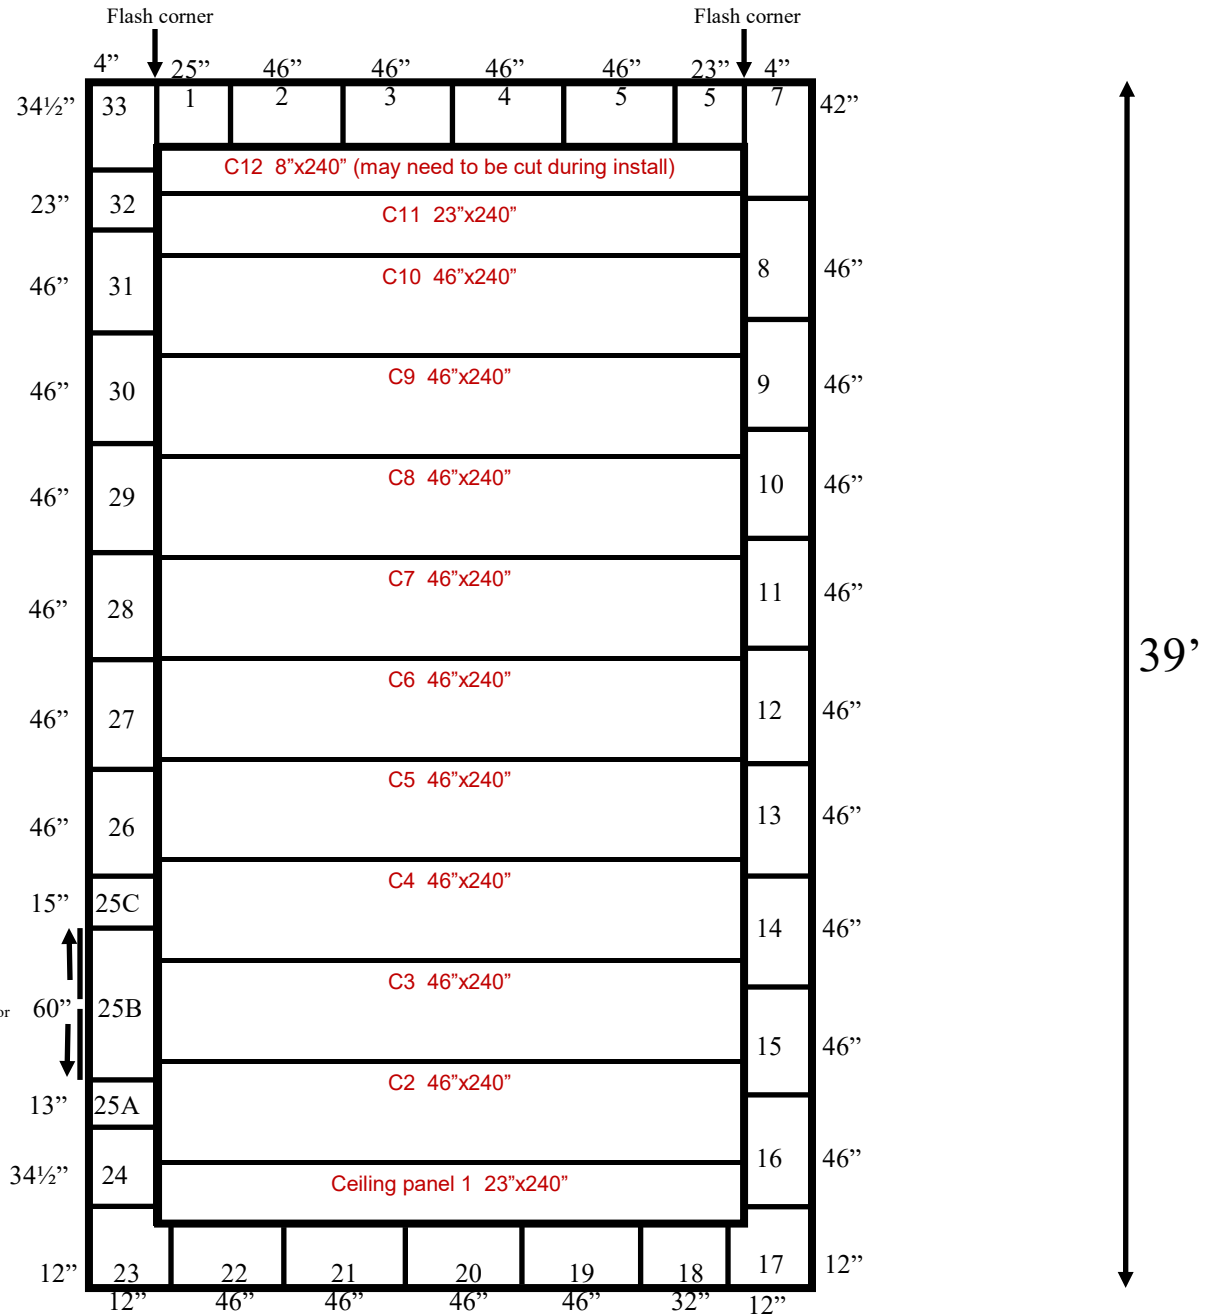

20'

20' x 39' x 8'10" H
Cooler or Freezer
Wall & Ceiling Panels Diagram

30-2023
Color code: orange blue
Not drawn to scale.

20' x 39' x 8'10" H
Cooler or Freezer

30-2023
Orange Blue