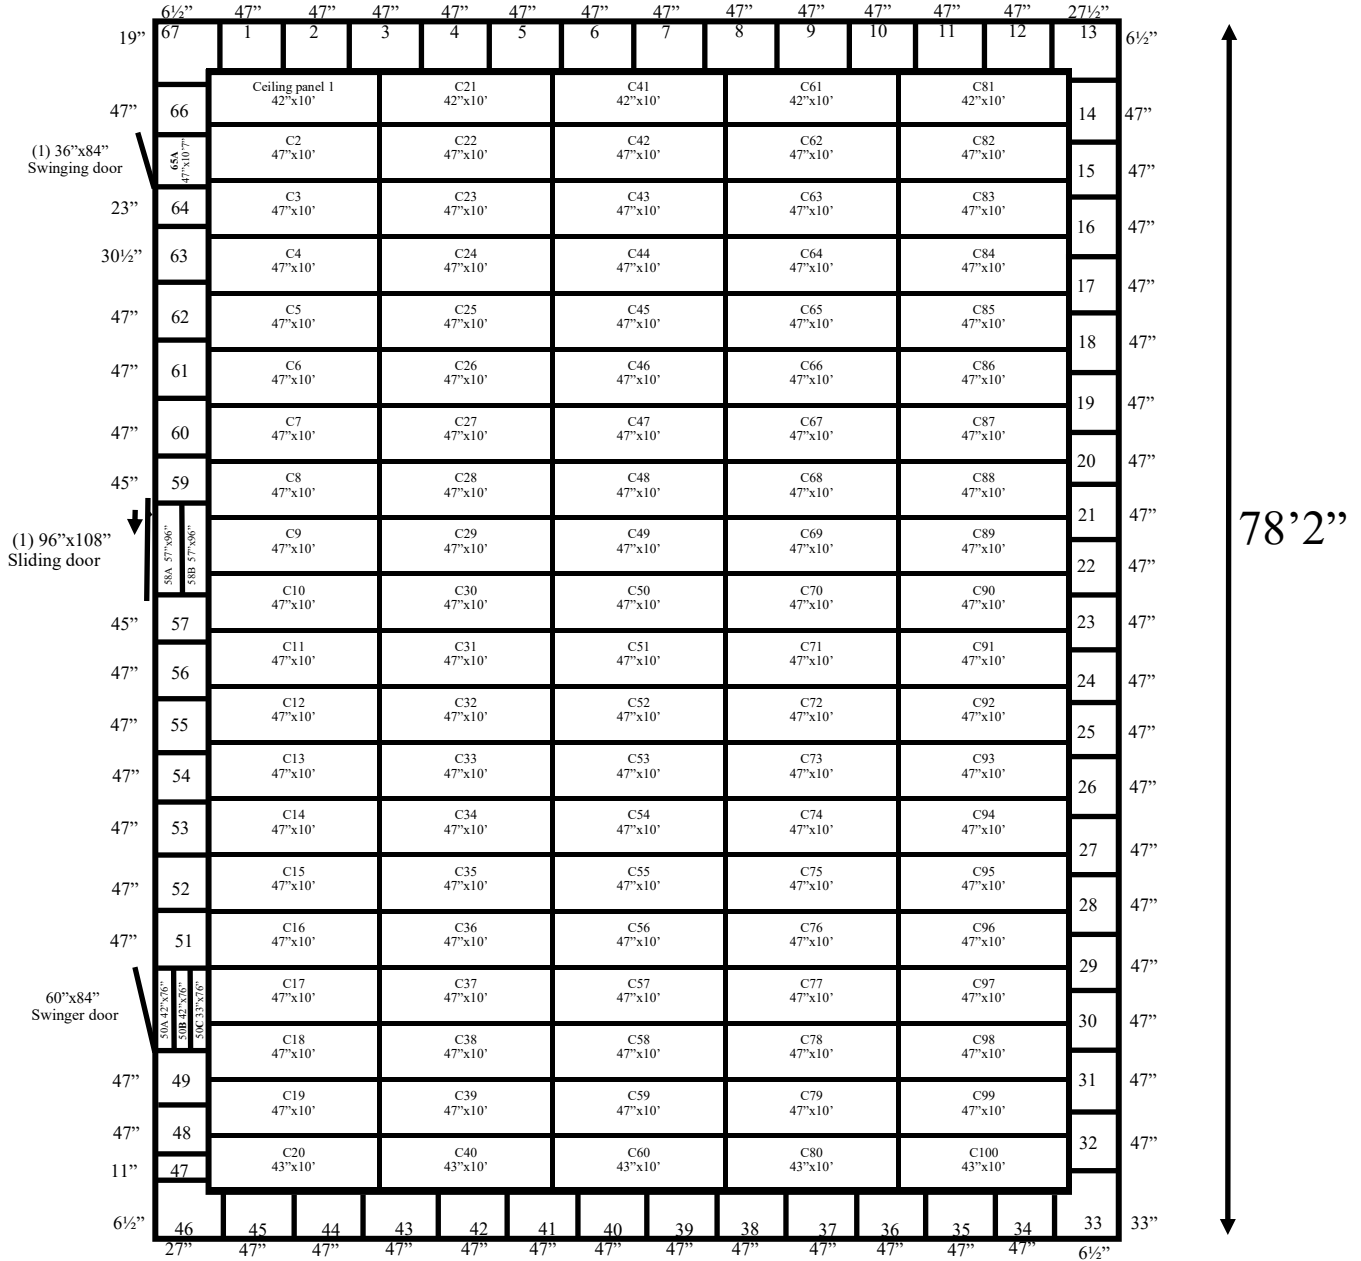

50'1"

50'1" x 78'2 x 20' H  
Cooler or Freezer  
Wall & Ceiling Panels Diagram

2023  
Color code: No color  
Not drawn to scale.

**50'1" x 78'2" x 20' H**  
**Cooler or Freezer**

**2023**  
**No color code**

**50'1" x 78'2" x 20' H**  
**Cooler or Freezer**

**2023**  
**No color code.**

**50'1" x 78'2" x 20' H**  
**Cooler or Freezer**

**2023**  
**No color code.**