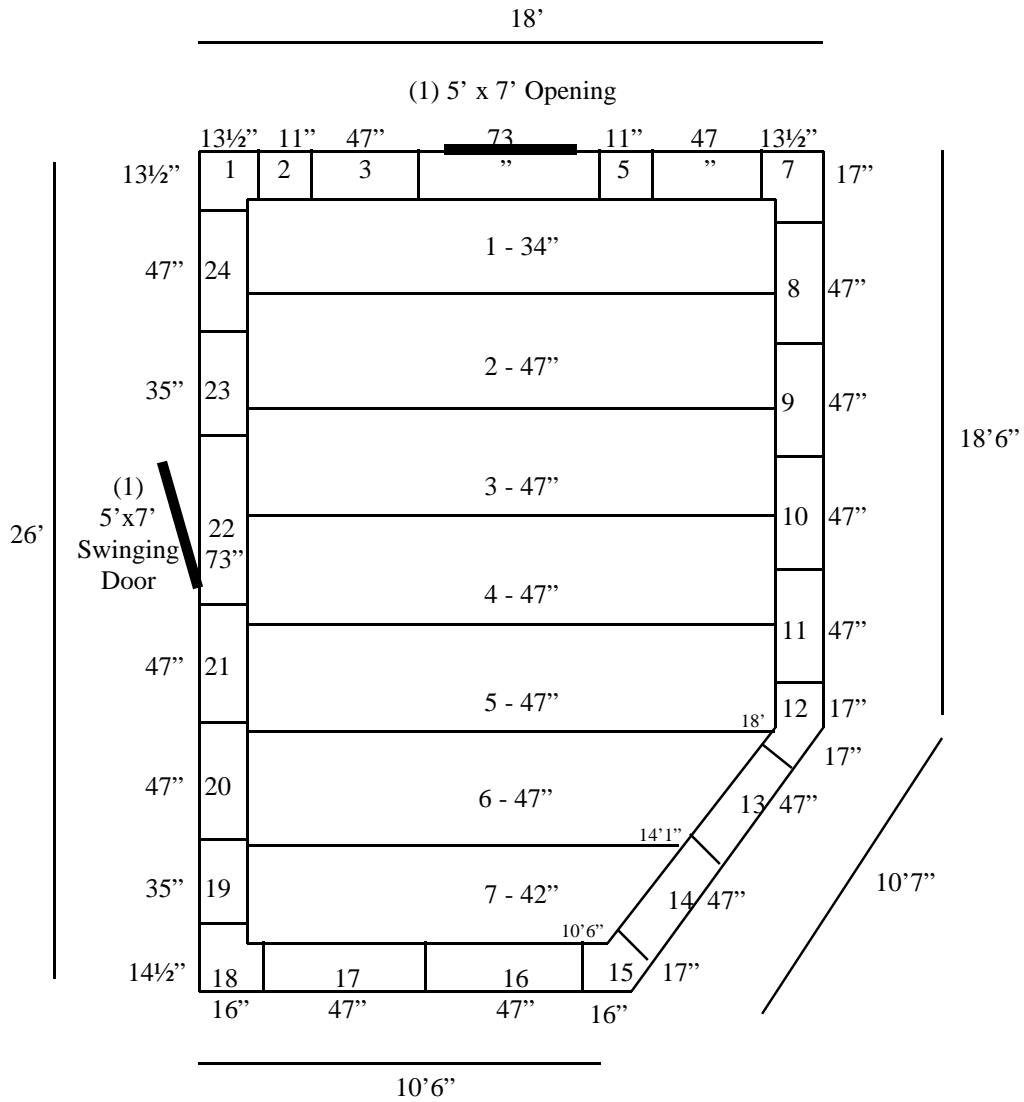

920-231-1711

18' x 26' x 9'4" H
Walk-In Cooler or Freezer
Wall and Ceiling Panels Diagram

920-231-1711

18' x 26' x 9'4" H
Walk-In Cooler or Freezer