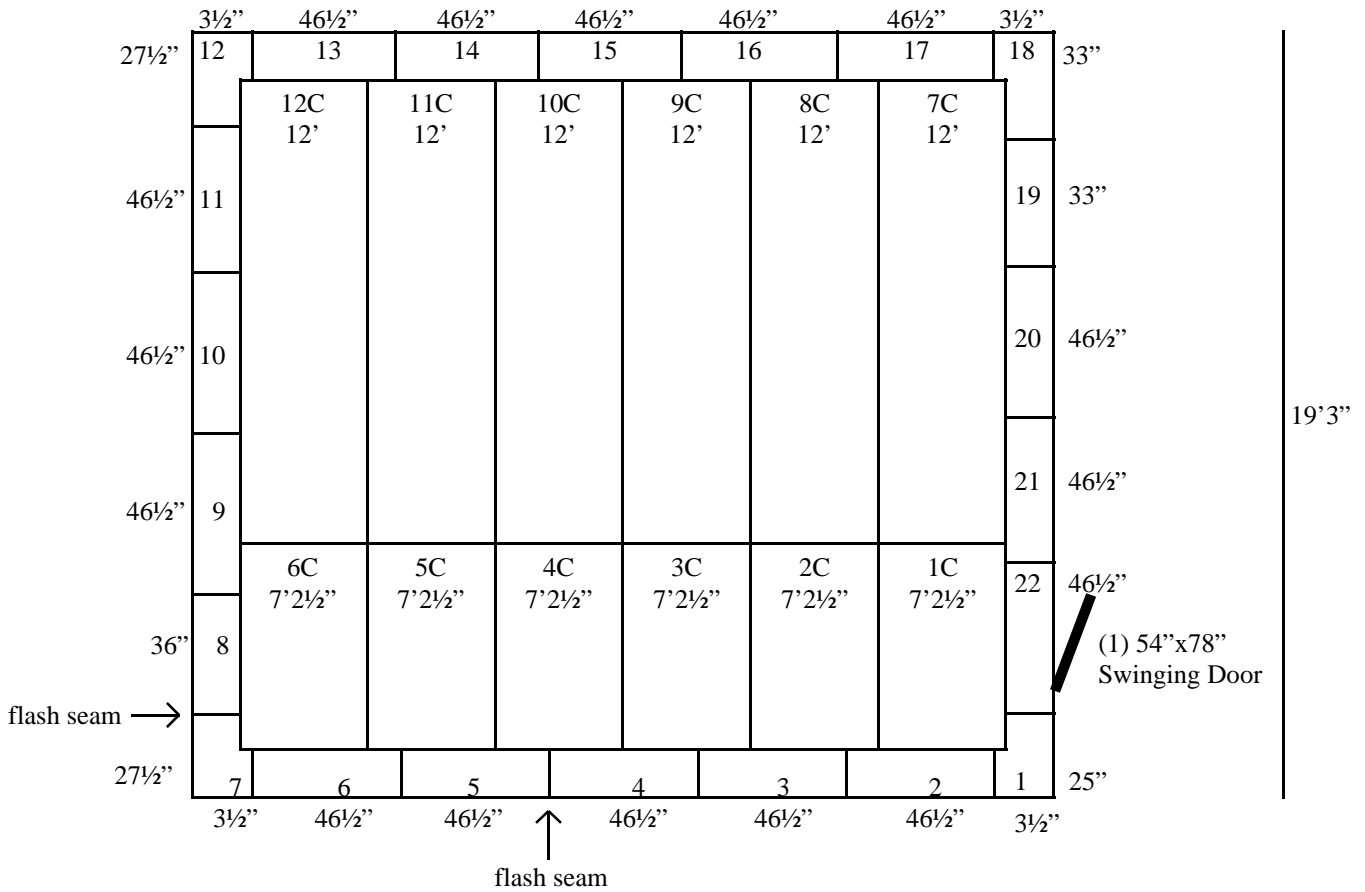

920-231-1711

20'

Ceilings do not cam in middle.

19'3" x 20' x 8'3" H  
 Walk-In Cooler or Freezer  
 Wall and Ceiling Panels Diagram

132-05

920-231-1711

19'3" x 20' x 8'3" H  
Walk-In Cooler or Freezer

132-05