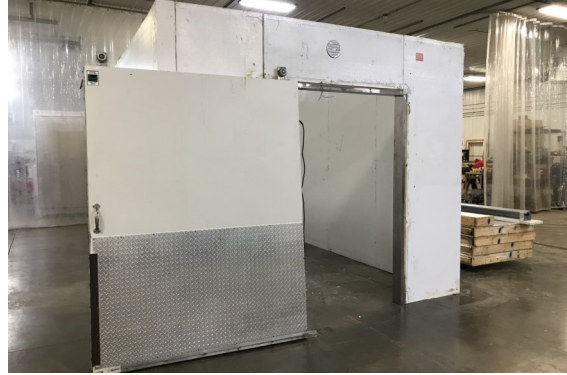

**10'8" x 16'10" x 9'4" H  
Cooler  
Wall & Ceiling Panels Diagram**

**42-2018  
Color code: Blue  
Not drawn to scale.**

**10'8" x 16'10" x 9'4" H**  
**Cooler**

**42-2018**  
**Blue**