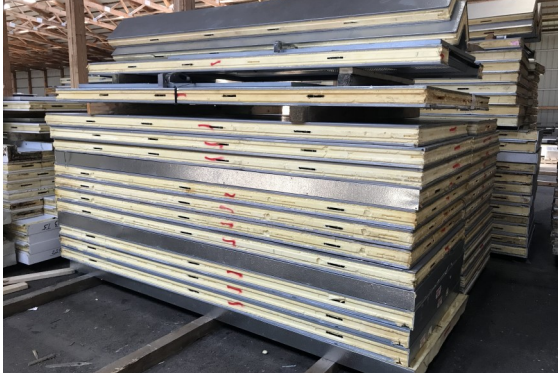

Ceiling support: I-beam & hangers.

**20' x 20' x 10'4"H (11'2"H with beam)
Cooler or Freezer
Wall & Ceiling Panels Diagram**

**39-2018
Color code: Red
Not drawn to scale.**

20' x 20' x 10'4"H (11'2"H with beam)
Cooler or Freezer

39-2018
Red

**20' x 20' x 10'4"H (11'2"H with beam)
Cooler or Freezer**

**39-2018
Red**