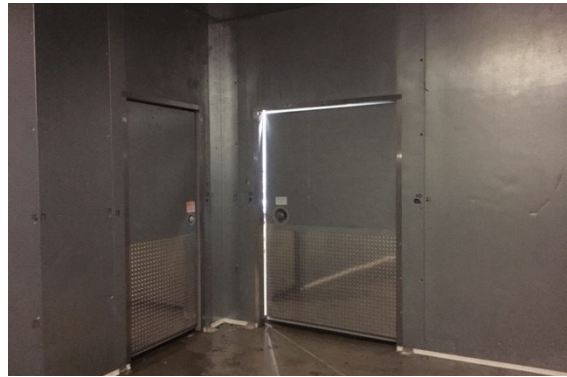

Ceiling support: I-beam & hangers.

**20' x 20' x 10'4"H (11'2"H with beam)
Cooler or Freezer
Wall & Ceiling Panels Diagram**

**39-2018
Color code: Red
Not drawn to scale.**

20' x 20' x 10'4"H (11'2"H with beam)
Cooler or Freezer

39-2018
Red

**20' x 20' x 10'4"H (11'2"H with beam)
Cooler or Freezer**

**39-2018
Red**