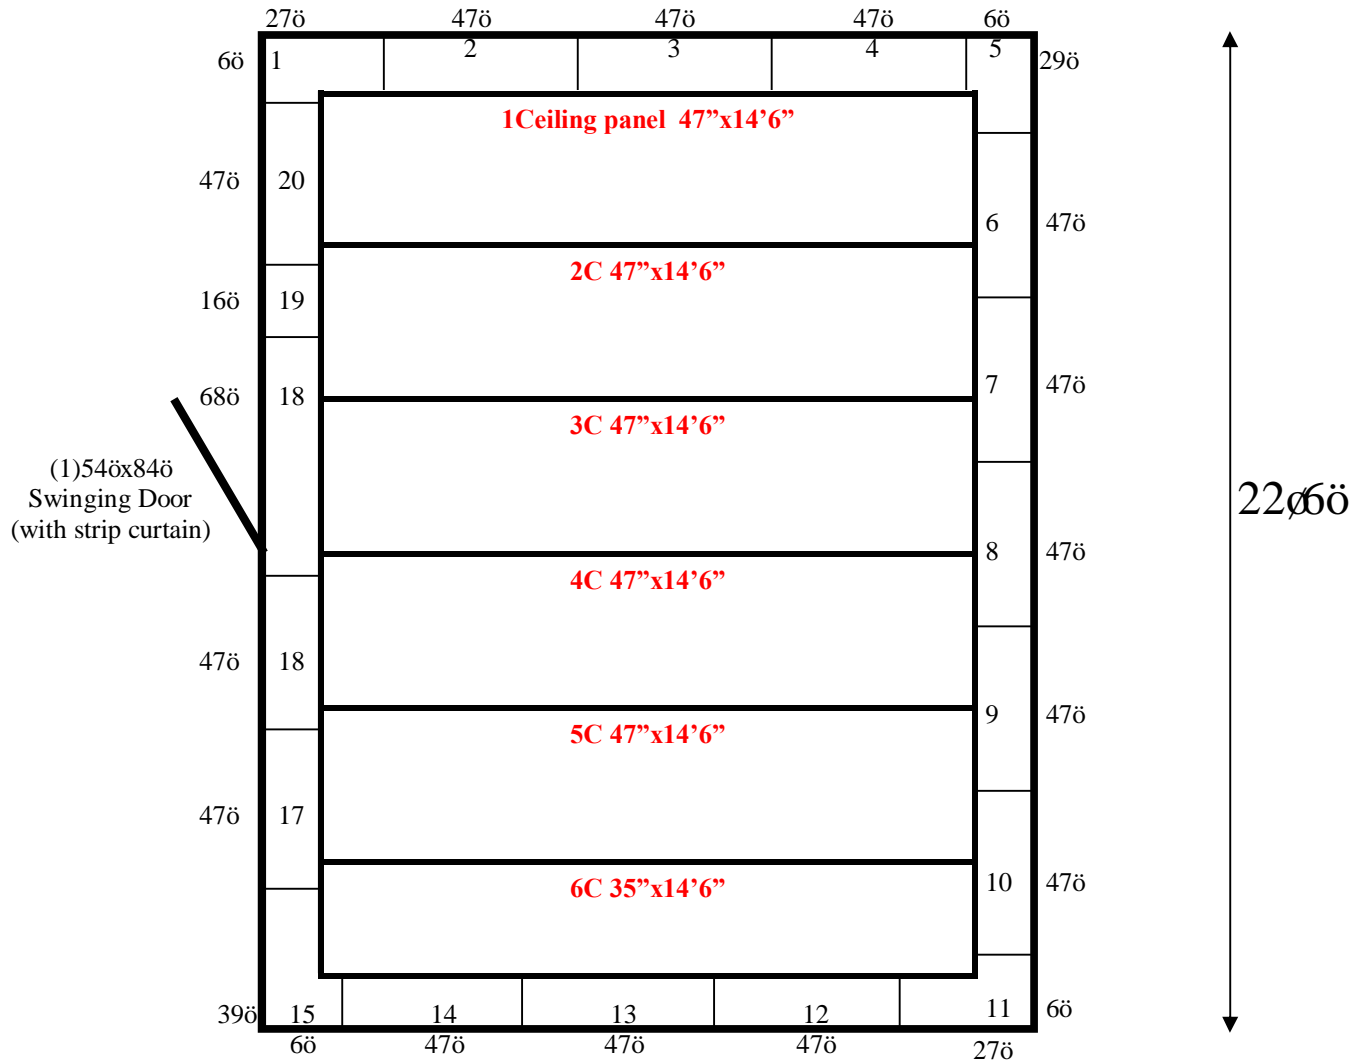

14ø6ö

Ceiling lags down.

14'6" x 22'6" x 8'5" H
Cooler or Freezer
Wall & Ceiling Panels Diagram

28-15
Red Yellow
Not drawn to scale.

14'6" x 22'6" x 8'5" H
Cooler or Freezer

28-15
Red Yellow