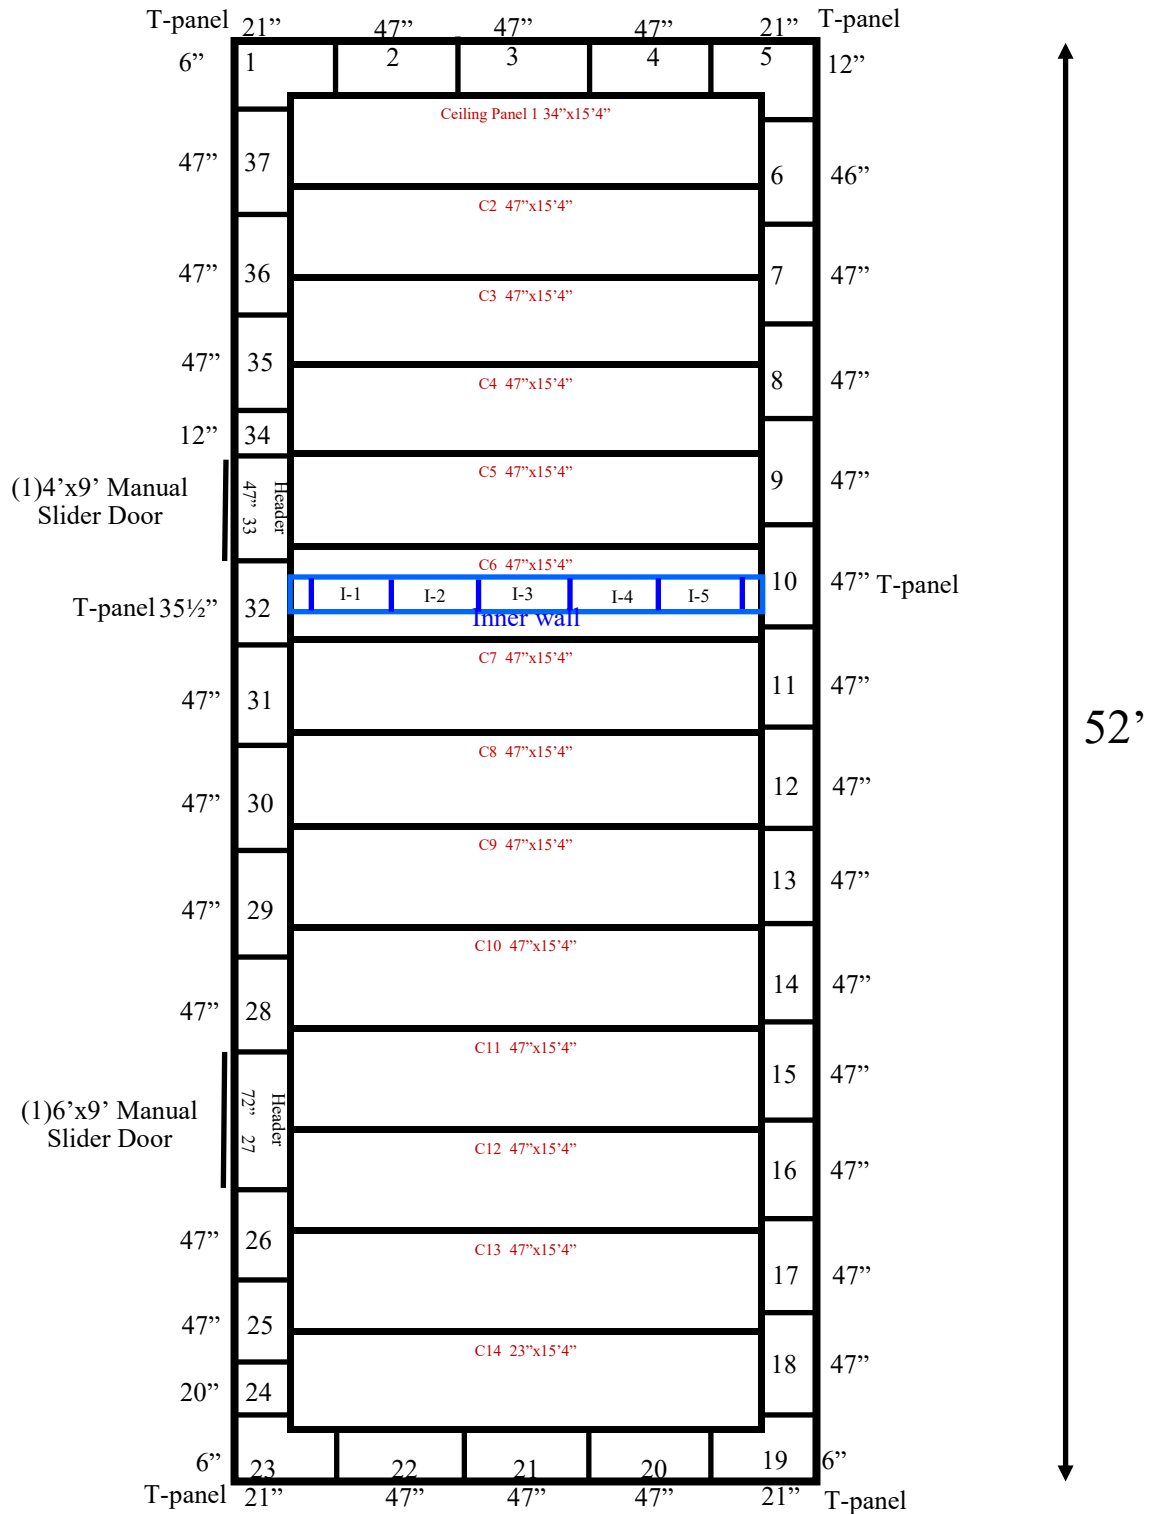

15'4"

Notes:  
Inner wall 3 (I-3) has 6'x9' opening.

**15'4" x 52' x 12' H  
Cooler or Freezer  
Wall & Ceiling Panels Diagram**

**7-2018  
Blue  
Not drawn to scale.**

**15'4" x 52' x 12' H  
Cooler or Freezer**

**7-2018  
Blue**

**15'4" x 52' x 12' H  
Cooler or Freezer**

**7-2018  
Blue**