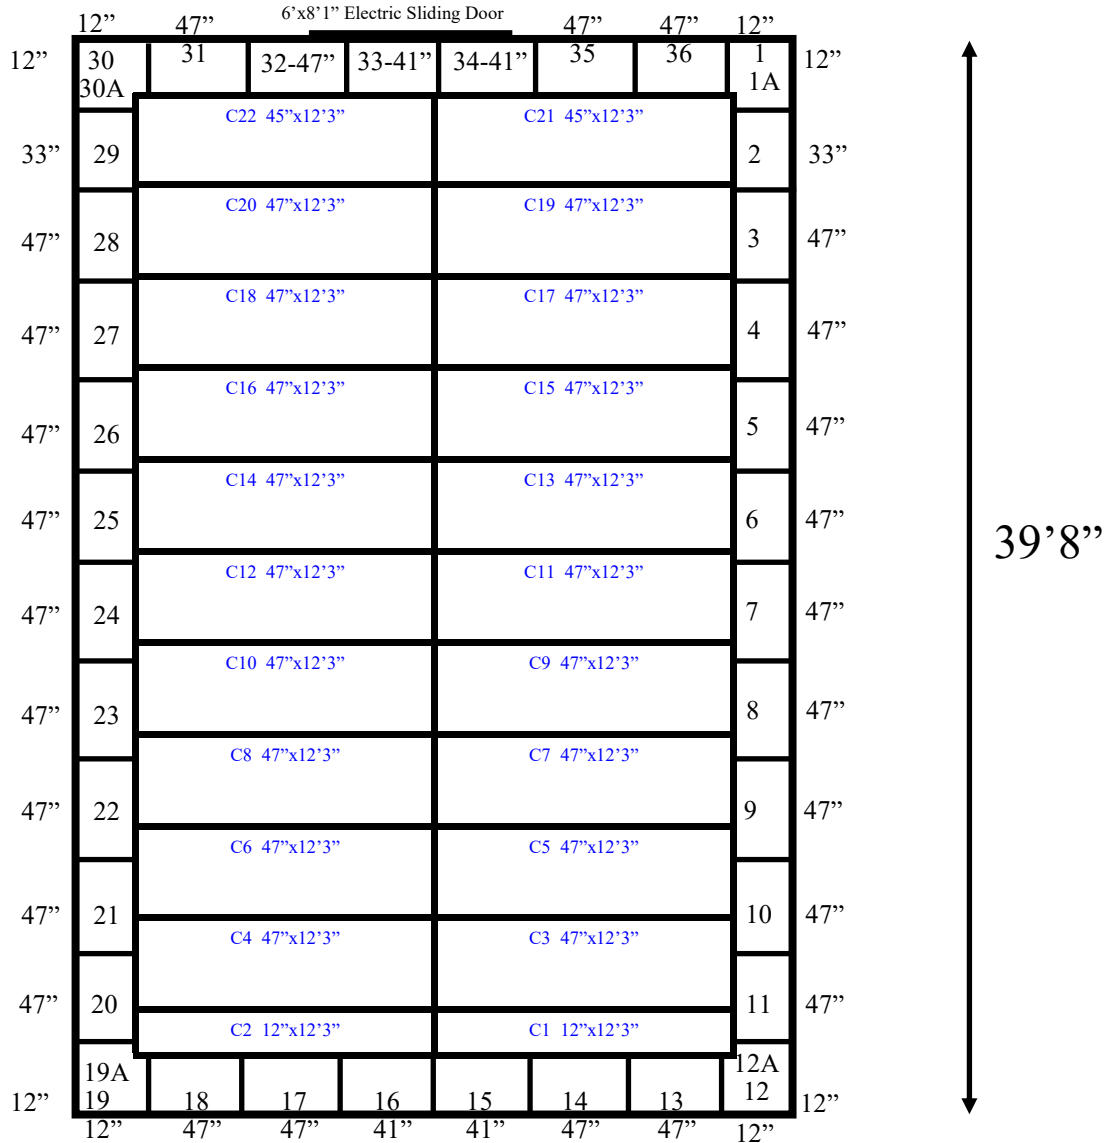

24'6"

3 piece frame header #'s 32, 33, 34.

Notes:  
 Corners are double stacked.  
 Ceiling support: hangers.

**24'6" x 39'8" x 12'1" H**  
**Cooler or Freezer**  
**Wall & Ceiling Panels Diagram**

**28-2018**  
**Color code: Green**  
**Not drawn to scale.**

**24'6" x 39'8" x 12'1" H**  
**Cooler or Freezer**

**28-2018**  
**Green**

**24'6" x 39'8" x 12'1" H**  
**Cooler or Freezer**

**28-2018**  
**Green**