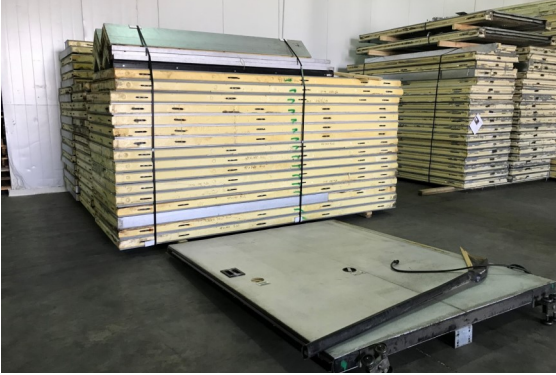

24'6"

3 piece frame header #'s 32, 33, 34.

Notes:  
 Corners are double stacked.  
 Ceiling support: hangers.

**24'6" x 39'8" x 12'1" H**  
**Cooler or Freezer**  
**Wall & Ceiling Panels Diagram**

**28-2018**  
**Color code: Green**  
**Not drawn to scale.**

**24'6" x 39'8" x 12'1" H**  
**Cooler or Freezer**

**28-2018**  
**Green**

**24'6" x 39'8" x 12'1" H**  
**Cooler or Freezer**

**28-2018**  
**Green**