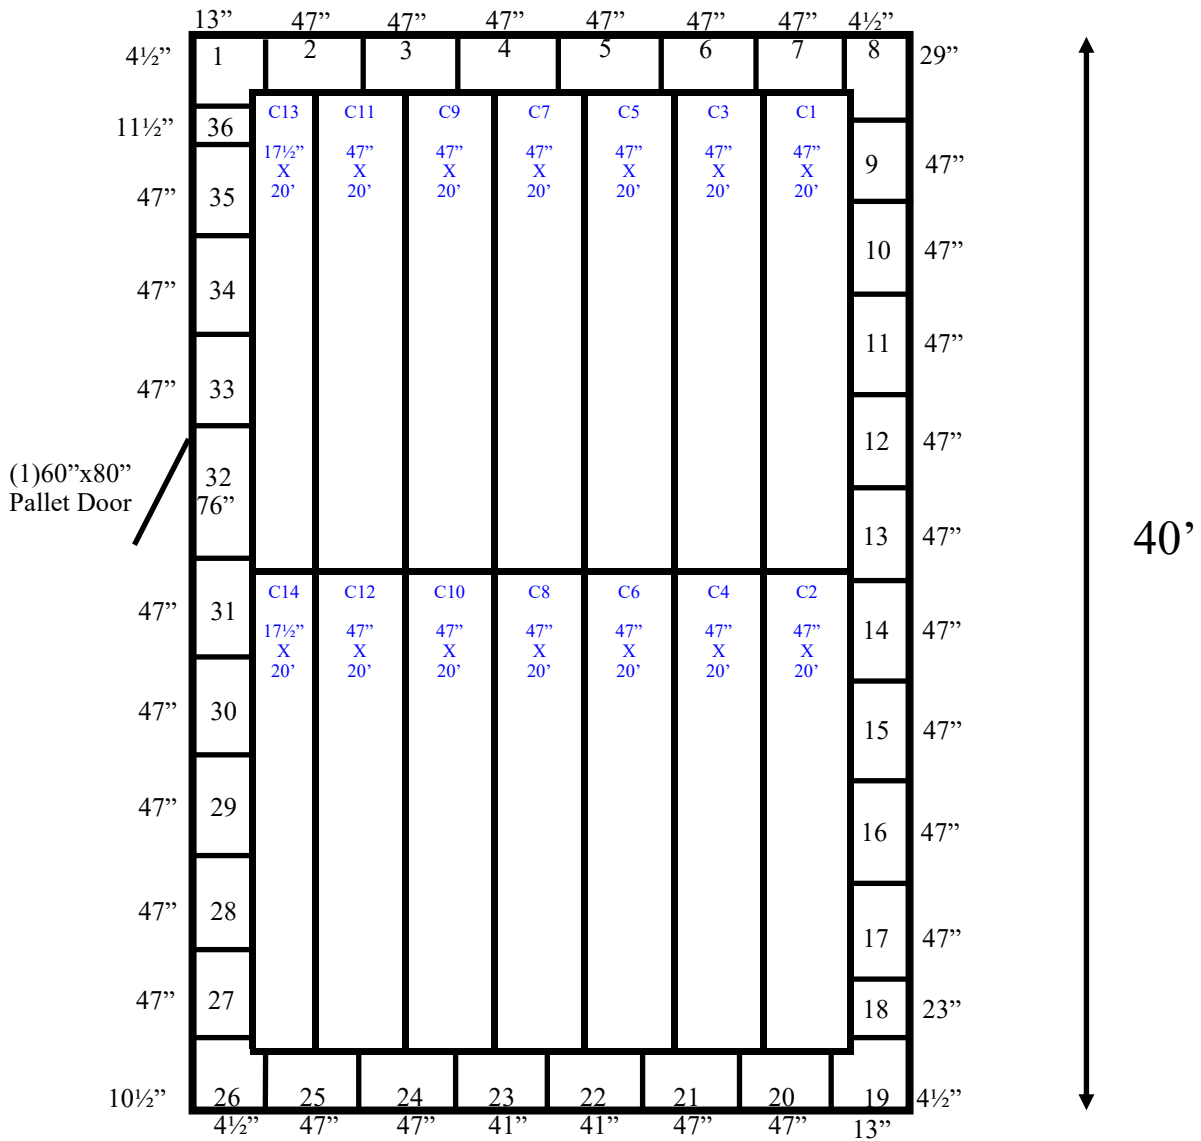

25'

Ceiling support: I Beam- panels sit inside.

25' x 40' x 12' H  
Cooler  
Wall & Ceiling Panels Diagram

28-2018  
Color code: Brown  
Not drawn to scale.

25' x 40' x 12' H  
Cooler

28-2018  
Brown

25' x 40' x 12' H  
Cooler

28-2018  
Brown

**25' x 40' x 12' H  
Cooler**

**28-2018  
Brown**