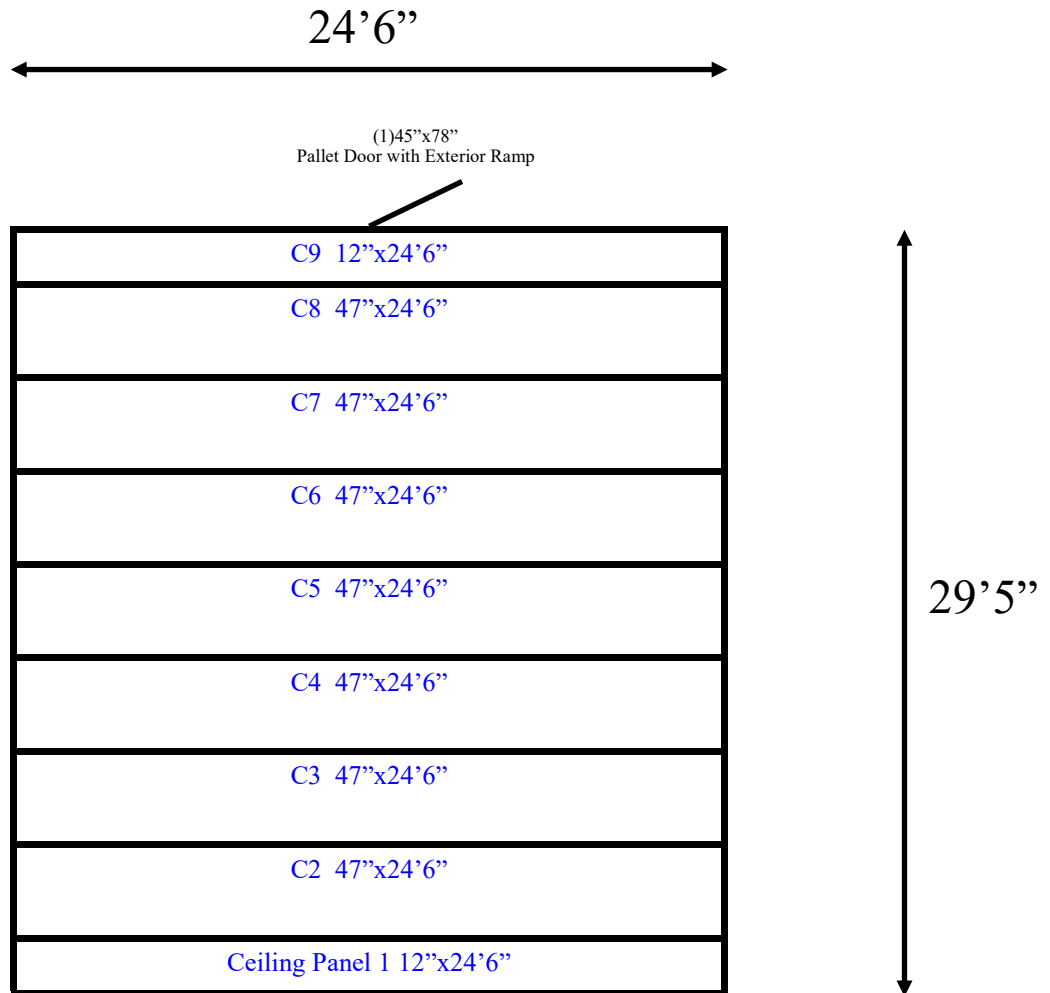

24'6" x 29'5" x 10'10" H
Freezer with Floor
Wall & Floor Panels Diagram

28-2018
Color code: No color
Not drawn to scale.

24'6" x 29'5" x 10'10" H
Freezer with Floor
Ceiling Panels Diagram

28-2018
Color code: No color
Not drawn to scale.

**24'6" x 29'5" x 10'10" H
Freezer With Floor**

**28-2018
No color**