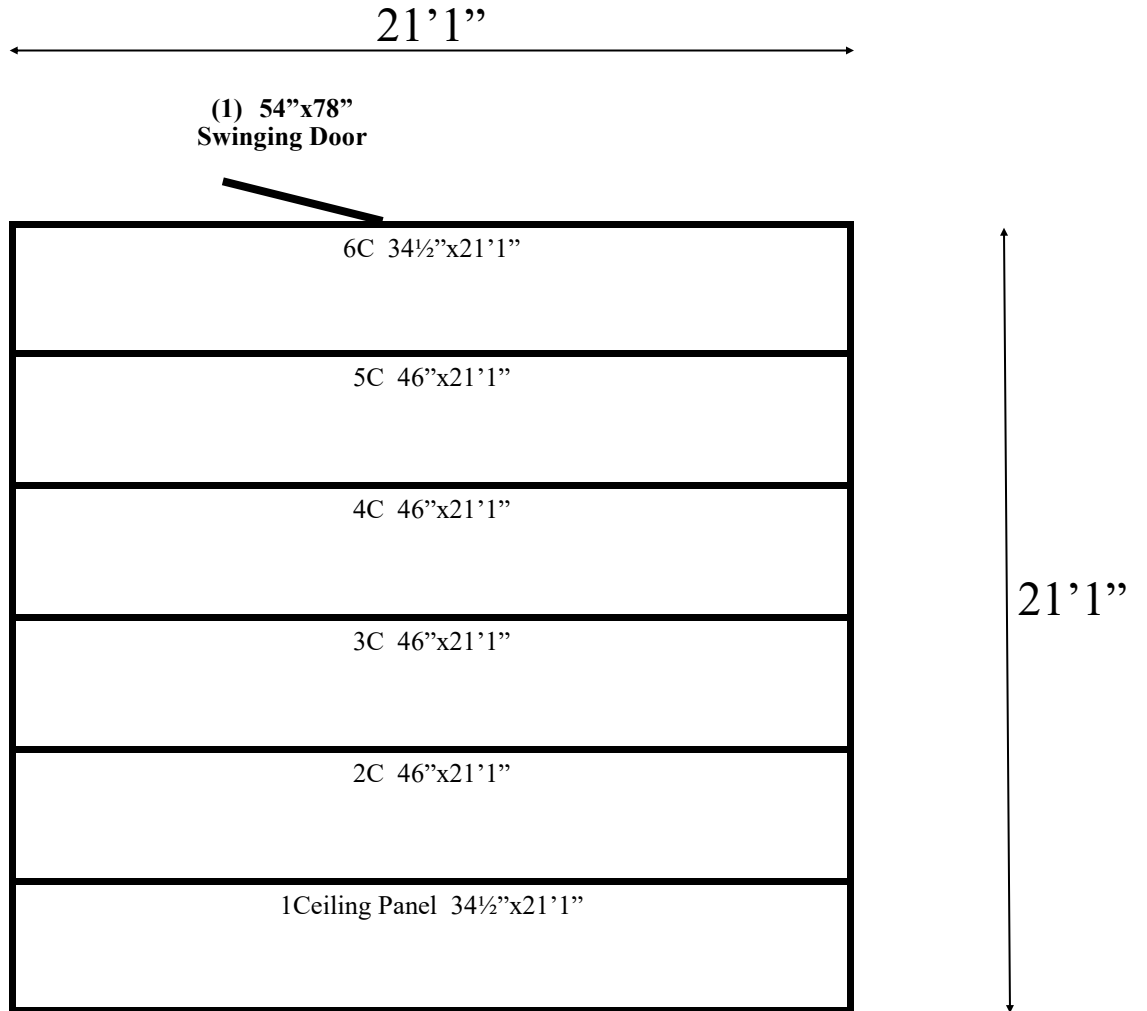

**21'1" x 21'1" x 8'6" H
Freezer with Floor
Wall & Floor Panels Diagram**

**18-18
Blue
Not drawn to scale.**

**21'1" x 21'1" x 8'6" H
Freezer with Floor
Ceiling Panels Diagram**

**18-18
Blue
Not drawn to scale.**

**21'1" x 21'1" x 8'6" H
Freezer with Floor**

**18-18
blue**

**21'1" x 21'1" x 8'6" H
Freezer with Floor**

**18-18
blue**