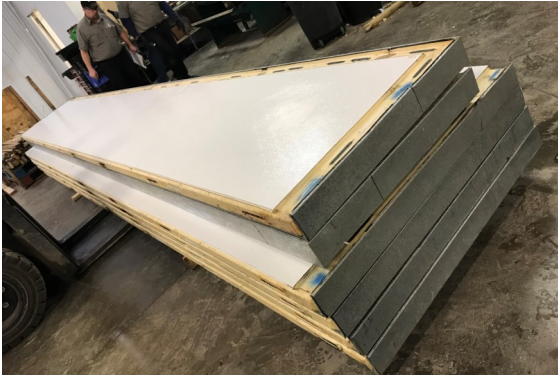

**21'1" x 21'1" x 8'6" H
Freezer with Floor
Wall & Floor Panels Diagram**

**18-18
Blue
Not drawn to scale.**

**21'1" x 21'1" x 8'6" H
Freezer with Floor
Ceiling Panels Diagram**

**18-18
Blue
Not drawn to scale.**

**21'1" x 21'1" x 8'6" H
Freezer with Floor**

**18-18
blue**

**21'1" x 21'1" x 8'6" H
Freezer with Floor**

**18-18
blue**