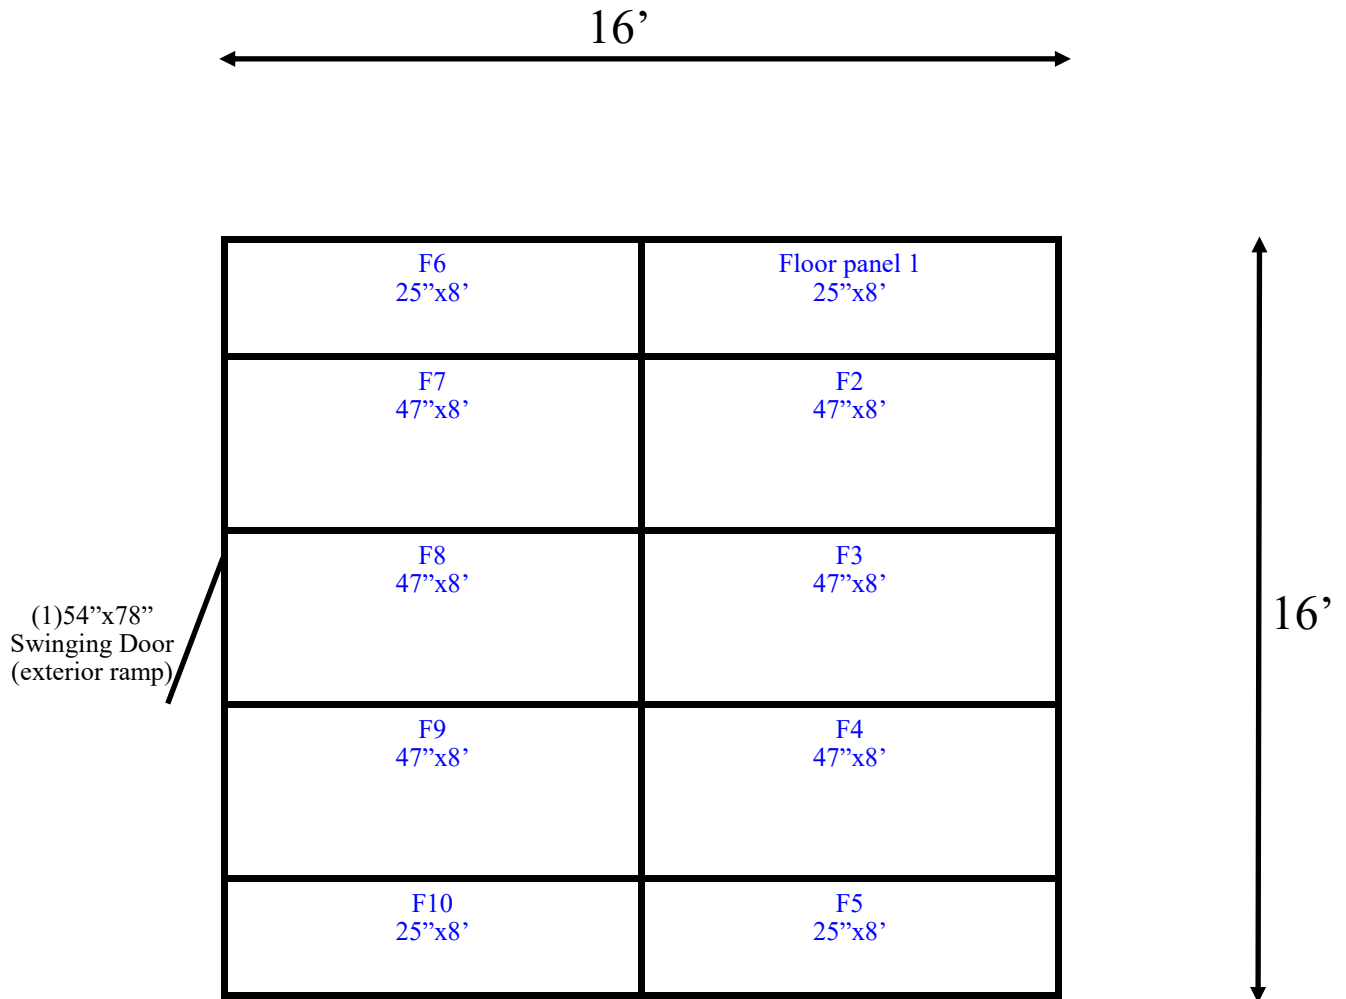

**16' x 16' x 9'6" H
Freezer With Floor
Wall & Ceiling Panels Diagram**

**25-2018
Color code: No color
Not drawn to scale.**

**16' x 16' x 9'6" H
Freezer With Floor
Floor Panels Diagram**

**25-2018
Color code: No color
Not drawn to scale.**

**16' x 16' x 9'6" H
Freezer With Floor**

**25-18
No color**

**16' x 16' x 9'6" H
Freezer With Floor**

**25-18
No color**