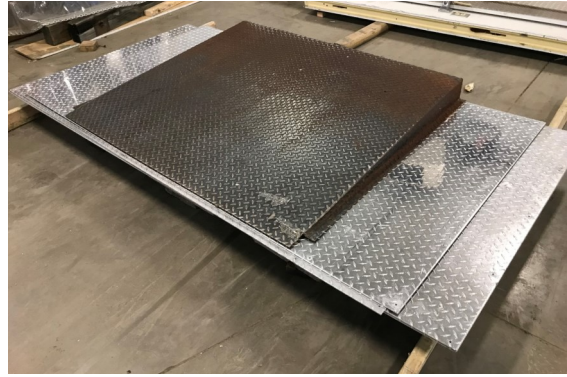

**16' x 16' x 9'6" H
Freezer With Floor
Wall & Ceiling Panels Diagram**

**25-2018
Color code: No color
Not drawn to scale.**

**16' x 16' x 9'6" H
Freezer With Floor
Floor Panels Diagram**

**25-2018
Color code: No color
Not drawn to scale.**

**16' x 16' x 9'6" H
Freezer With Floor**

**25-18
No color**

**16' x 16' x 9'6" H
Freezer With Floor**

**25-18
No color**