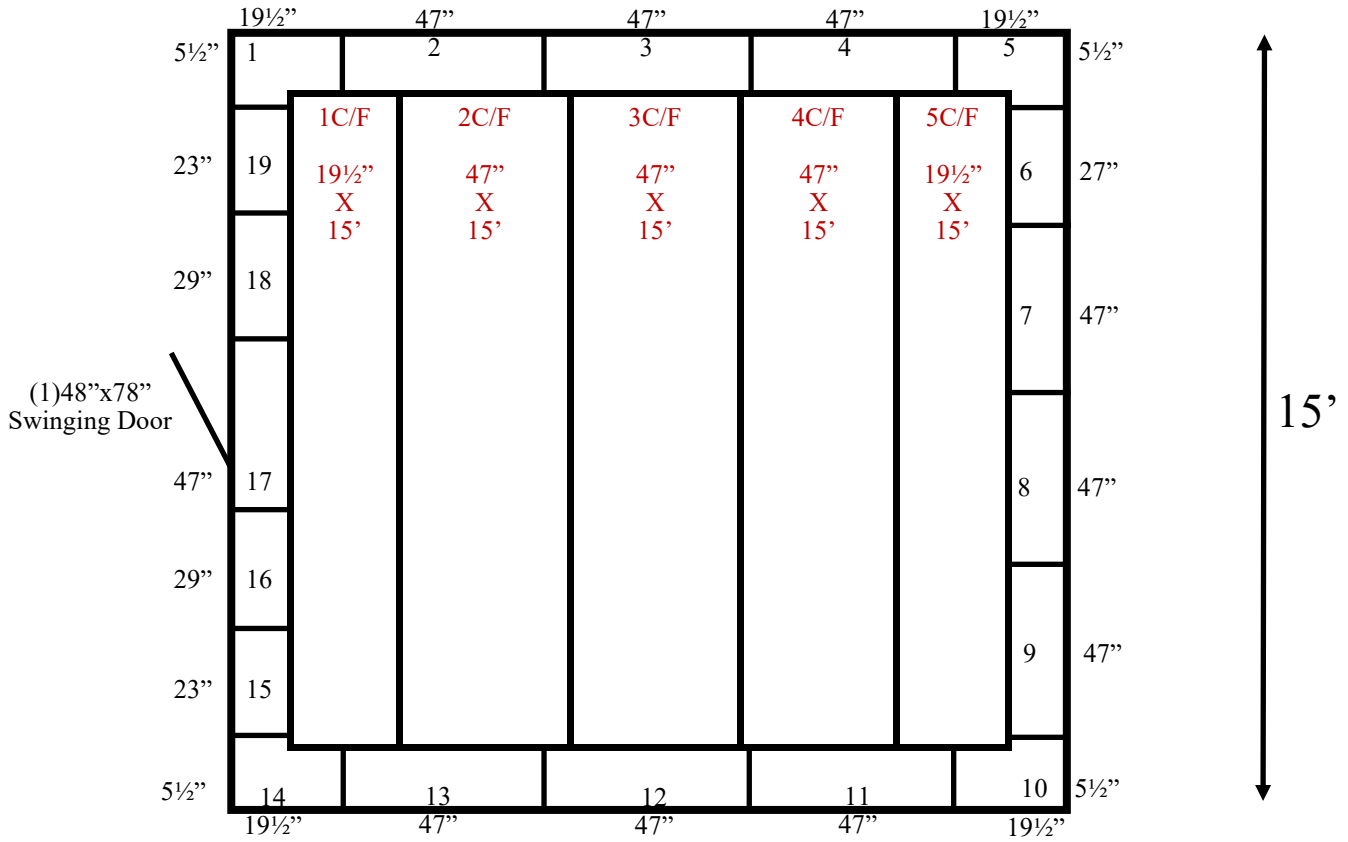

15'

**15' x 15' x 8' H
Freezer with Floor
Wall, Ceiling & Floor Panels Diagram**

**8-2018
Color code: No color
Not drawn to scale.**

**15' x 15' x 8' H
Freezer with Floor**

**8-2018
No color**