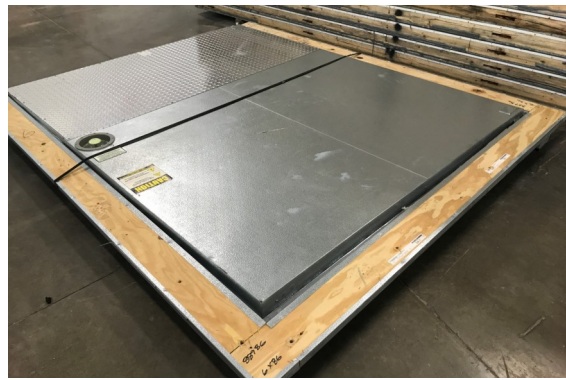

**16' x 38' x 16' H
Cooler or Freezer
Wall & Ceiling Panels Diagram**

**38-2017
Color code: Black
Not drawn to scale.**

**16' x 38' x 16' H
Cooler**

**38-2017
Black**

**16' x 38' x 16' H
Cooler**

**38-2017
Black**