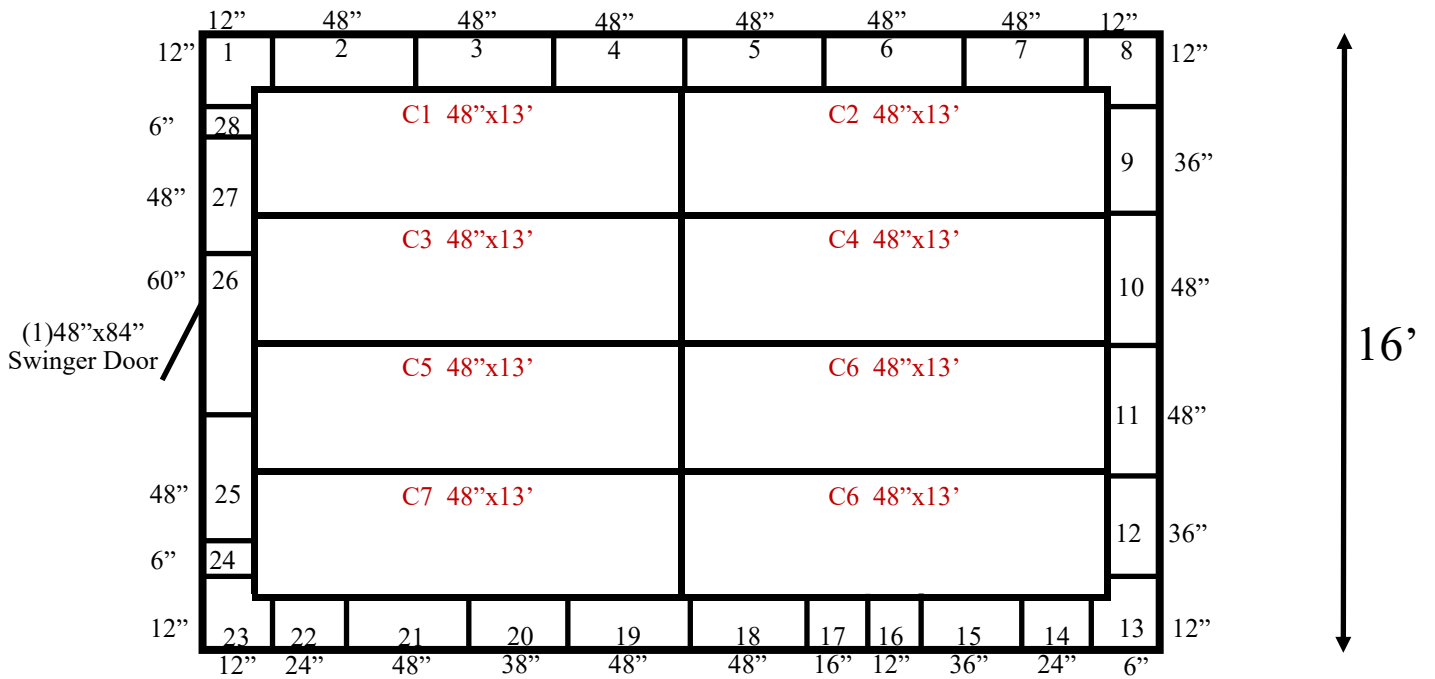

26'

Ceiling support: I-beam, hangers

16' x 26' x 9'4"H (10'2"H with beam)
Cooler or Freezer
Wall & Ceiling Panels Diagram

1-2018
Color code: Orange
Not drawn to scale.

16' x 26' x 9'4"H (10'2"H with beam)
Cooler or Freezer