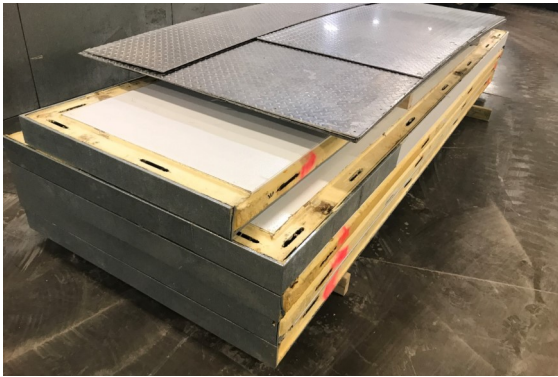

11'6" x 18'3" x 8'6" H
Freezer With Floor
Wall, Ceiling & Floor Panels Diagram

109-2017
Color code: Pink
Not drawn to scale.

**11'6" x 18'3" x 8'6" H
Freezer With Floor**

**109-2017
Pink**