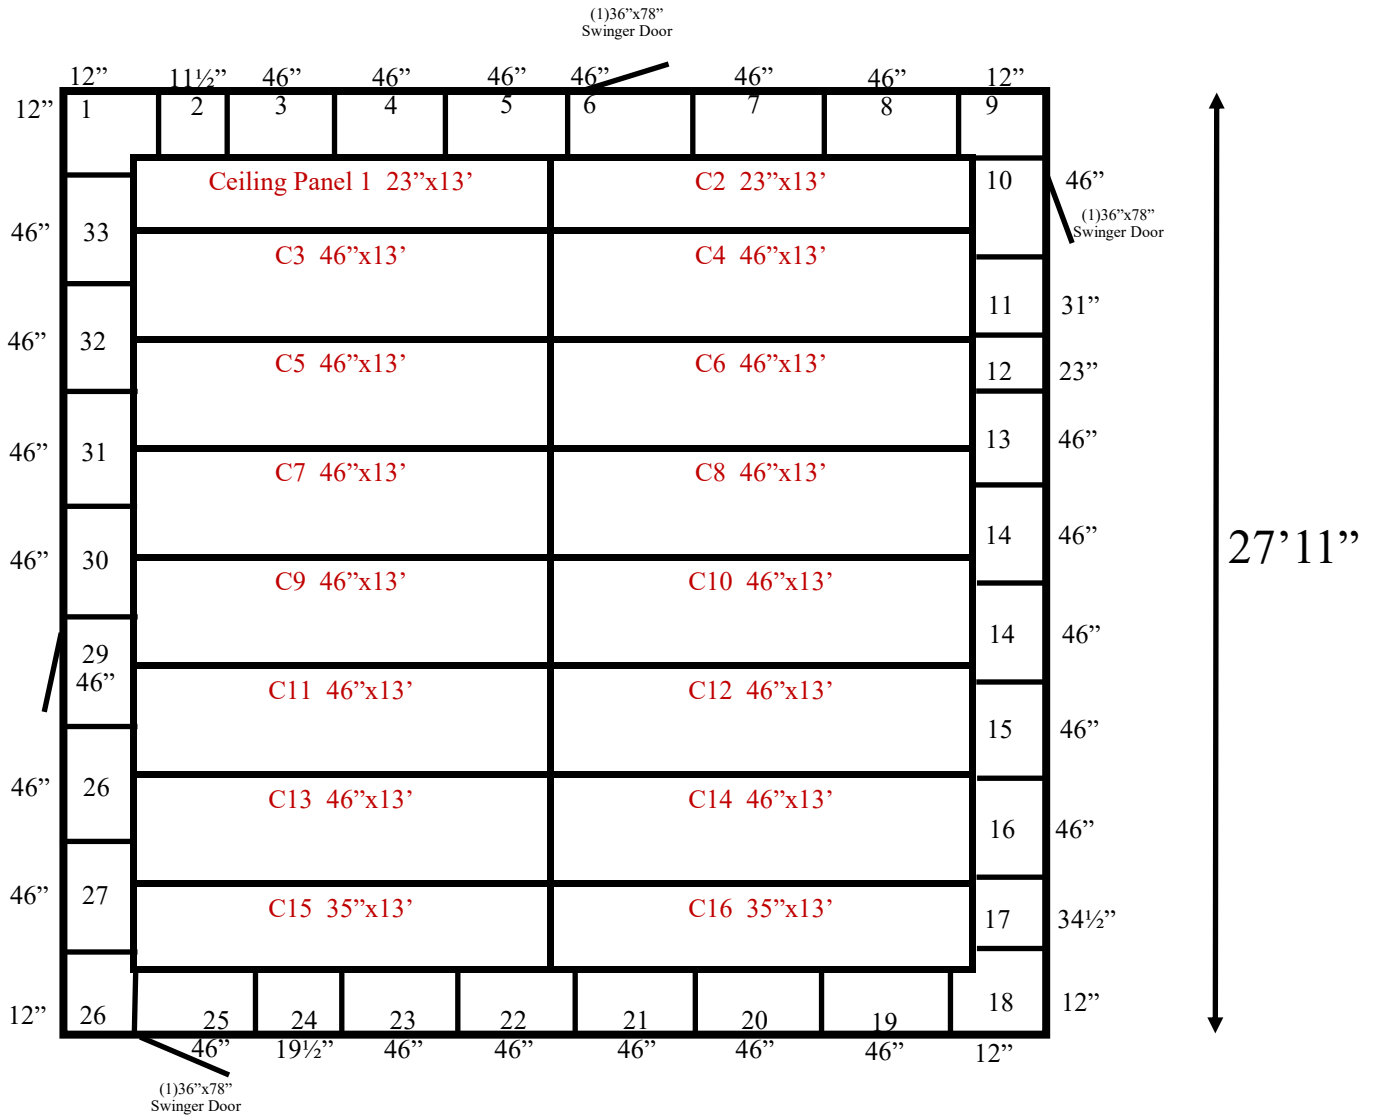

26'

26' x 27'11" x 9'2" H  
Cooler or Freezer  
Wall & Ceiling Panels Diagram

93-2017  
Color code: Black  
Not drawn to scale.

**26' x 27'11" x 9'2" H  
Cooler or Freezer**

**93-2017  
Black**

**26' x 27'11" x 9'2" H  
Cooler or Freezer**

**93-2017  
Black**