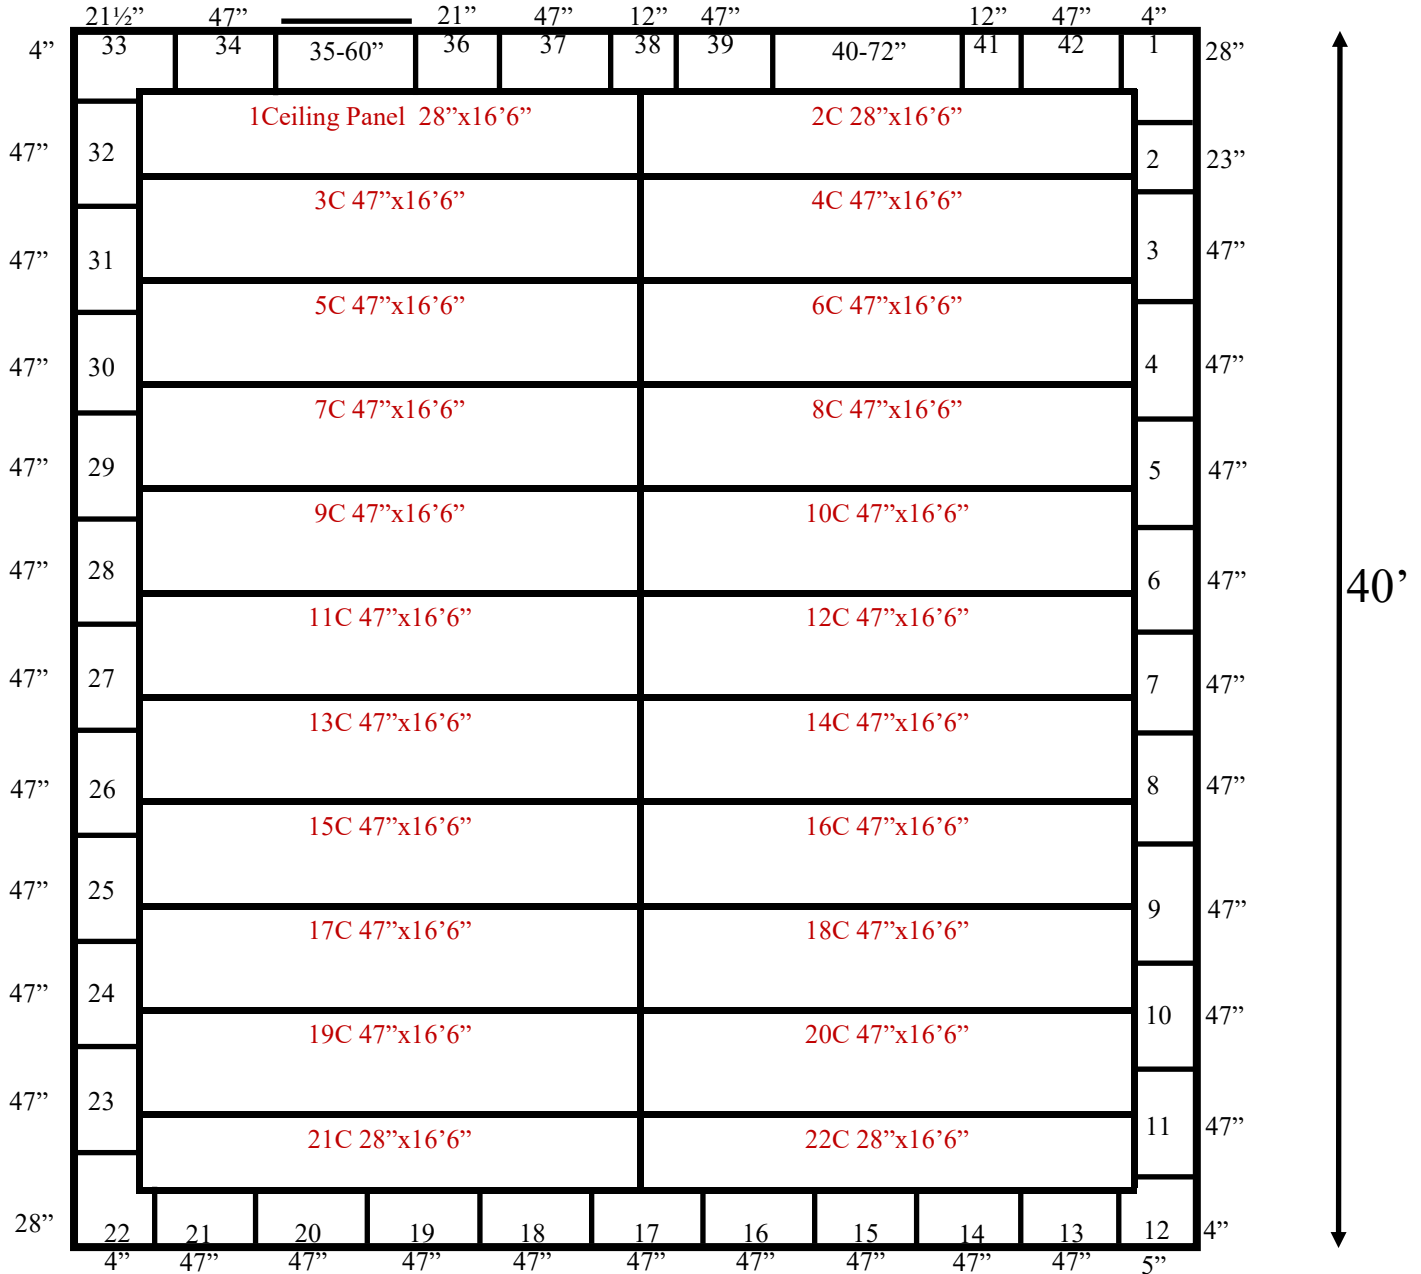

33'

(1)5'x8'
Manual Sliding Door

(1)6'x9'
Opening

33' x 40' x 12' H
Cooler or Freezer
Wall Panels & Ceiling Panels Diagram

104-17
Color code: No color
Not drawn to scale.

33' x 40' x 12' H
Cooler or Freezer

104-2017
No color

33' x 40' x 12' H
Cooler or Freezer

104-2017
No color

33' x 40' x 12' H
Cooler or Freezer

104-2017
No color