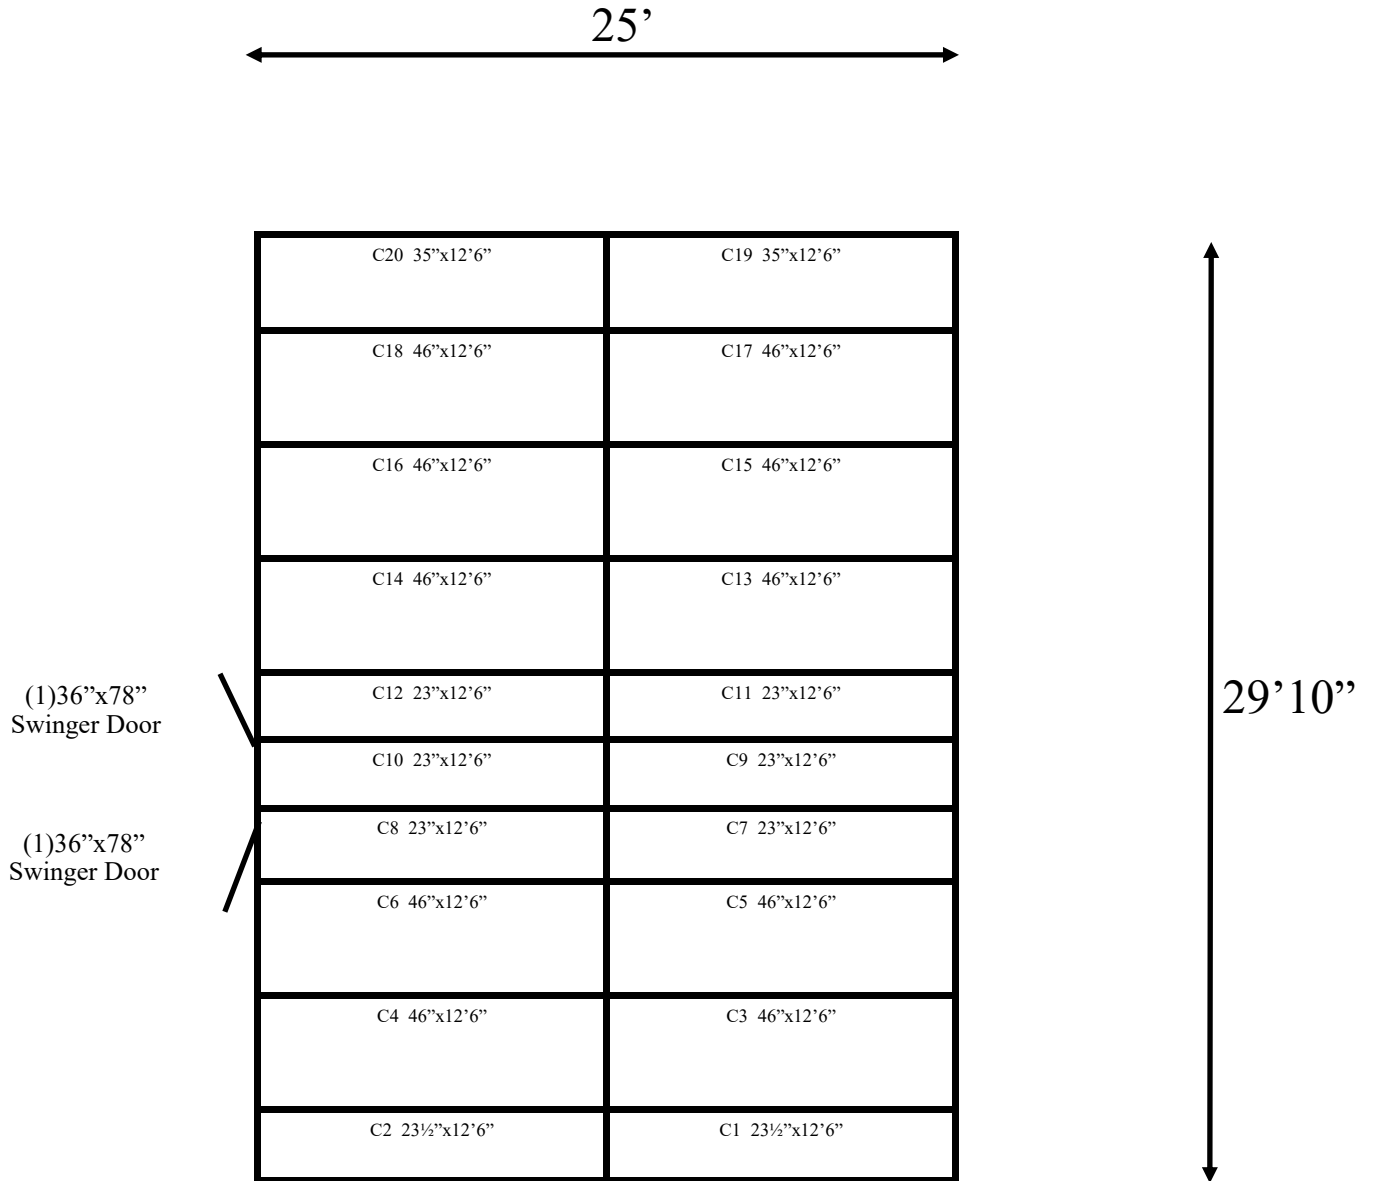

25' x 29'10" x 9'2" H
Cooler / Freezer Combination
Wall Panels Diagram

93-2017
Color code: Light blue
Not drawn to scale.

25' x 29'10" x 9'2" H
Cooler / Freezer Combination
Ceiling Panels Diagram

93-2017
Color code: Light blue
Not drawn to scale.

25' x 29'10" x 9'2" H
Cooler or Freezer

93-2017
Light Blue