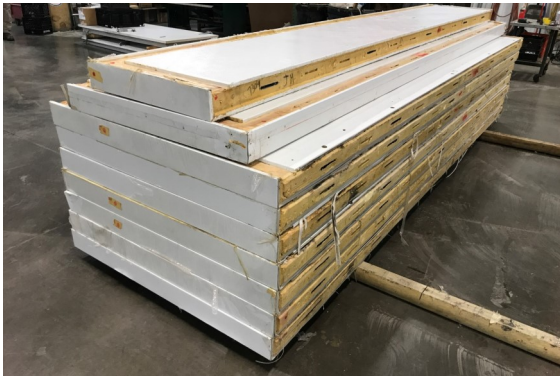

12'7" x 31'9" x 9'2" H  
Cooler or Freezer  
Wall & Ceiling Panels Diagram

93-2017  
Color code: Red  
Not drawn to scale.

**12'7" x 31'9" x 9'2" H  
Cooler or Freezer**

**93-2017  
Red**