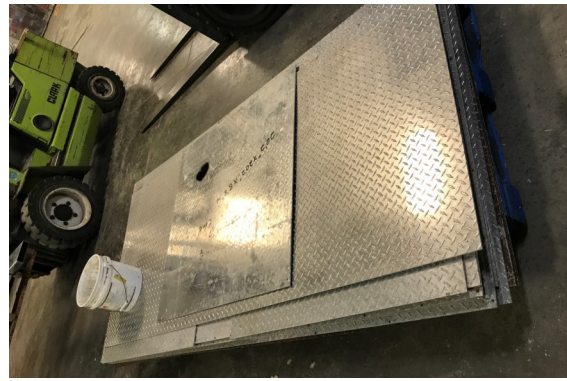

20'2"

Ceiling support: I-beam & hangers

20'2" x 20'2" x 8'8" H
Freezer with Floor
Wall & Ceiling Panels Diagram

86-2017
Black

20'2" x 20'2" x 8'8" H
Freezer with Floor

86-2017
Black