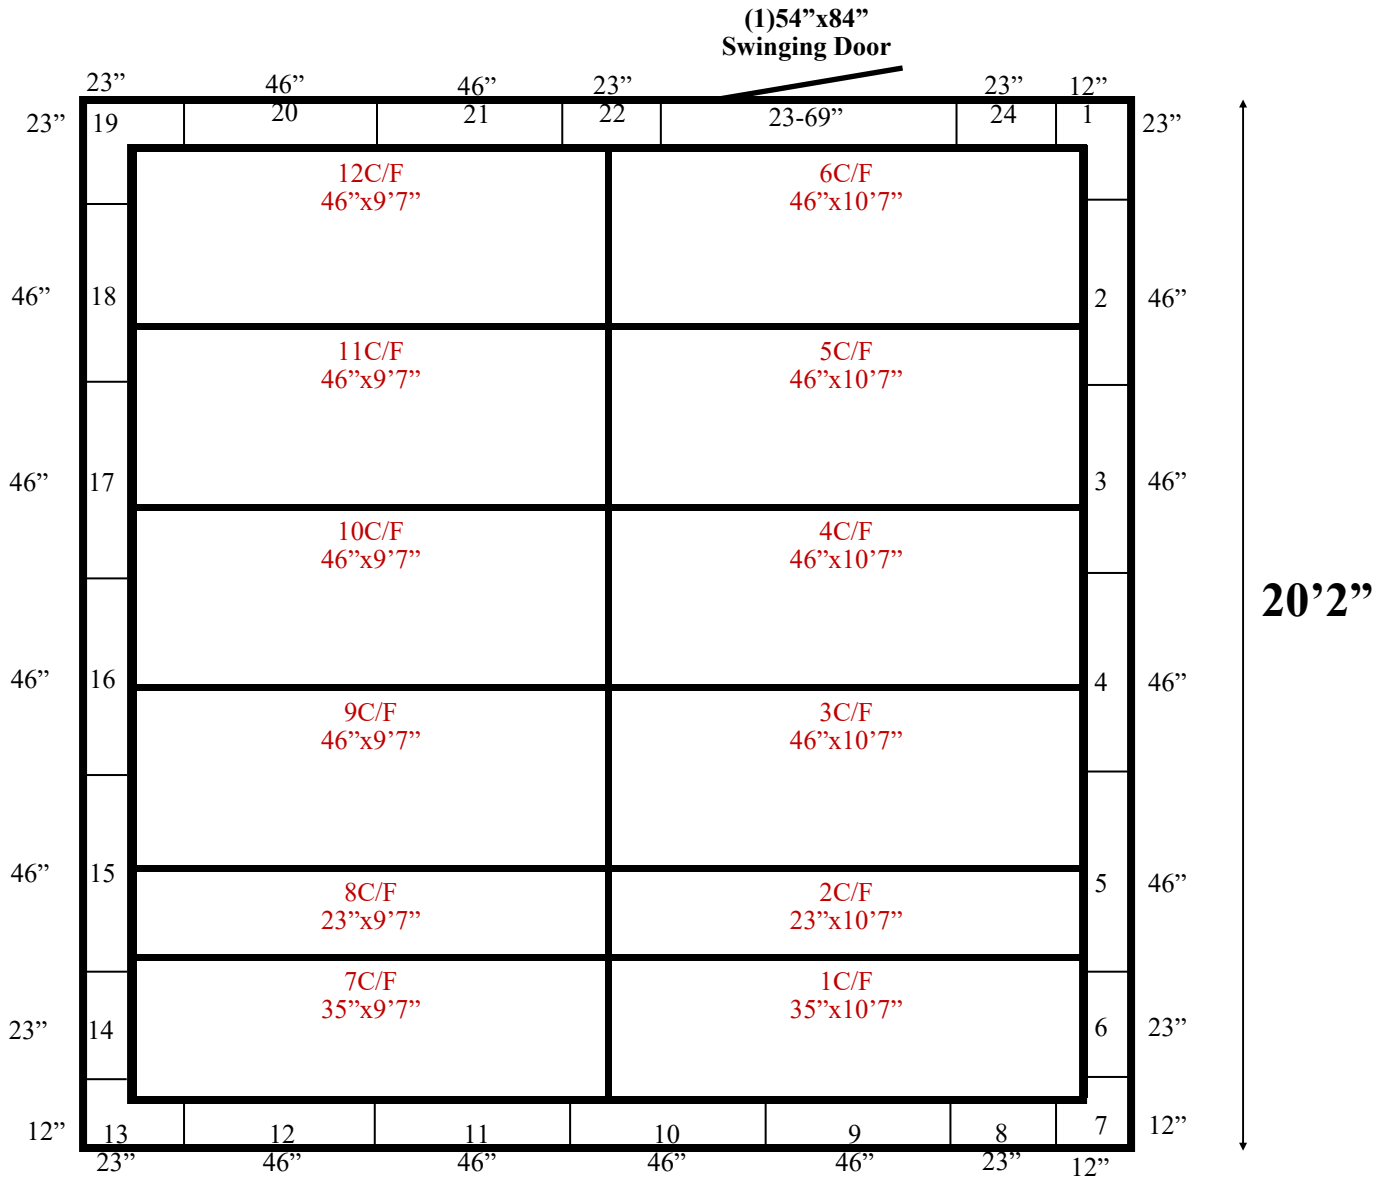

20'2"

Ceiling support: I-beam & hangers

20'2" x 20'2" x 8'8" H
Freezer with Floor
Wall & Ceiling Panels Diagram

86-2017
Black

20'2" x 20'2" x 8'8" H
Freezer with Floor

86-2017
Black