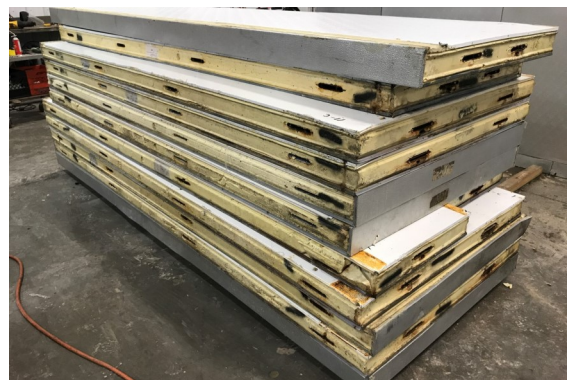

20'2"

Ceiling support: I-beam & hangers

20'2" x 20'2" x 8'8" H
Freezer with Floor
Wall & Ceiling Panels Diagram

86-2017
Black

20'2" x 20'2" x 8'8" H
Freezer with Floor

86-2017
Black