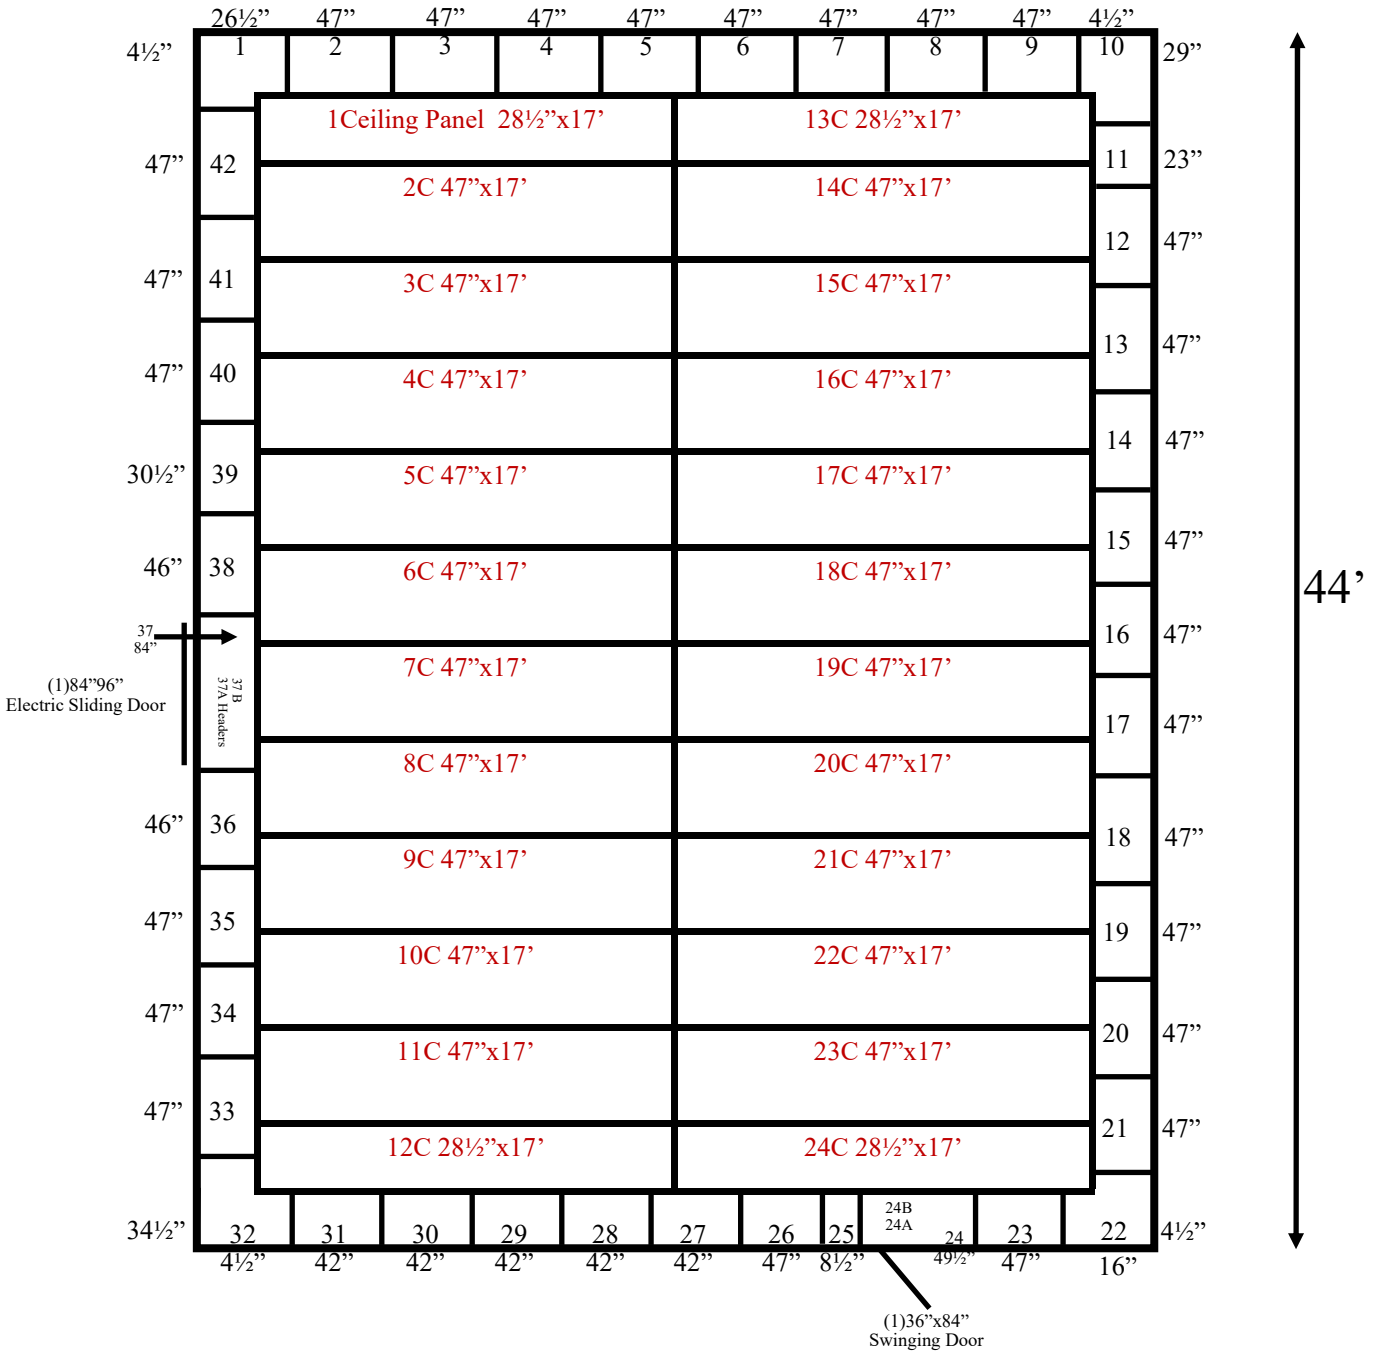

34'

34' x 44' x 13'4" H  
Cooler or Freezer  
Wall Panels & Ceiling Panels Diagram

80-17  
Color code: No color  
Not drawn to scale.

**34' x 44' x 13'4" H  
Cooler or Freezer**

**80-2017  
No color**

**34' x 44' x 13'4" H**  
**Cooler or Freezer**

**80-2017**  
**No color**

**34' x 44' x 13'4" H  
Cooler or Freezer**

**80-2017  
No color**