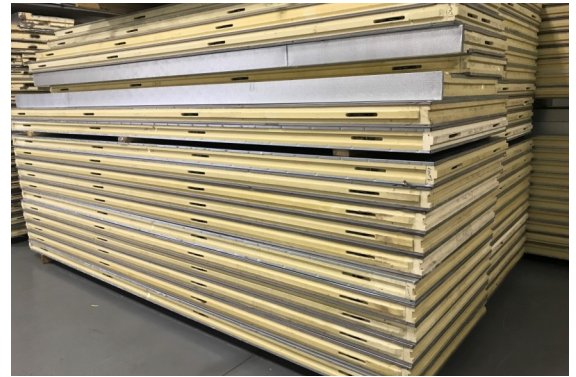

34'

34' x 44' x 13'4" H  
Cooler or Freezer  
Wall Panels & Ceiling Panels Diagram

80-17  
Color code: No color  
Not drawn to scale.

**34' x 44' x 13'4" H  
Cooler or Freezer**

**80-2017  
No color**

**34' x 44' x 13'4" H**  
**Cooler or Freezer**

**80-2017**  
**No color**

**34' x 44' x 13'4" H  
Cooler or Freezer**

**80-2017  
No color**