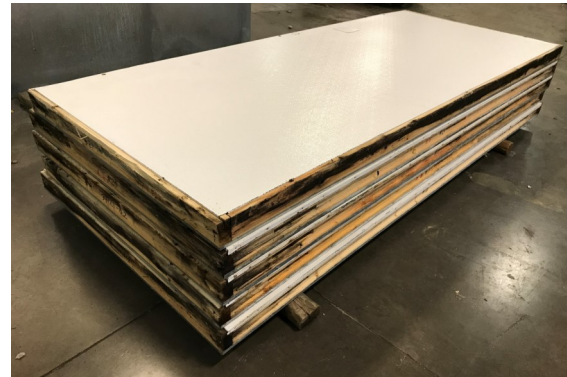

9' x 19'6" x 9'11"H
Cooler
Wall & Ceiling Panels Diagram

87-2017
Color code: No color
Not drawn to scale.

**9' x 19'6" x 9'11"H
Cooler**

**87-2017
No color**