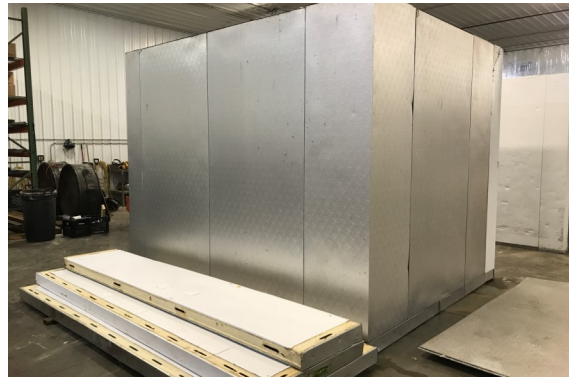

Ceiling & Floor panels layout the same.

8'8" x 10'7" x 8'8" H
Freezer With Floor
Wall, Ceiling & Floor Panels Diagram

81-2017
Color code: Silver
Not drawn to scale.

**8'8" x 10'7" x 8'8" H
Freezer With Floor**