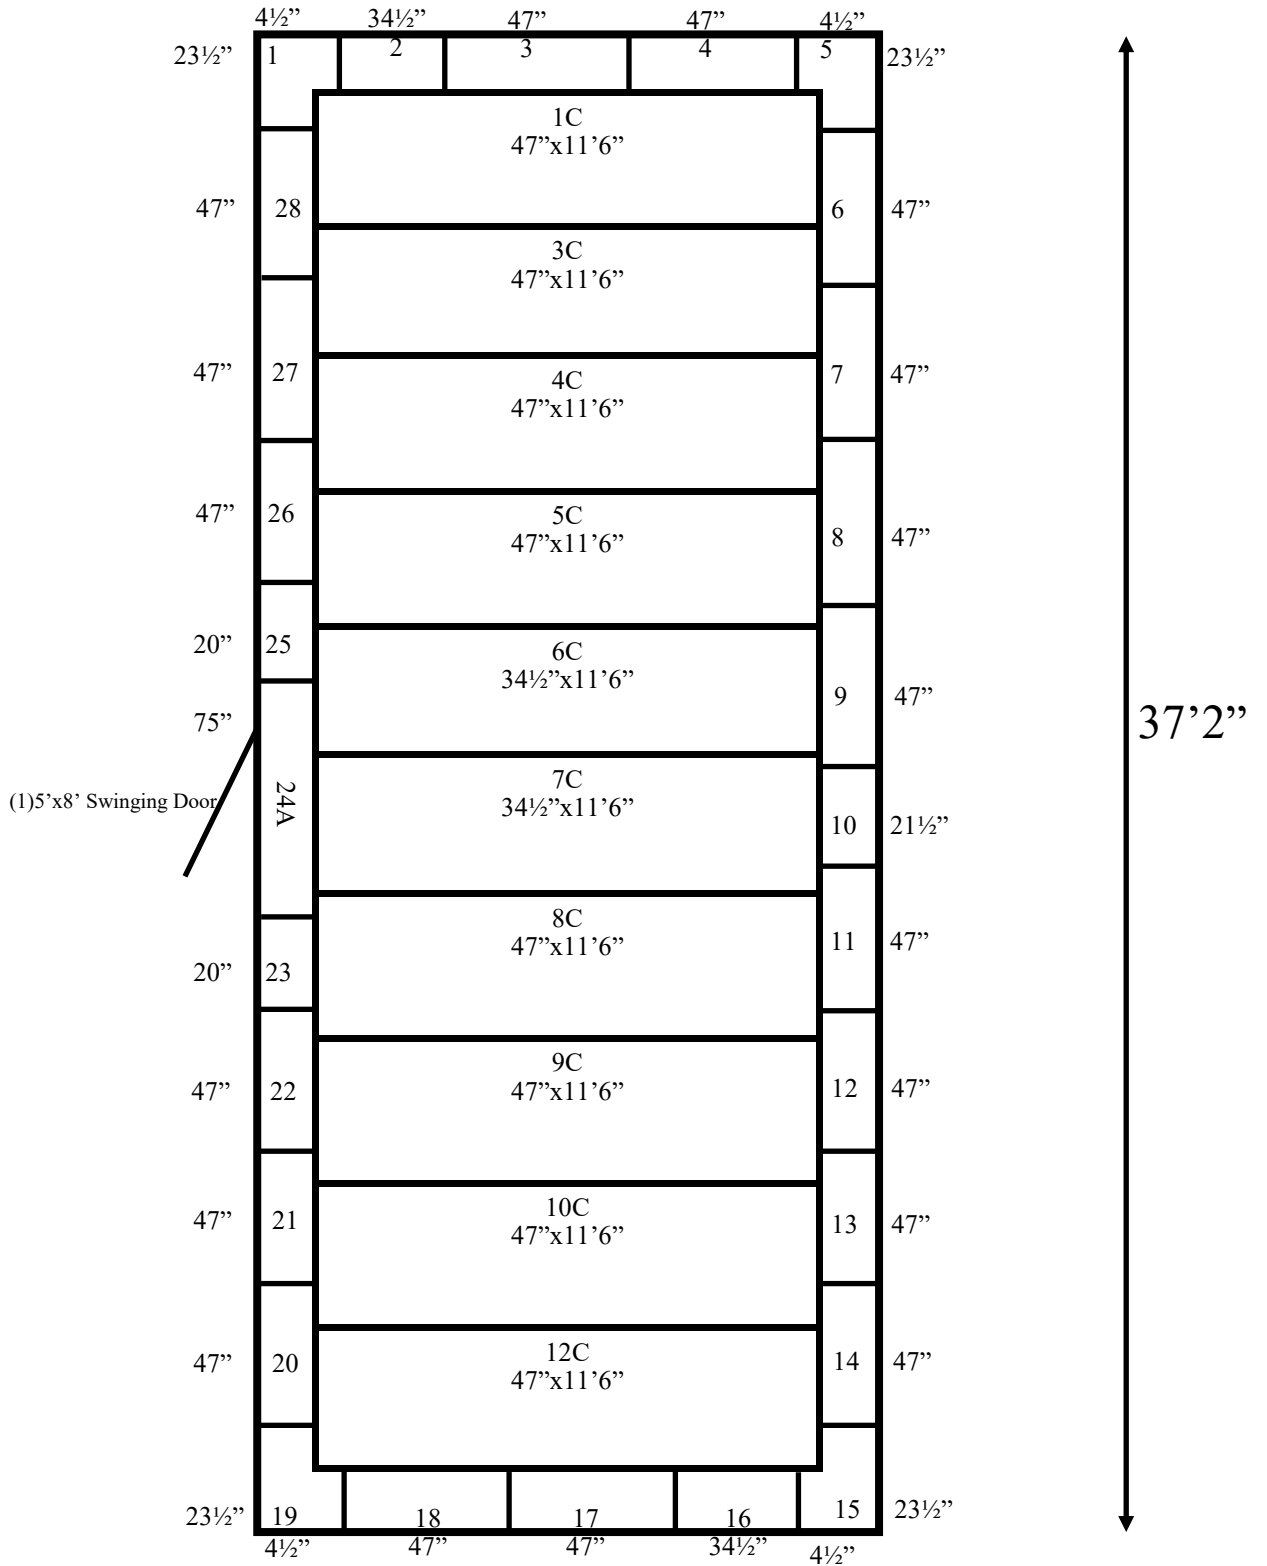

11'6"

11'6" x 37'2" x 12' H  
Cooler  
Wall & Ceiling Panels Diagram

66-2017  
Color code: no color  
Not drawn to scale.

**11'6" x 37'2" x 12' H  
Cooler**

**66-2017  
No color**