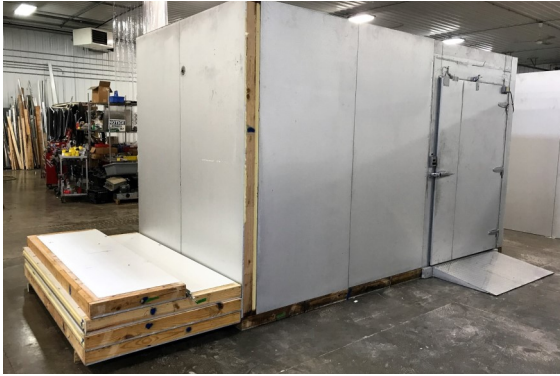

(1)Interior ramp, (1) Exterior ramp

7'6" x 14' x 9'1" H
Freezer with Floor
Wall & Ceiling Panels Diagram

65-2017
Color code: Blue
Not drawn to scale.

**7'6" x 14' x 9'1" H
Freezer with Floor**

**65-2017
Blue**