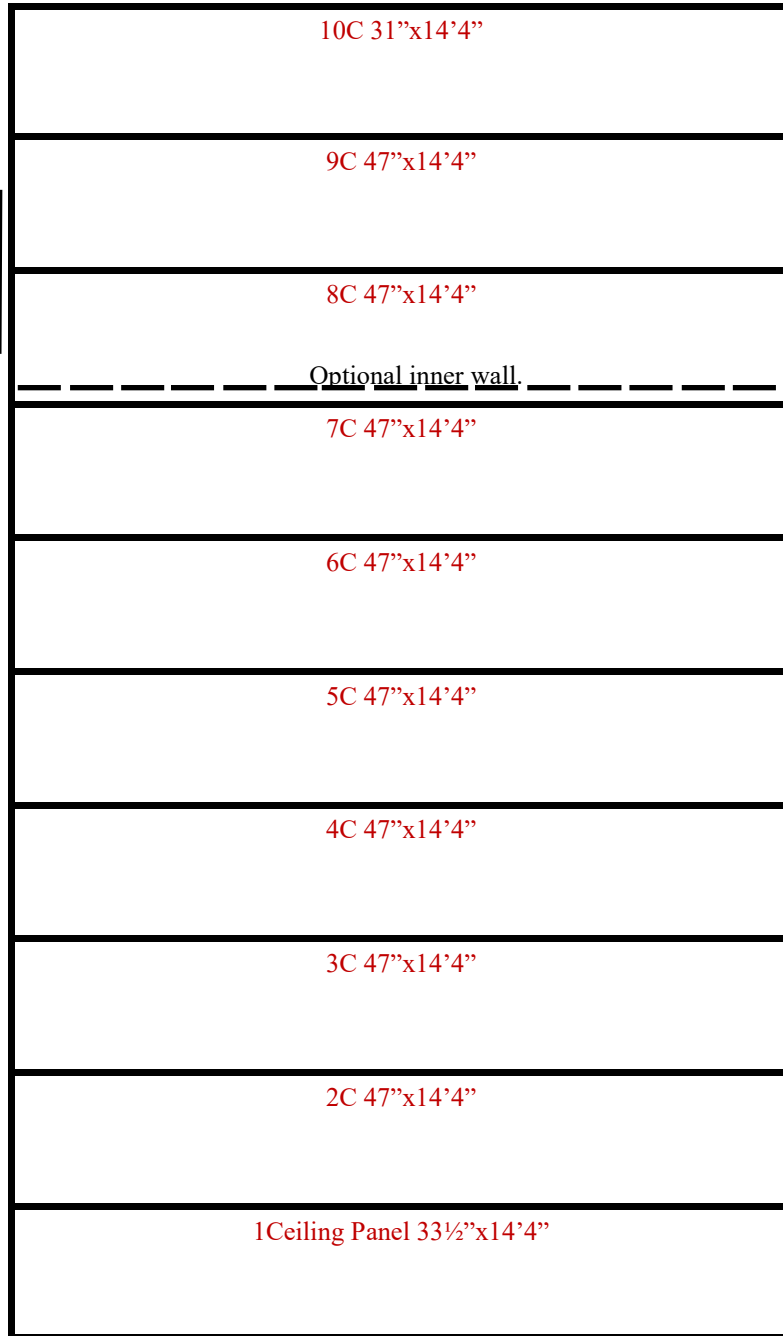

14'4"

(1)60"x84"
Manual Sliding Door

36'9"

(1)60"x84"
Manual Sliding Door

14'4" x 36'9" x 10' H
Cooler or Freezer
Ceiling Panels Diagram

49-2017
Color code: No color
Not drawn to scale.

14'4" x 36'9" x 10' H
Cooler or Freezer

49-2017
No color