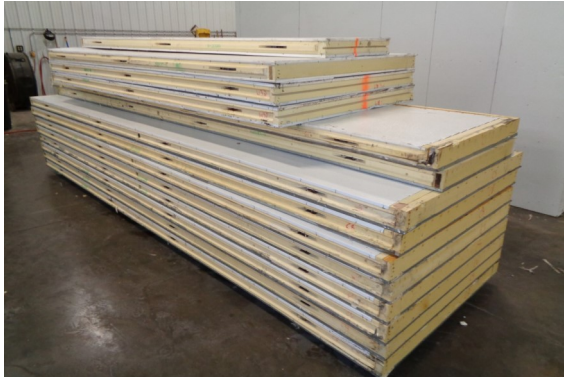

14'4"

(1)60"x84"
Manual Sliding Door

36'9"

(1)60"x84"
Manual Sliding Door

14'4" x 36'9" x 10' H
Cooler or Freezer
Ceiling Panels Diagram

49-2017
Color code: No color
Not drawn to scale.

14'4" x 36'9" x 10' H
Cooler or Freezer