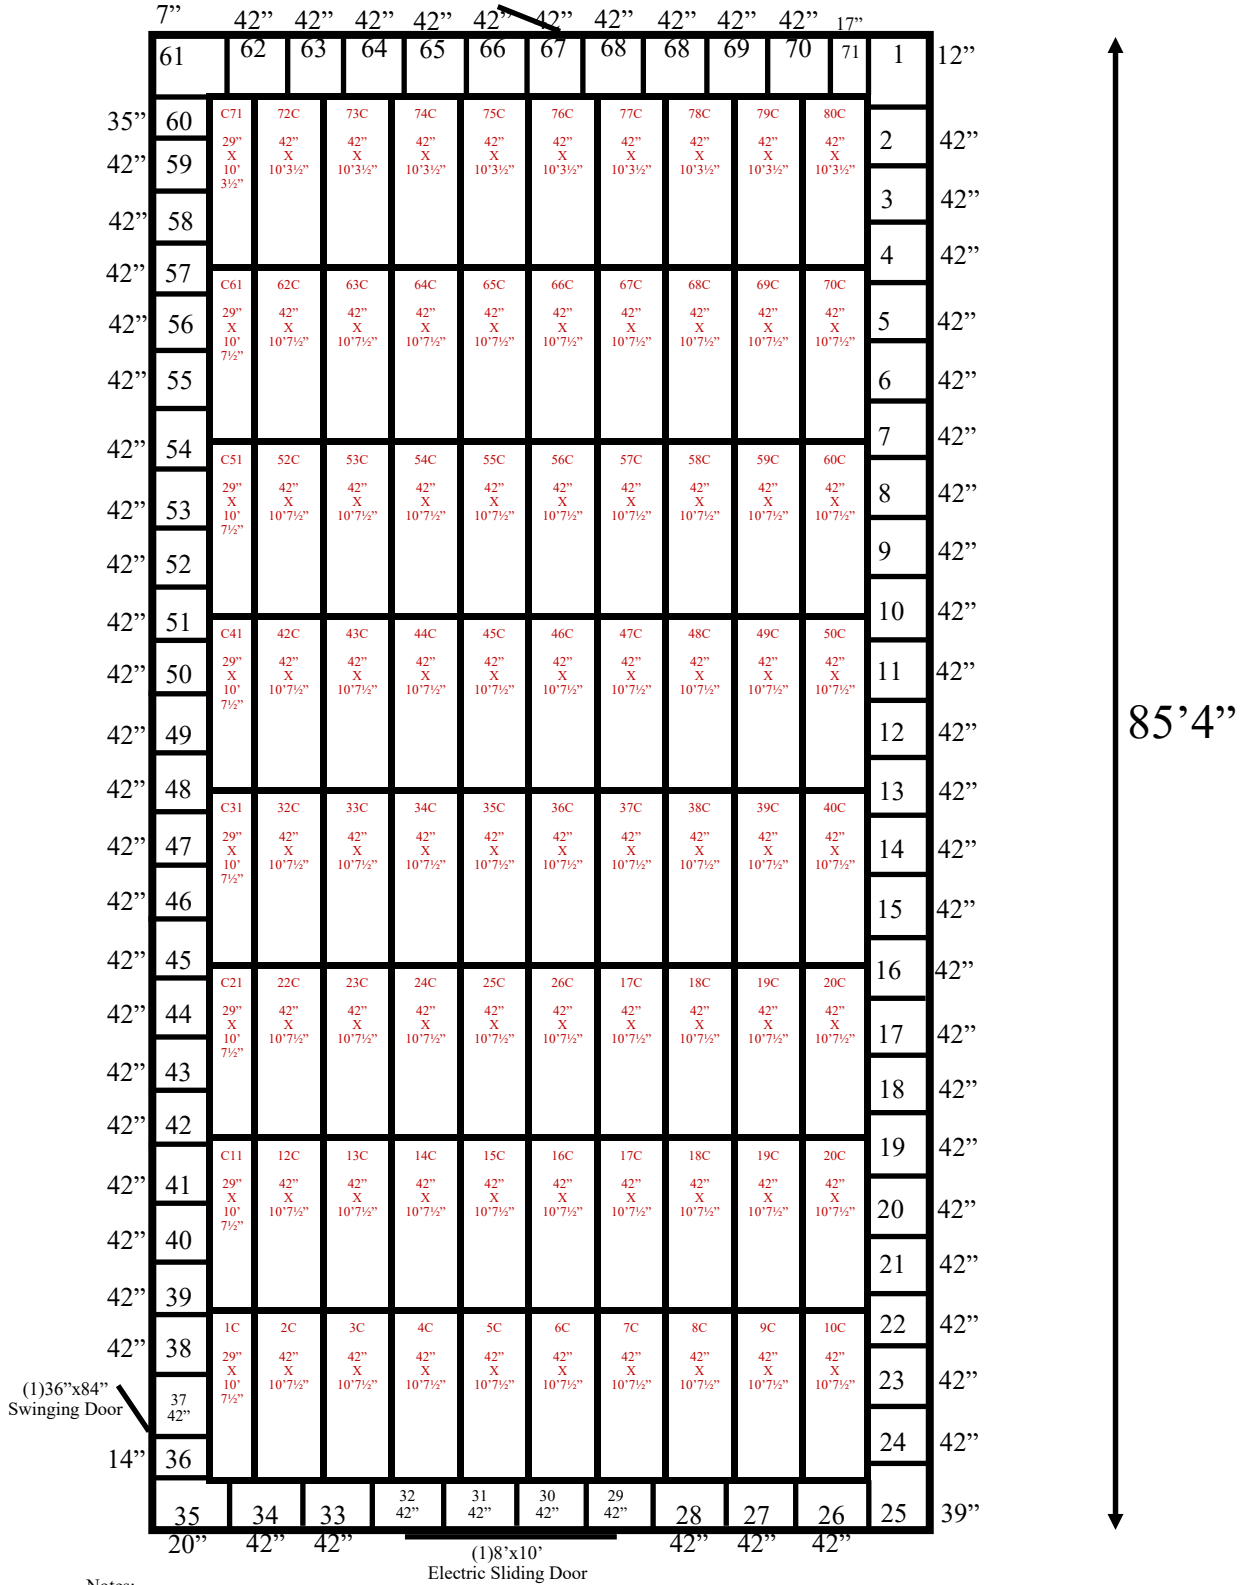

34'

(1)35½"x84½"  
Swinging Door

**Notes:**  
 (4)extra walls included.  
 Wall panel #1 needs to be cut to 12".  
 Wall panel #31 needs to be re-cut.  
 Wall panel #25 cut to 39".

**34' x 85'4" x 18'4"H  
 Cooler  
 Wall & Ceiling Panels Diagram**

**46-2017  
 Color code: Orange  
 Not drawn to scale.**

**34' x 85'4" x 18'4" H  
Cooler**

**46-2017  
Orange**