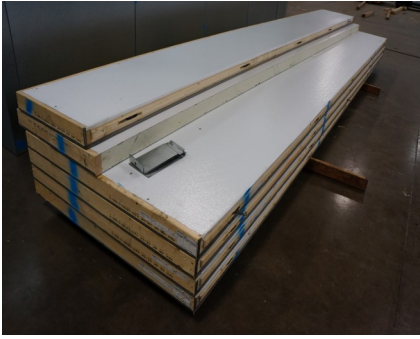

**18' x 19'10" x 10' H
Cooler
Wall & Ceiling Panels Diagram**

**50-2017
Color code: Blue
Not drawn to scale.**

**18' x 19'10" x 10' H
Cooler or Freezer**

**50-2017
Blue**