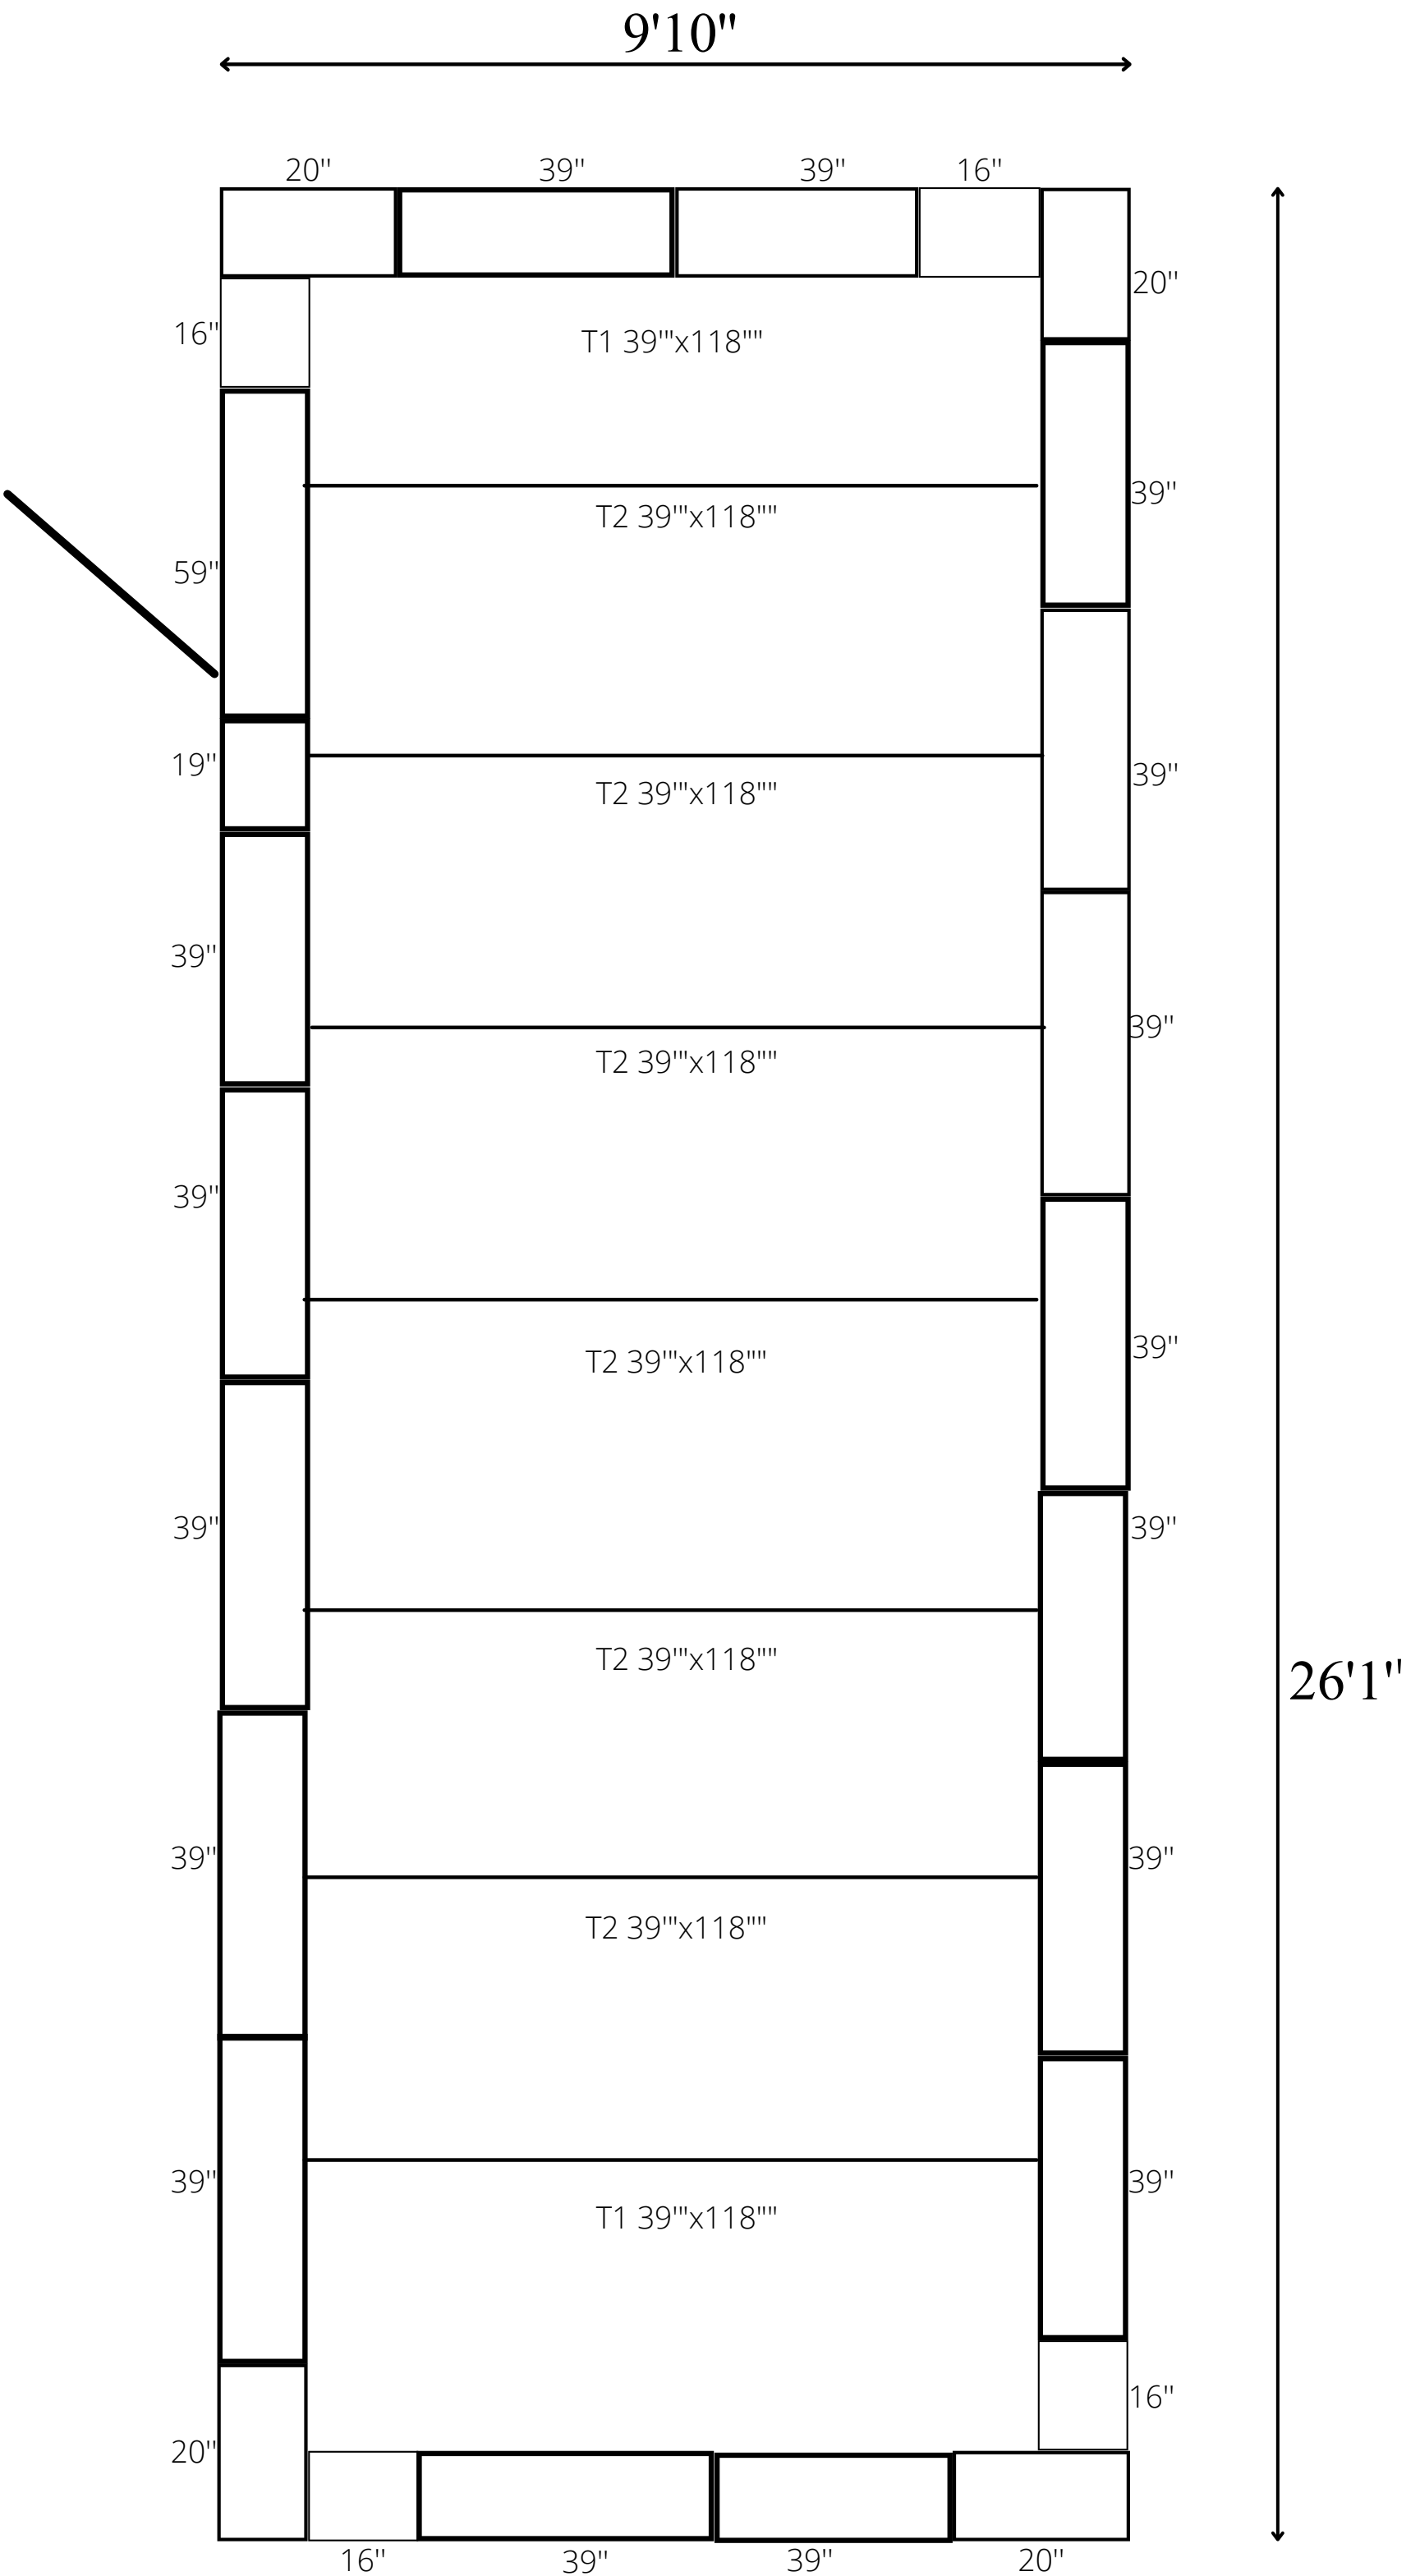

(1) 36"x78"  
Swinger Door

**Door can be moved to customer specifications**

9'10" x 26'1" x 8' H  
Barr Ready Ship Cooler  
Wall & Ceiling Panels Diagram