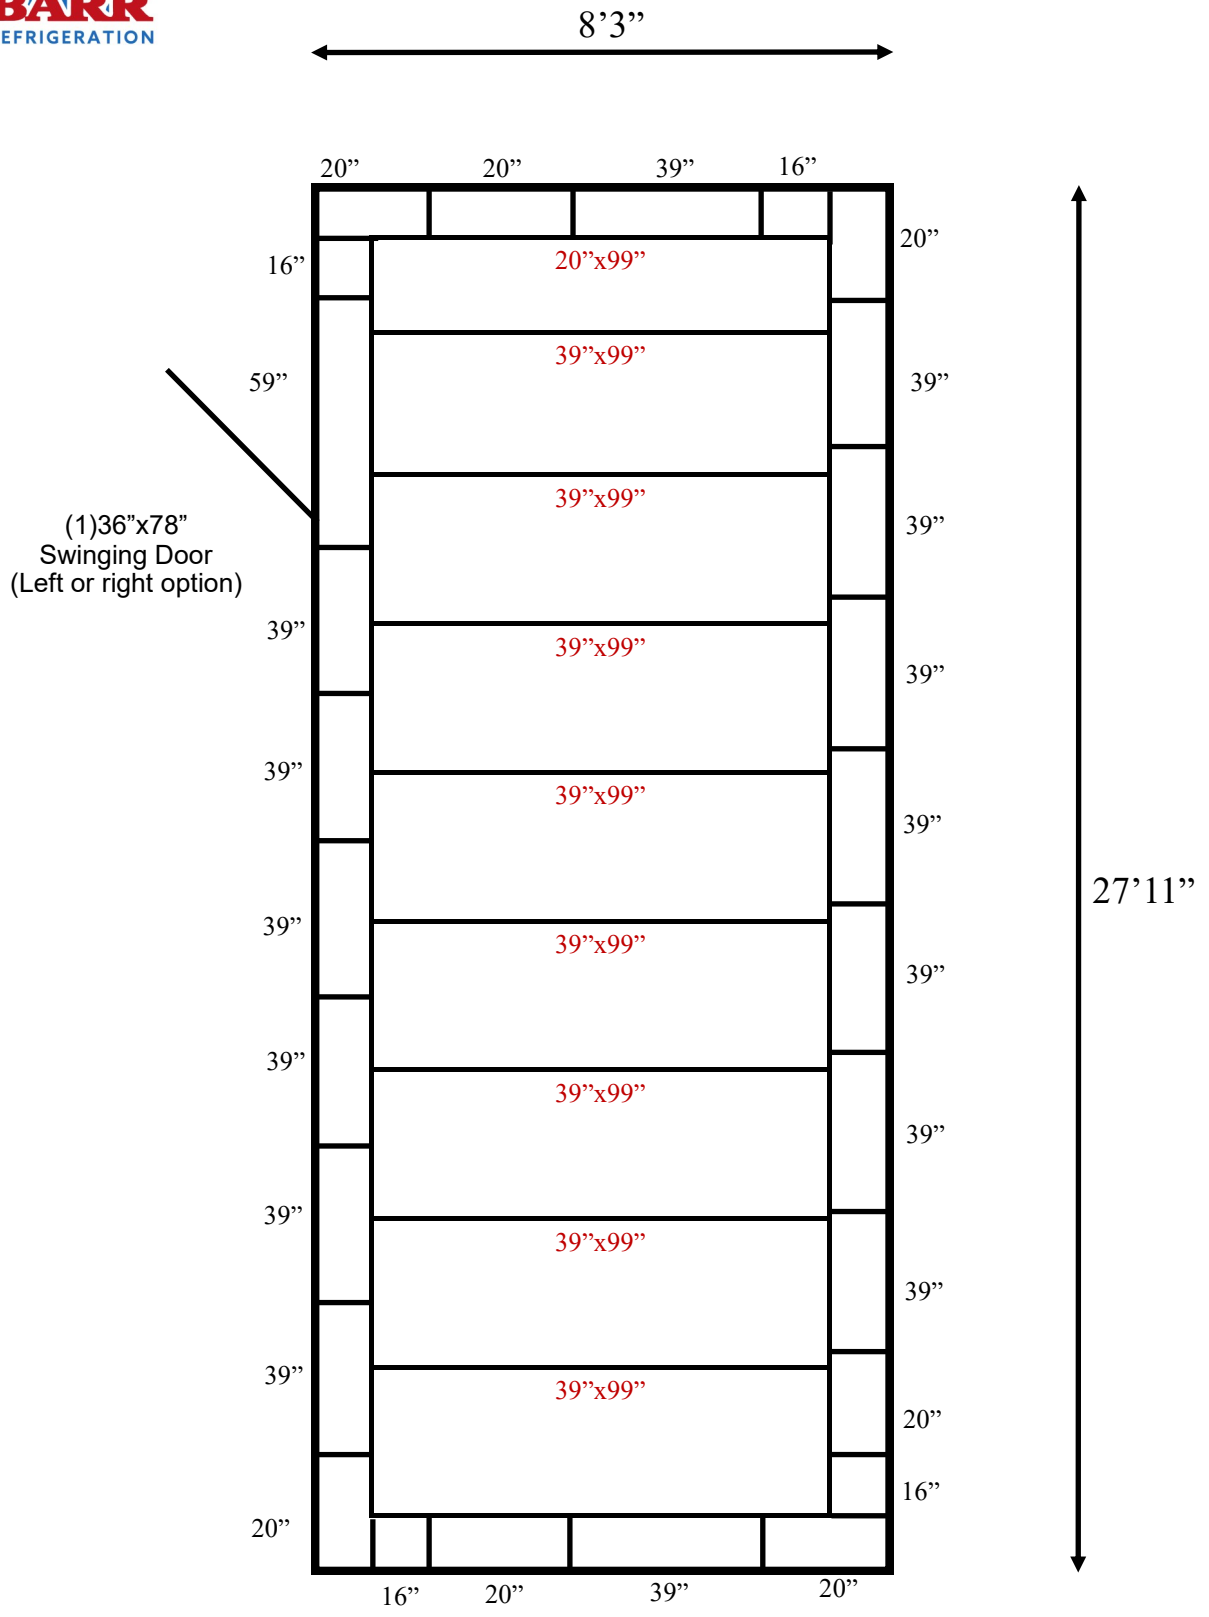

BARR
REFRIGERATION

(1)36"x78"
Swinging Door
(Left or right option)

Note:
Door can be moved to customers specifications.

**8'3" x 27'11" x 8' H
Barr Ready Ship Cooler
Wall & Ceiling Panels Diagram**