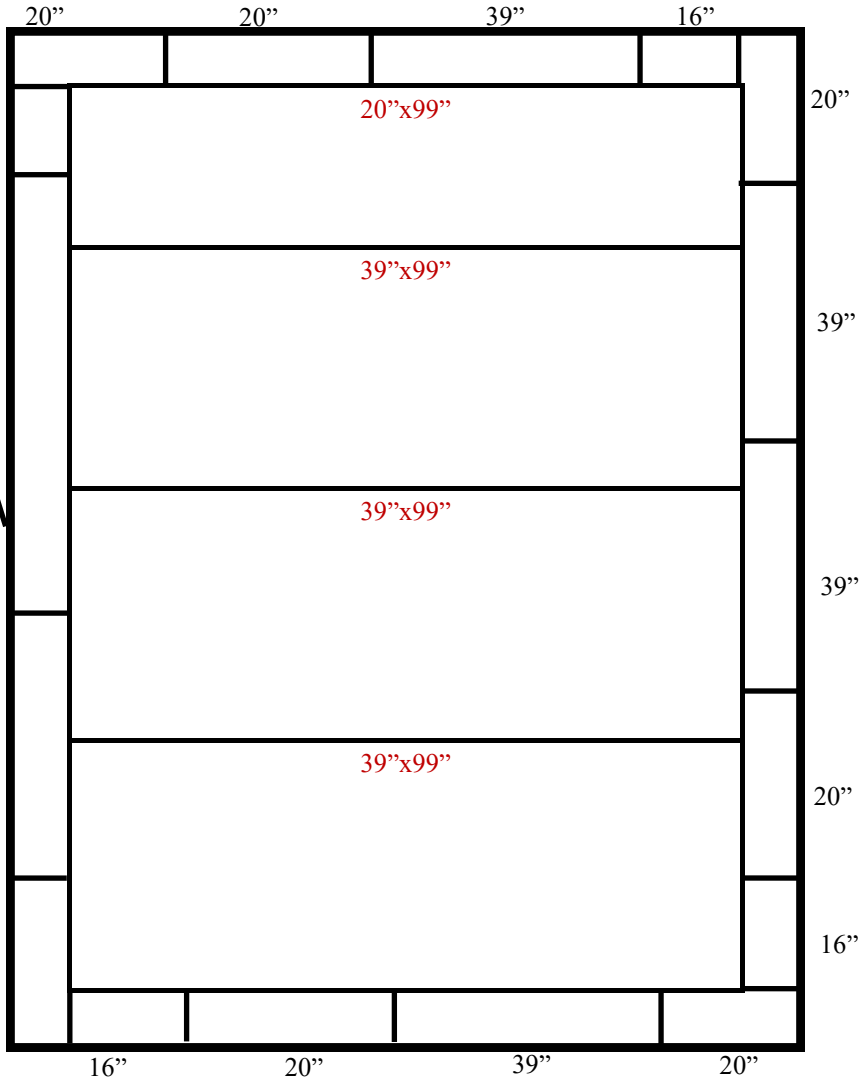

8'3"

(1)36"x78"
Swinging Door
(Left or right option)

11'6"

Note:
Door can be moved to customers specifications.

**8'3" x 11'6" x 8' H
Cooler
Wall & Ceiling Panels Diagram**